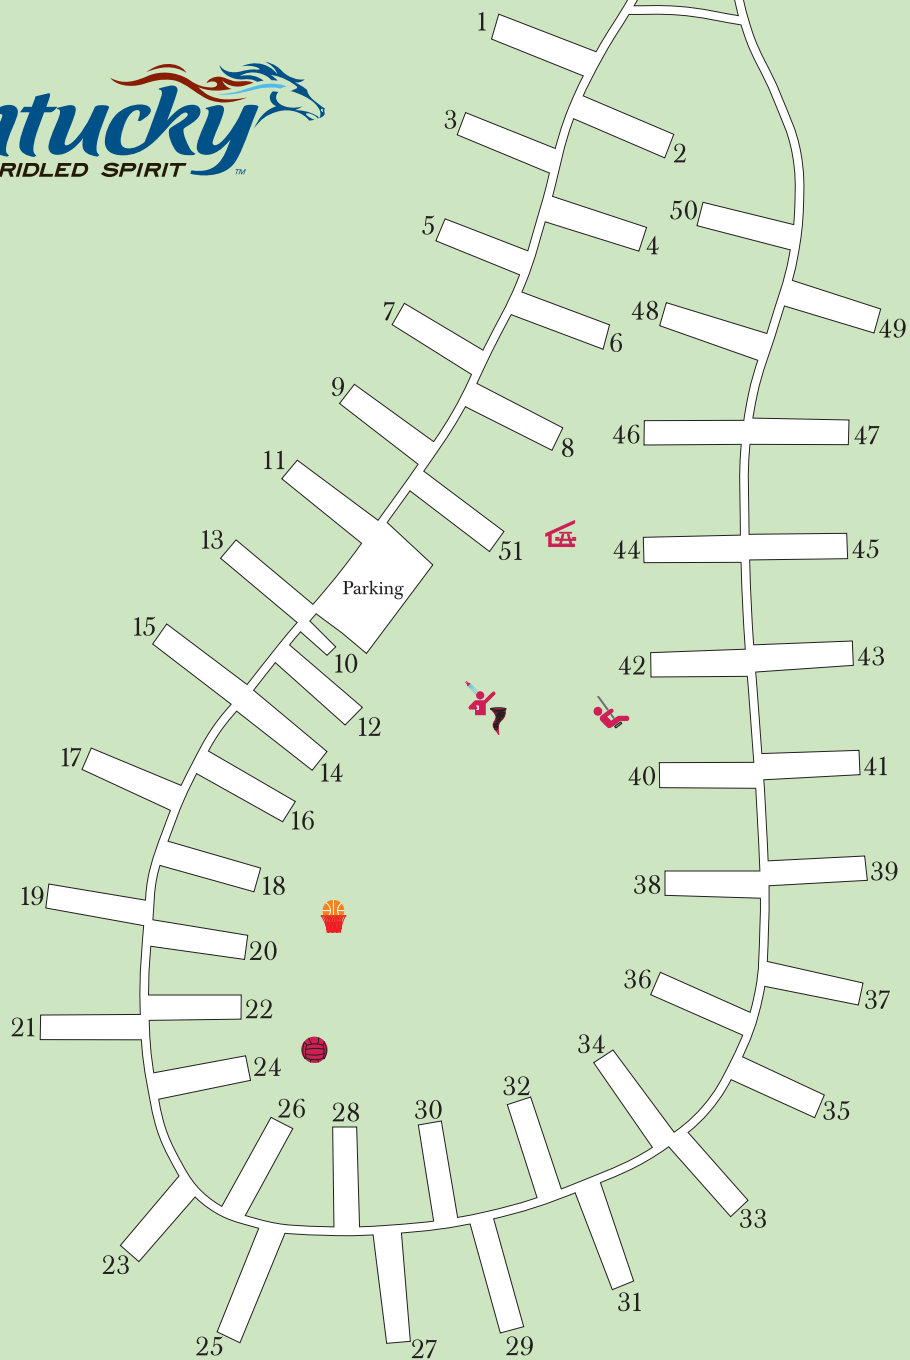

BLUE LICKS BATTLEFIELD STATE RESORT PARK CAMPGROUND

CAMPGROUND
REGISTRATION

PRIMITIVE
SITES

DUMPSTATION

-  Road
-  Building
-  Playground
-  Pavillion
-  Bathhouse
-  Basketball
-  Volleyball
-  Storm Shelter

PRIMITIVE
SITES