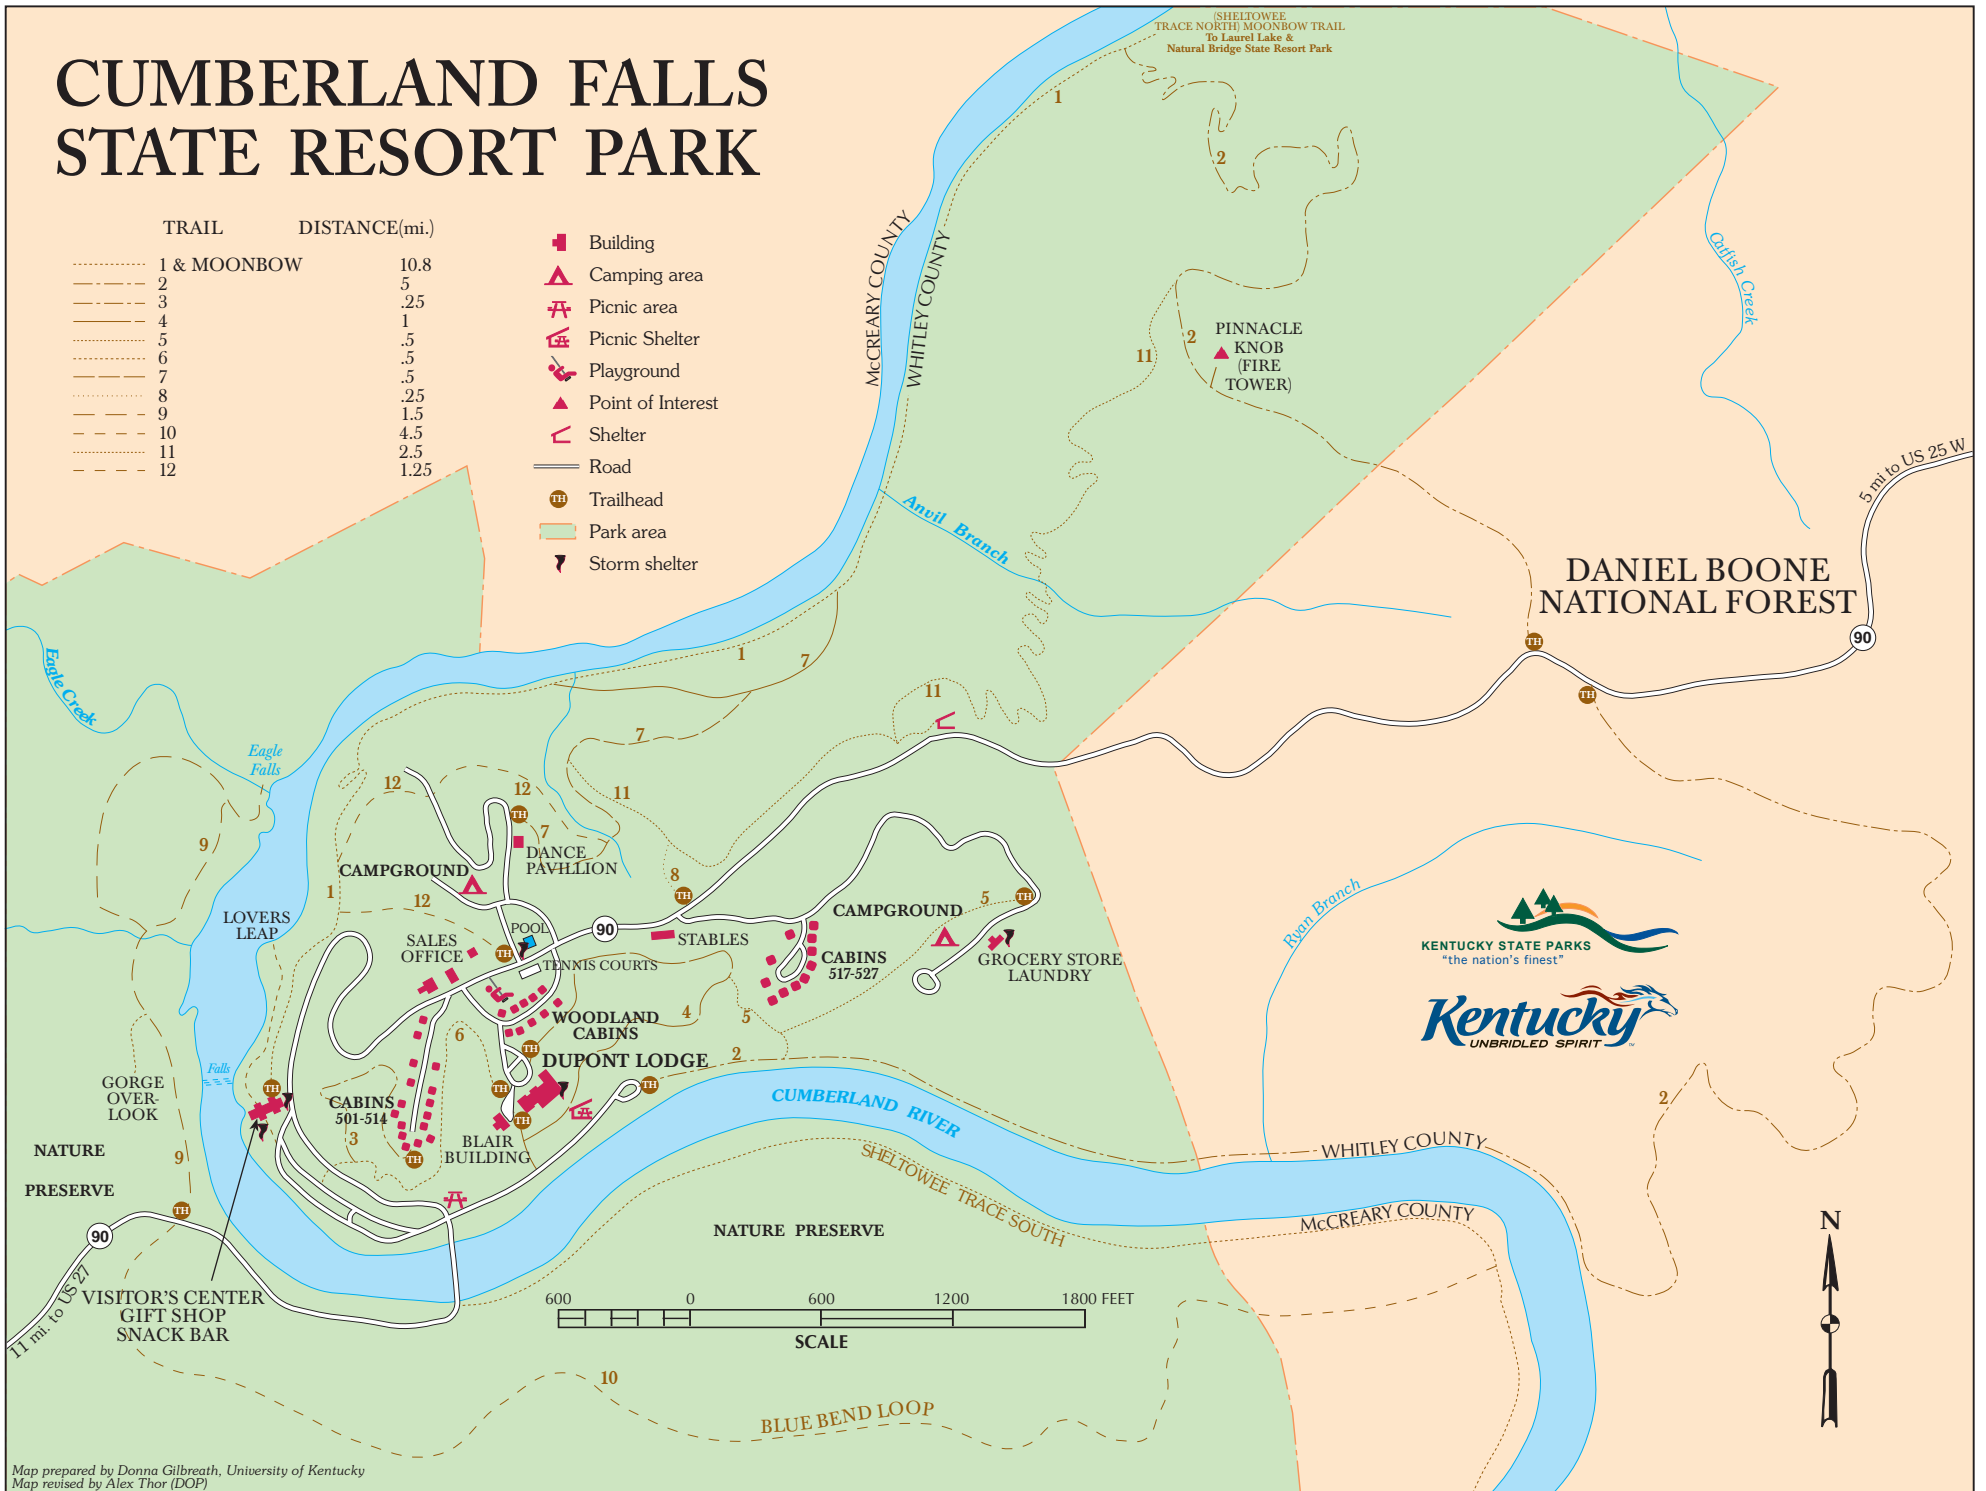

CUMBERLAND FALLS STATE RESORT PARK

TRAIL	DISTANCE(mi.)
1 & MOONBOW	10.8
2	5
3	.25
4	1
5	.5
6	.5
7	.5
8	.25
9	1.5
10	4.5
11	2.5
12	1.25

-  Building
-  Camping area
-  Picnic area
-  Picnic Shelter
-  Playground
-  Point of Interest
-  Shelter
-  Road
-  Trailhead
-  Park area
-  Storm shelter

Map prepared by Donna Gilbreath, University of Kentucky
 Map revised by Alex Thor (DOP)