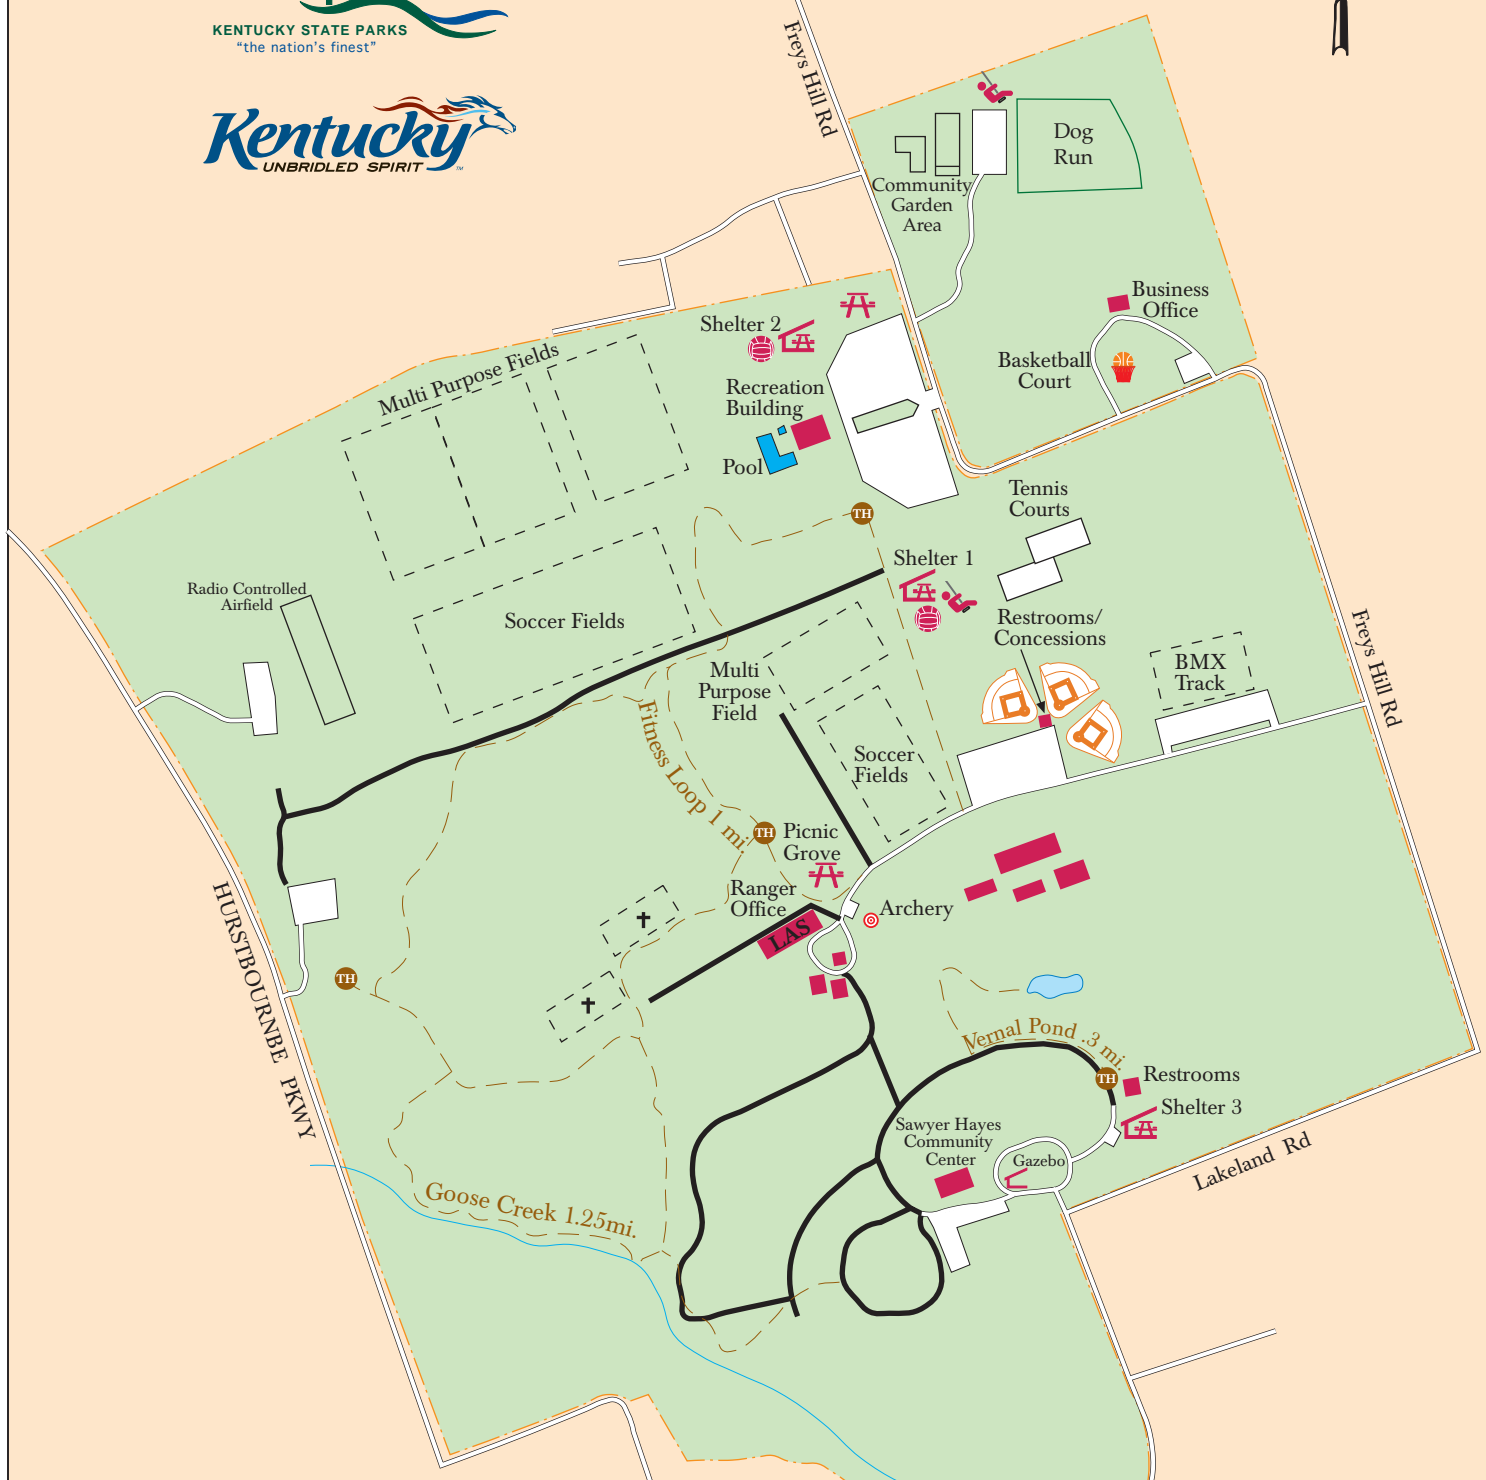

E.P. "TOM" SAWYER STATE PARK

To

Frey's Hill Rd

Frey's Hill Rd

HURSTBOURNE PKWY

Lakeland Rd

- Road
- Service Rd*
- Trail
- Building
- Playground
- Picnic area
- Shelter
- Trailhead
- Volleyball

Note*: Foot travel allowed