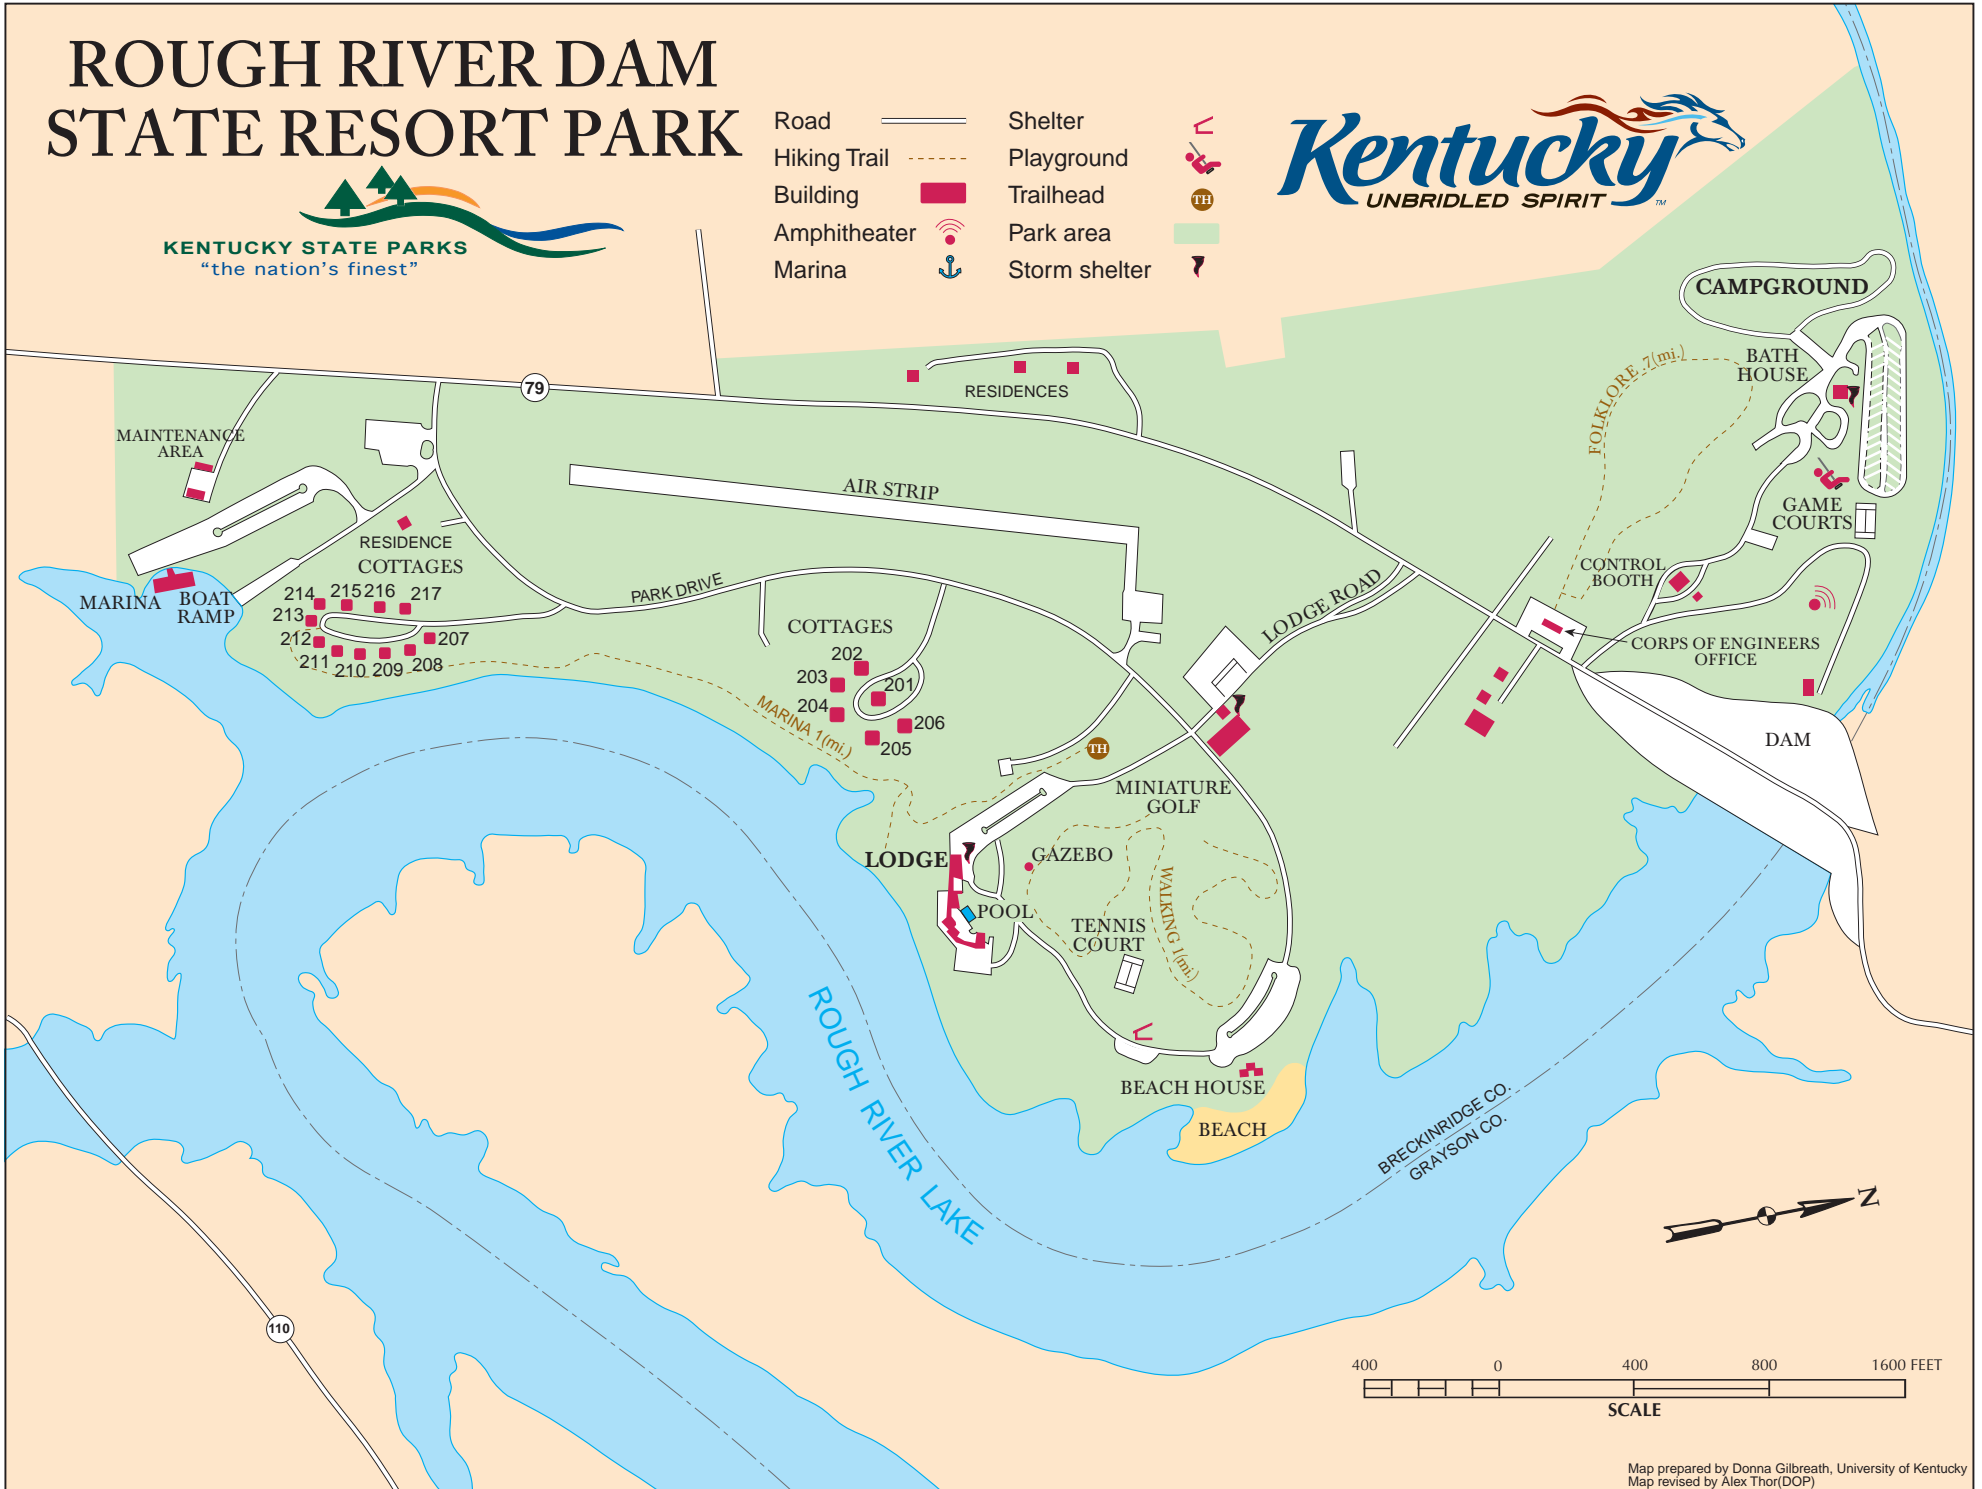

ROUGH RIVER DAM STATE RESORT PARK

- | | | | |
|--------------|--|---------------|--|
| Road | | Shelter | |
| Hiking Trail | | Playground | |
| Building | | Trailhead | |
| Amphitheater | | Park area | |
| Marina | | Storm shelter | |

Map prepared by Donna Gilbreath, University of Kentucky
Map revised by Alex Thor(DOP)