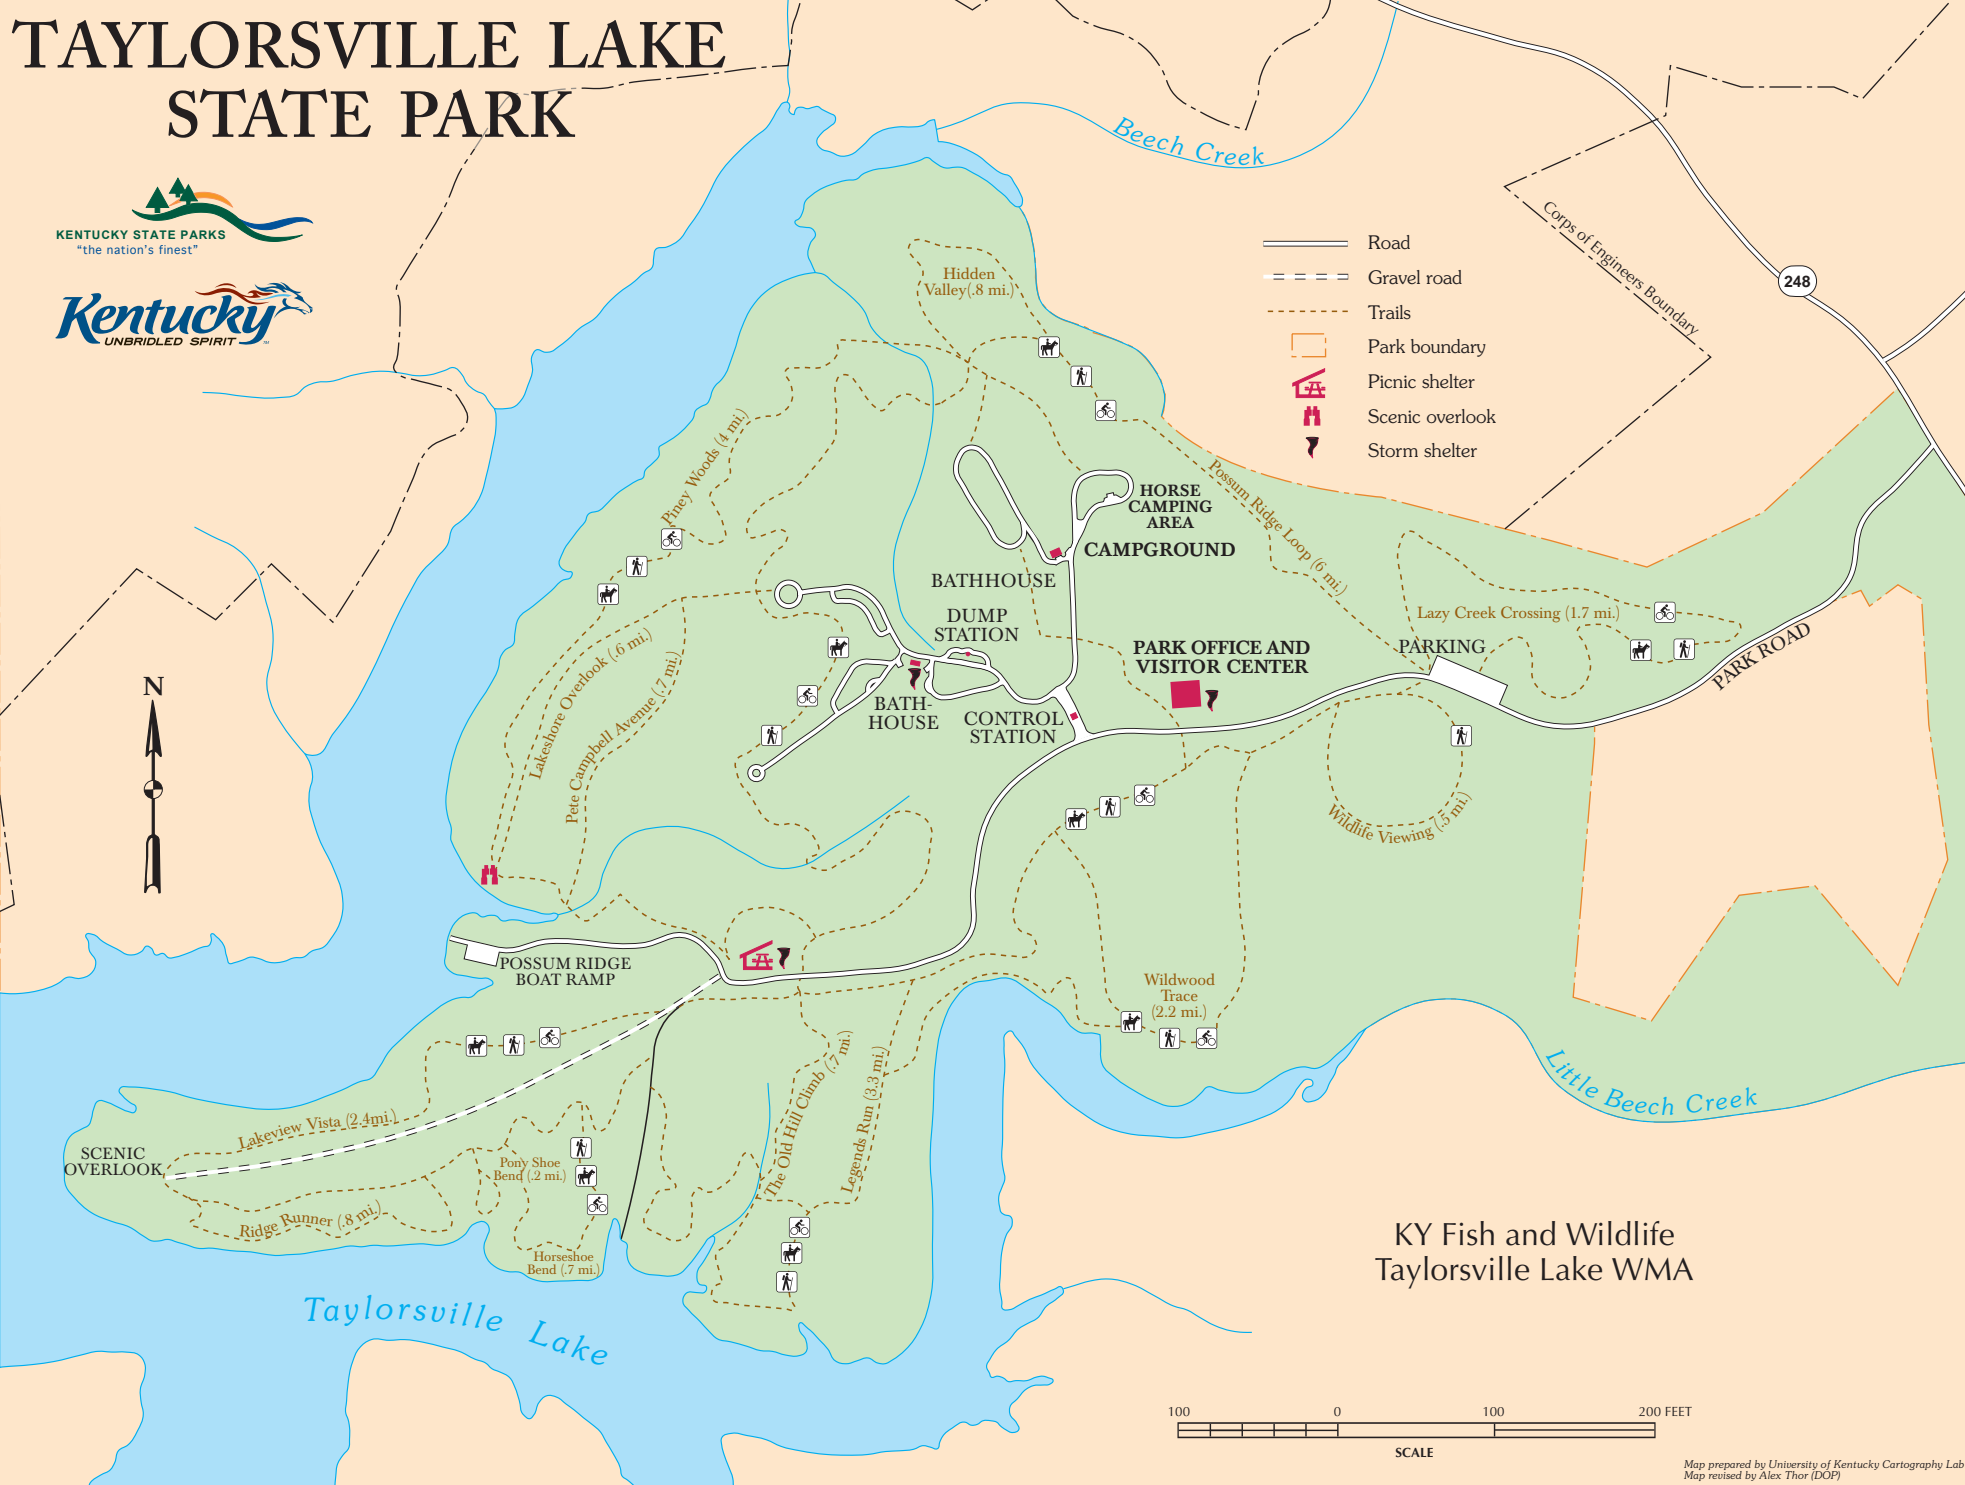

TAYLORSVILLE LAKE STATE PARK

- Road
- Gravel road
- Trails
- Park boundary
- Picnic shelter
- Scenic overlook
- Storm shelter

KY Fish and Wildlife
Taylorsville Lake WMA