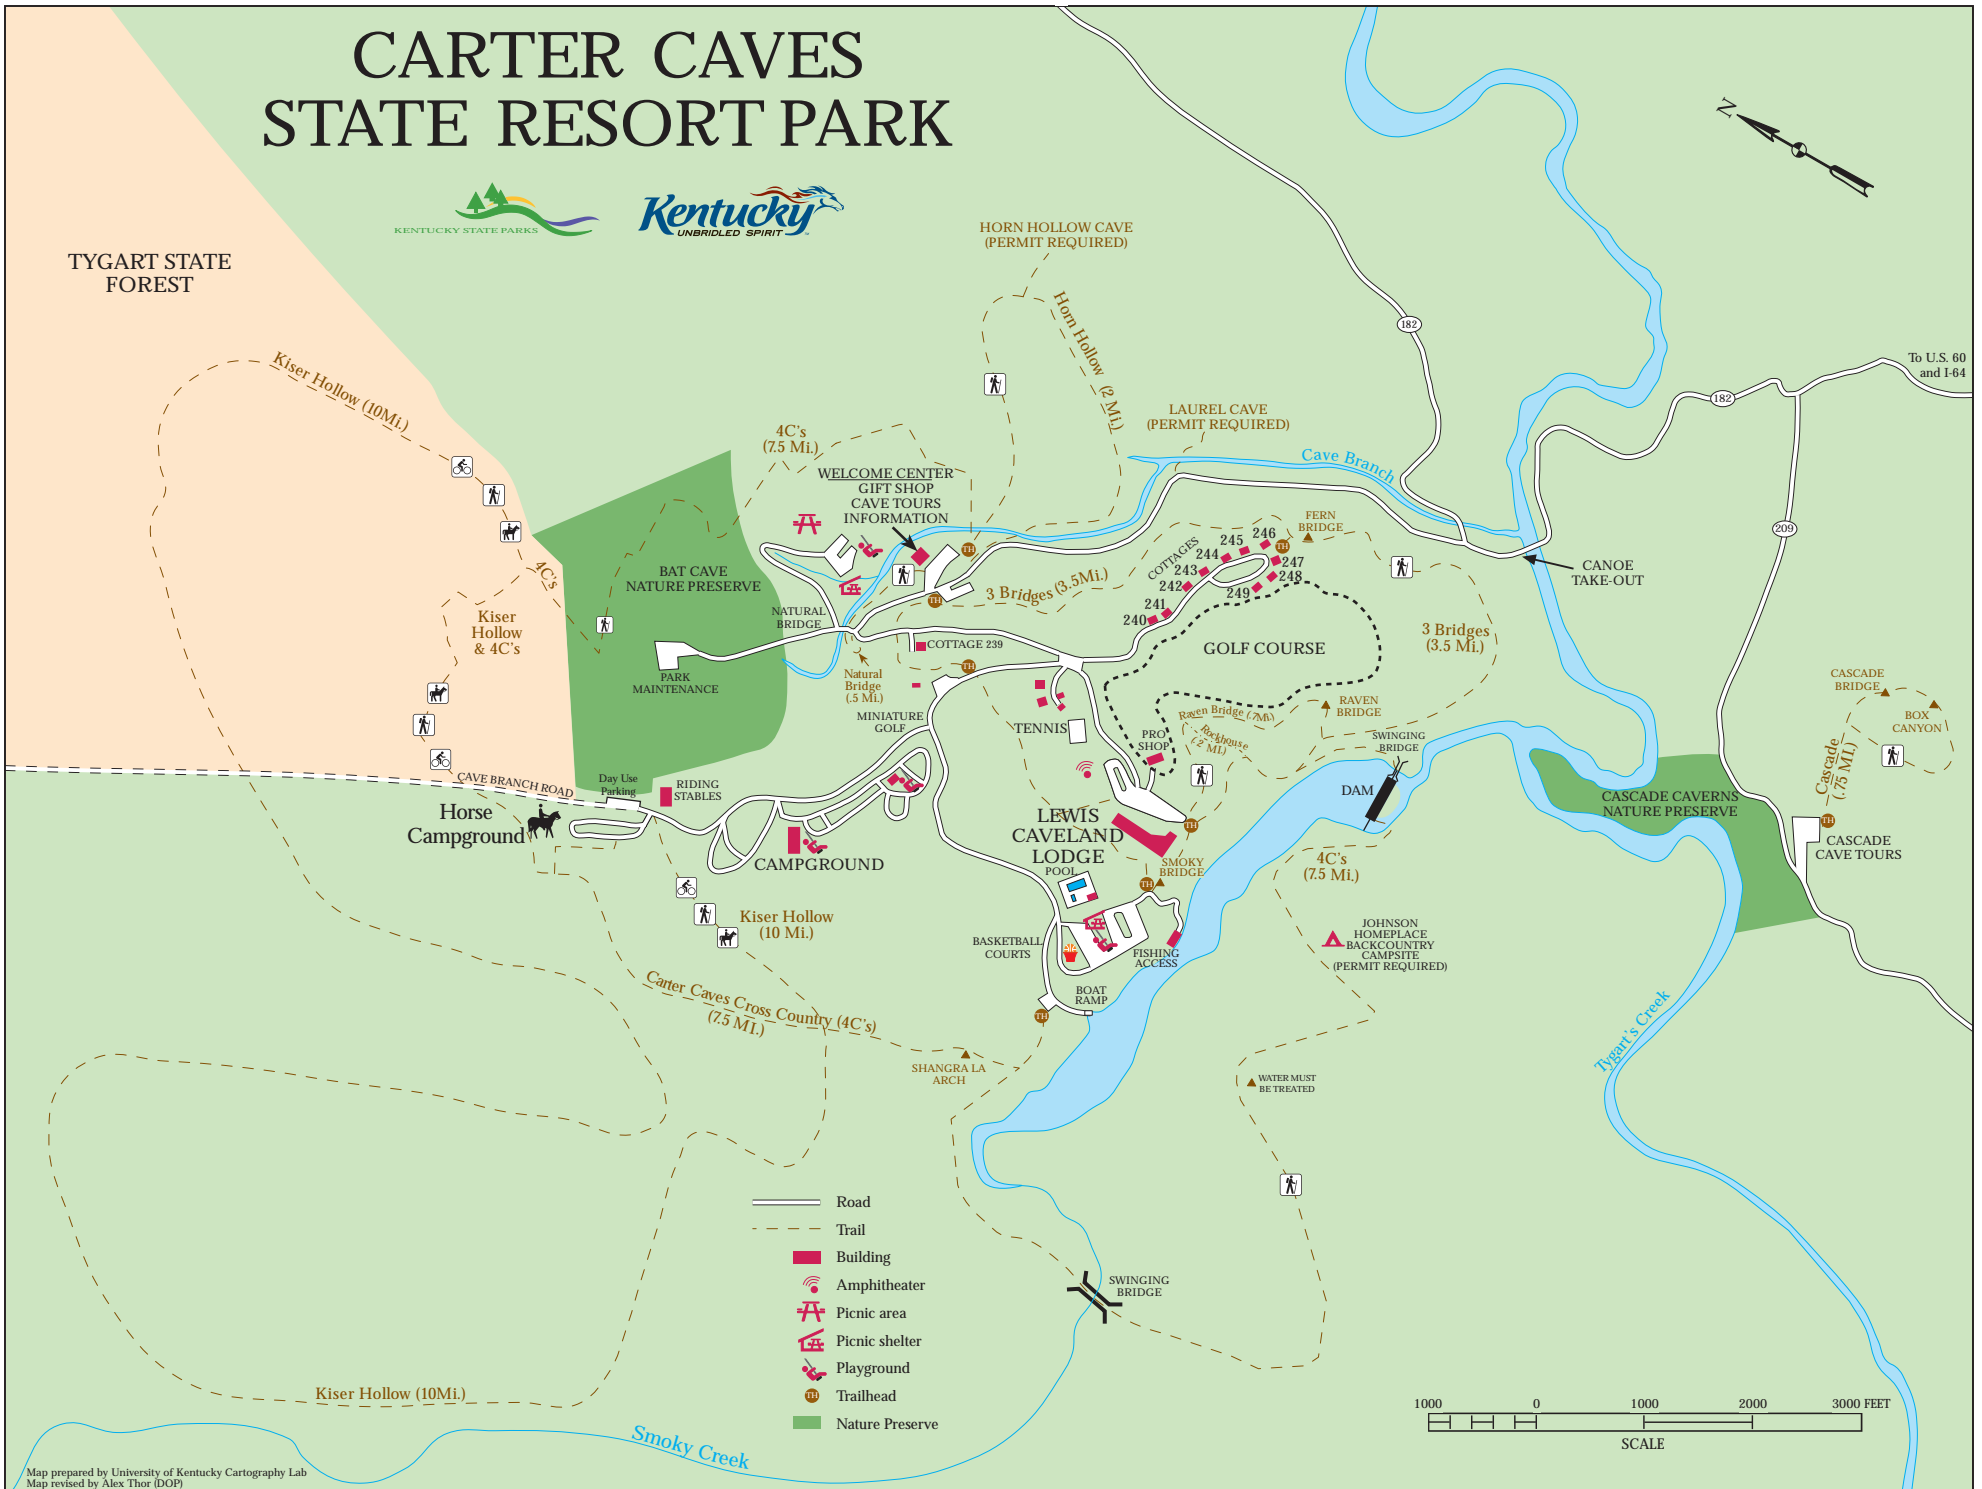

CARTER CAVES STATE RESORT PARK

TYGART STATE FOREST

- Road
- Trail
- Building
- Amphitheater
- Picnic area
- Picnic shelter
- Playground
- Trailhead
- Nature Preserve