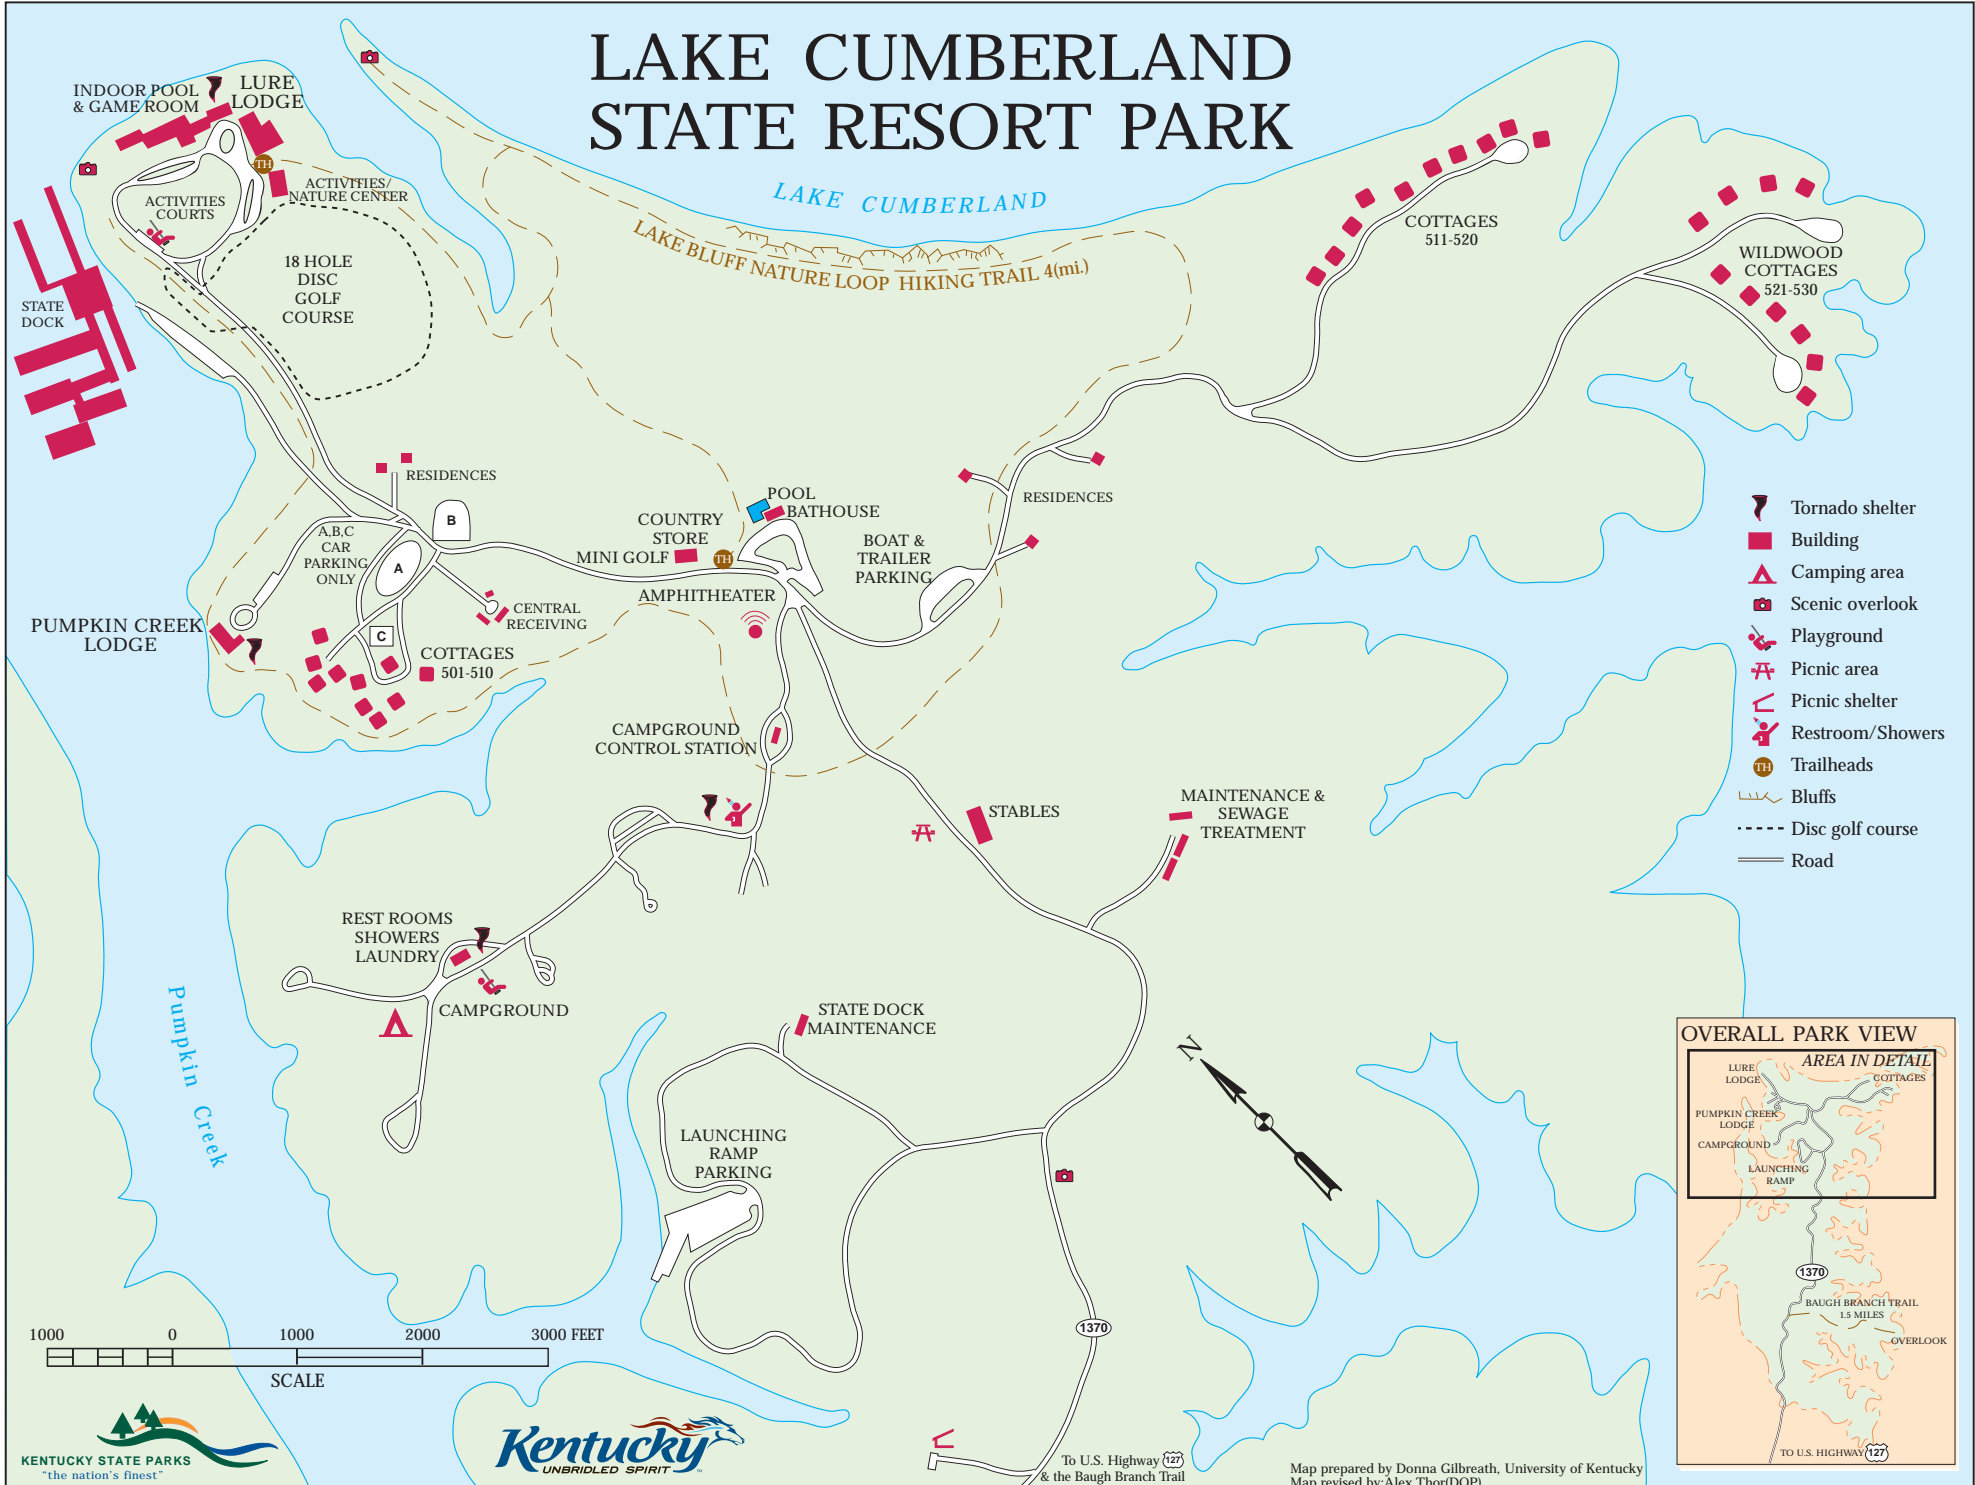

LAKE CUMBERLAND STATE RESORT PARK

- Tornado shelter
- Building
- Camping area
- Scenic overlook
- Playground
- Picnic area
- Picnic shelter
- Restroom/Showers
- Trailheads
- Bluffs
- Disc golf course
- Road

1370
To U.S. Highway 127
& the Baugh Branch Trail

Map prepared by Donna Gilbreath, University of Kentucky
Map revised by Alex Thor(DOP)