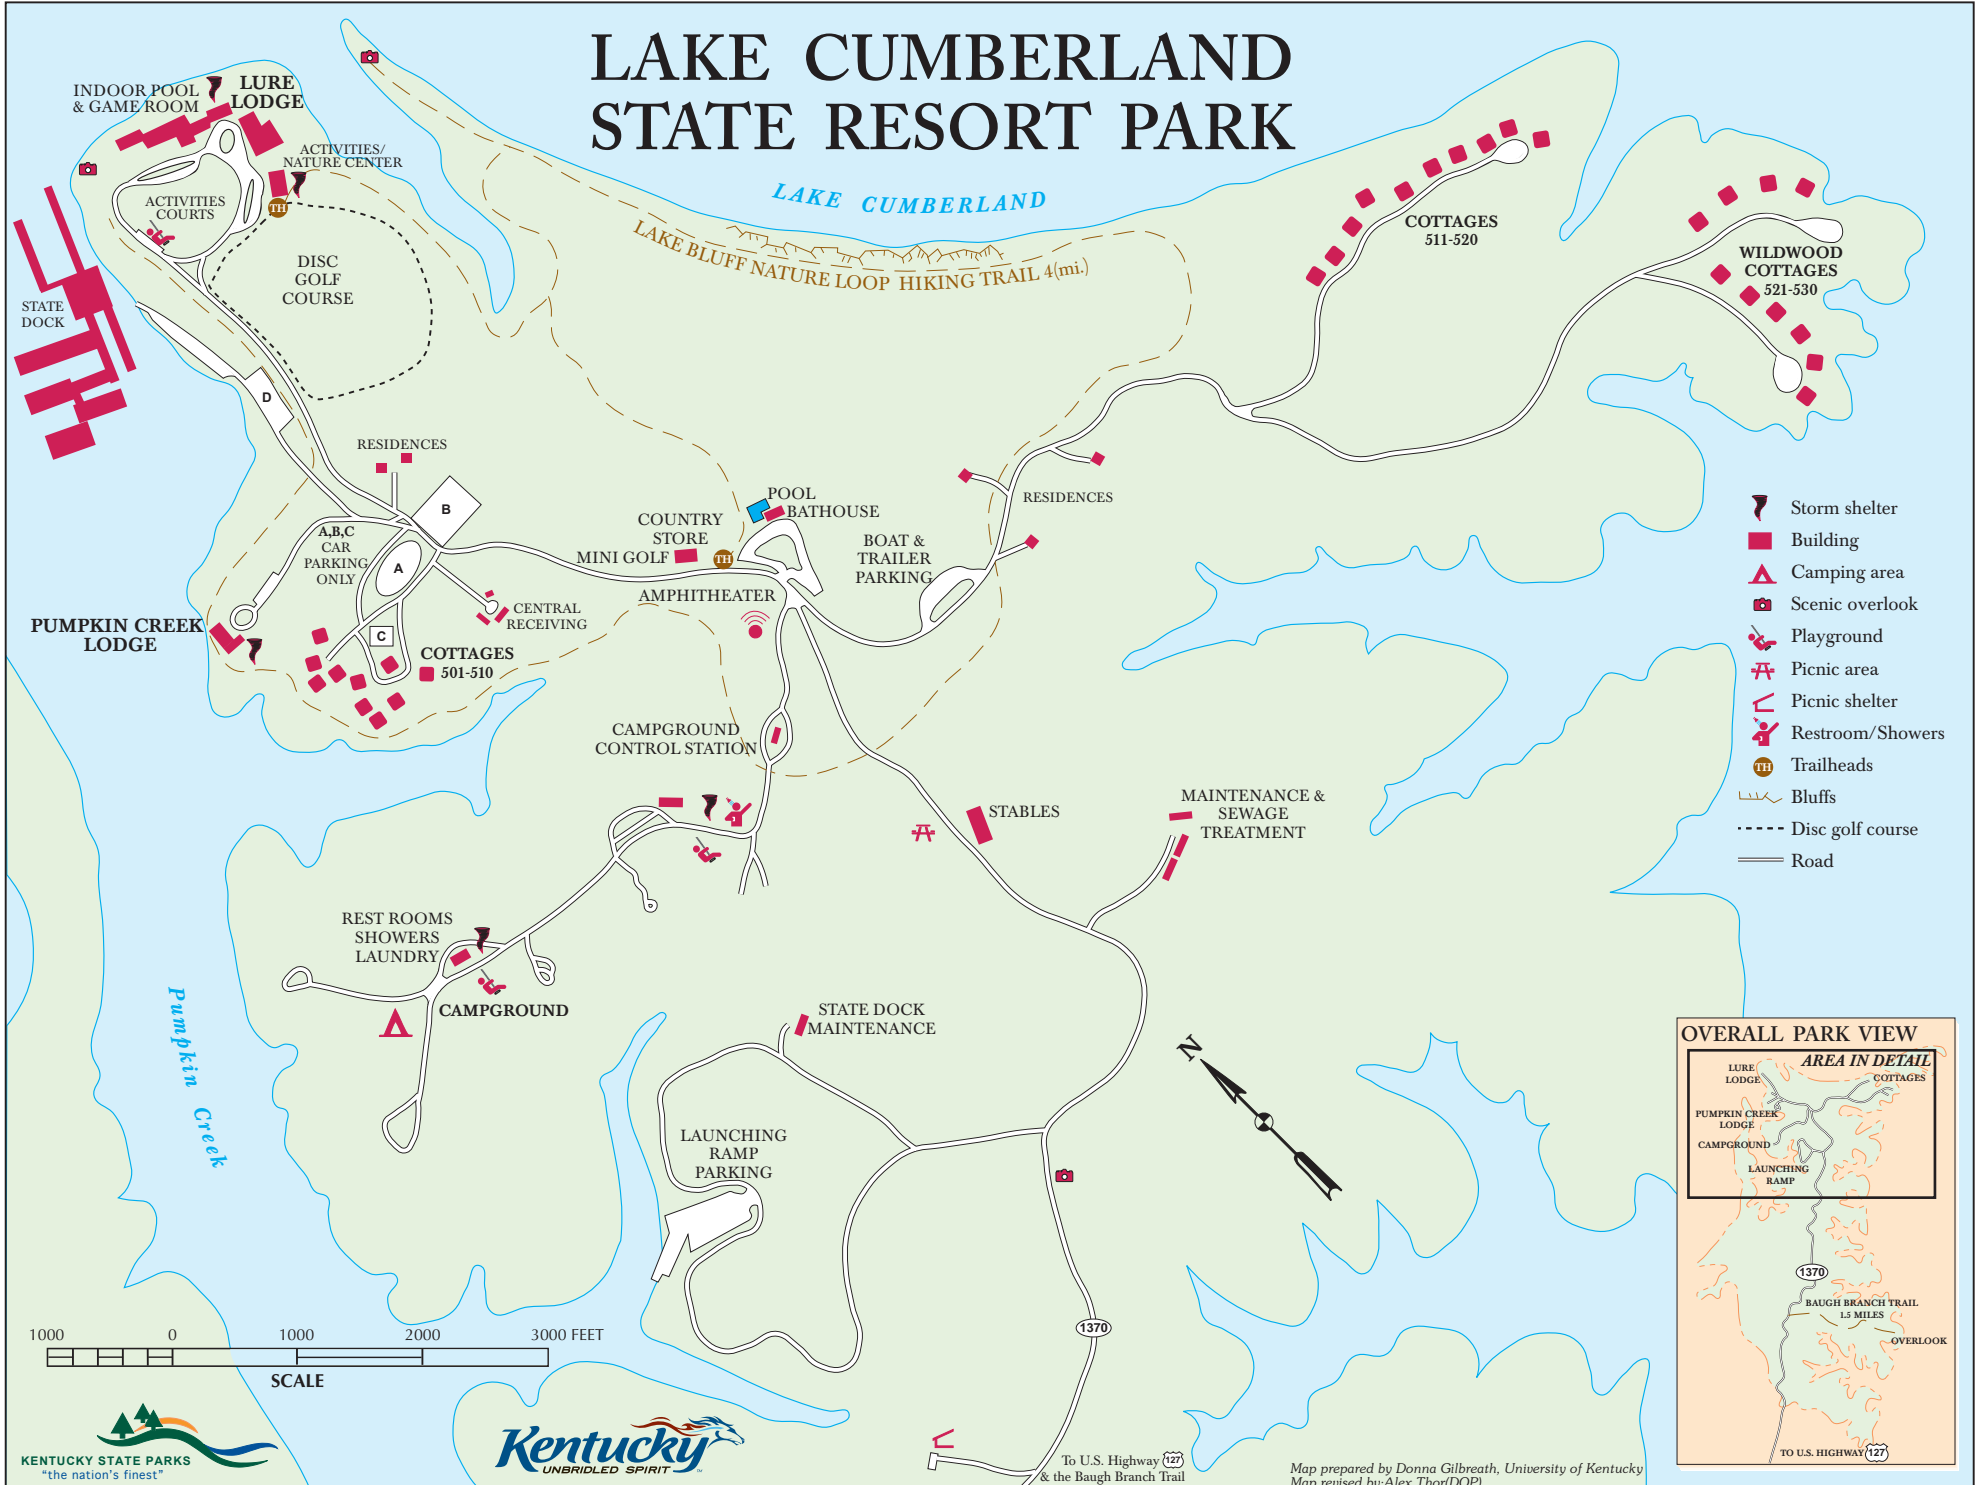

LAKE CUMBERLAND STATE RESORT PARK

- Storm shelter
- Building
- Camping area
- Scenic overlook
- Playground
- Picnic area
- Picnic shelter
- Restroom/Showers
- Trailheads
- Bluffs
- Disc golf course
- Road

To U.S. Highway 127
& the Baugh Branch Trail

Map prepared by Donna Gilbreath, University of Kentucky
Map revised by: Alex Thor(DOP)