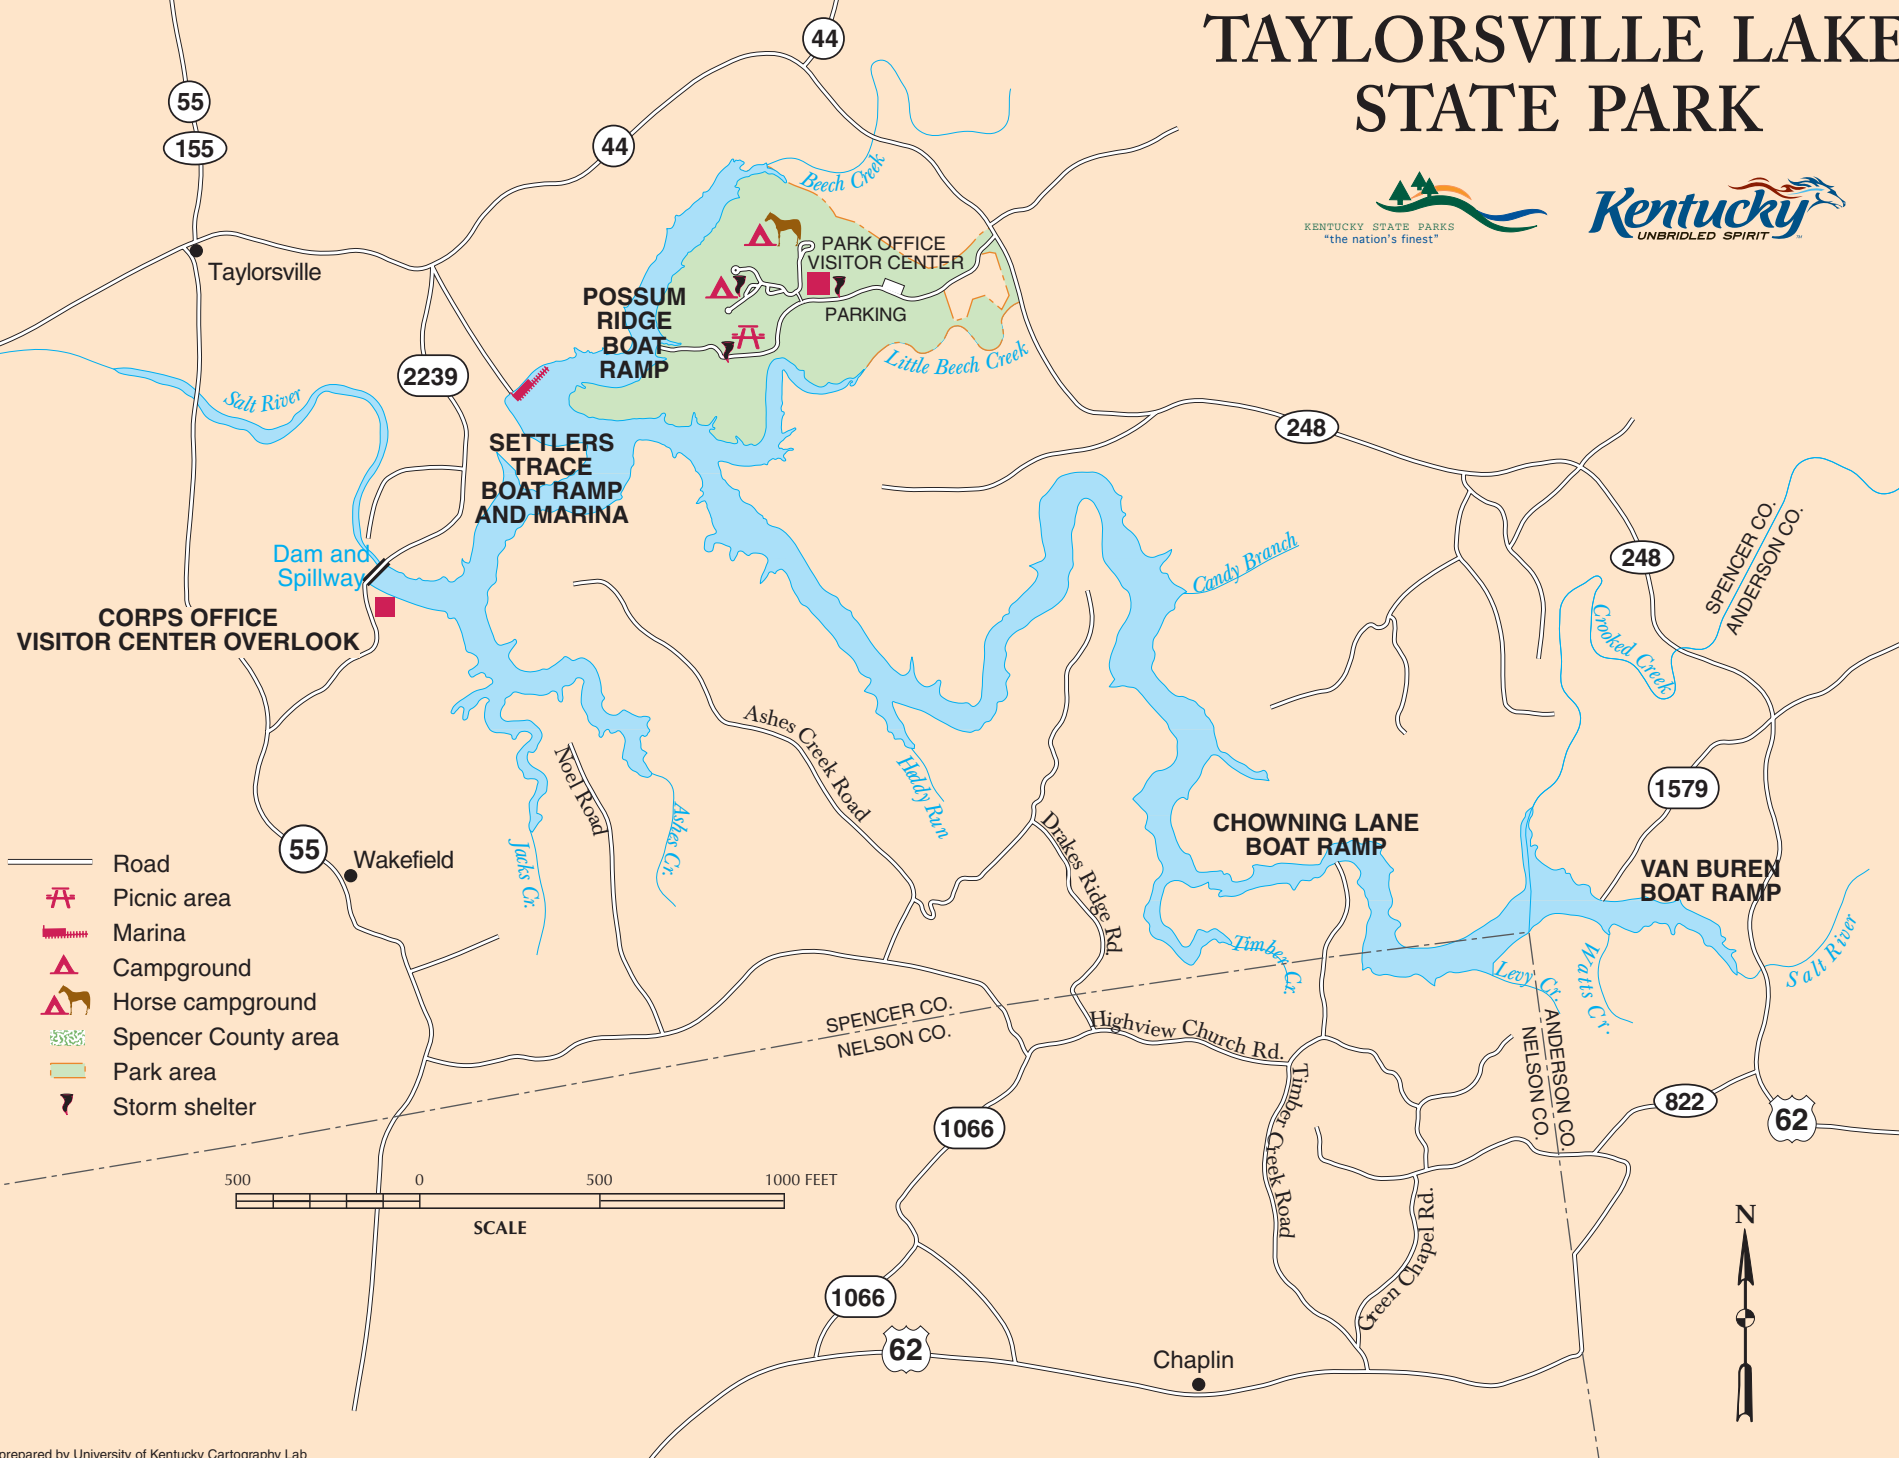

TAYLORSVILLE LAKE STATE PARK

- Road
- Picnic area
- Marina
- Campground
- Horse campground
- Spencer County area
- Park area
- Storm shelter