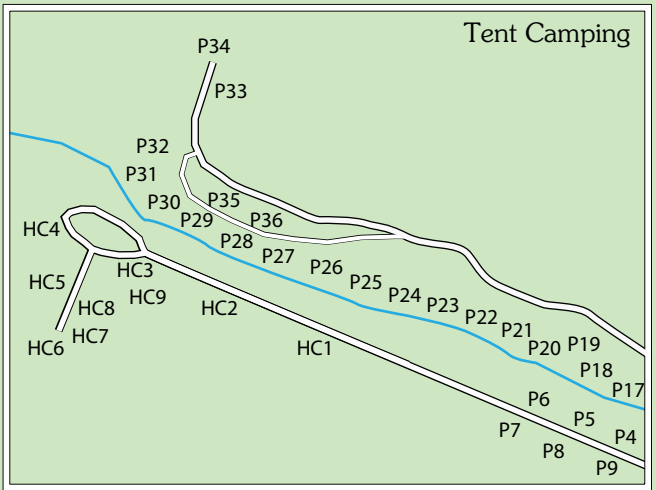

GREENBO LAKE STATE RESORT PARK CAMPGROUND

Tent camping
continues off map
(see inset below)

Horse tent camping
continues off map
(see inset below)

-  Road
-  Building
-  Playground
-  Bath house
-  Sanitary station
-  Picnic shelter
-  ADA Handicap access
-  Full Hook-ups