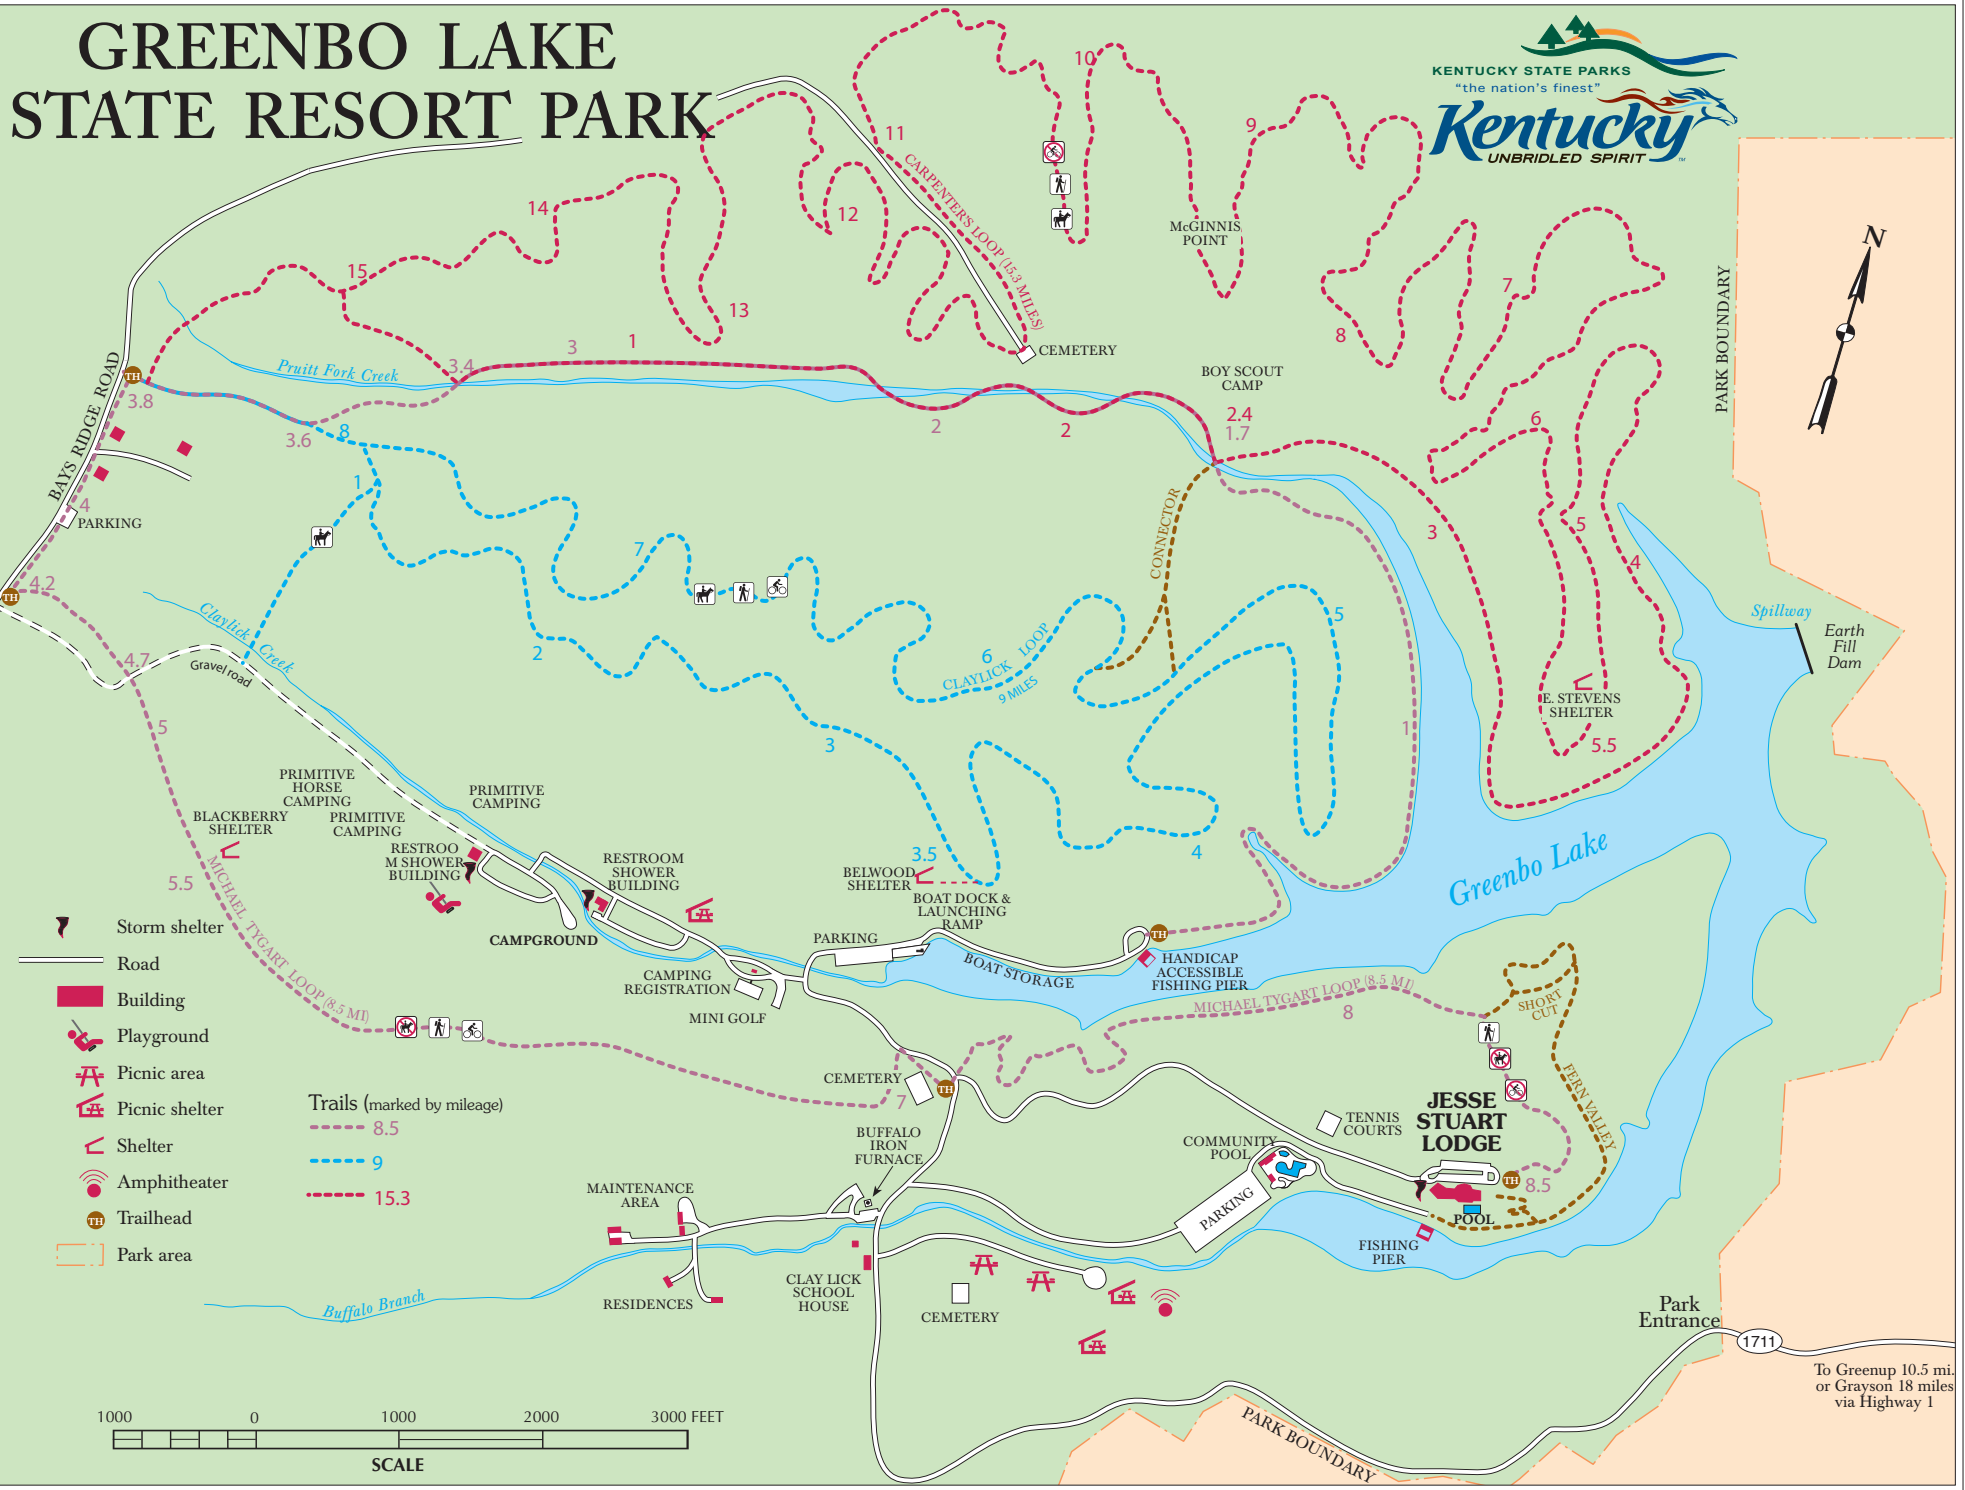

GREENBO LAKE STATE RESORT PARK

- Storm shelter
- Road
- Building
- Playground
- Picnic area
- Picnic shelter
- Shelter
- Amphitheater
- Trailhead
- Park area

Trails (marked by mileage)

- 8.5
- 9
- 15.3

To Greenup 10.5 mi.
or Grayson 18 miles
via Highway 1