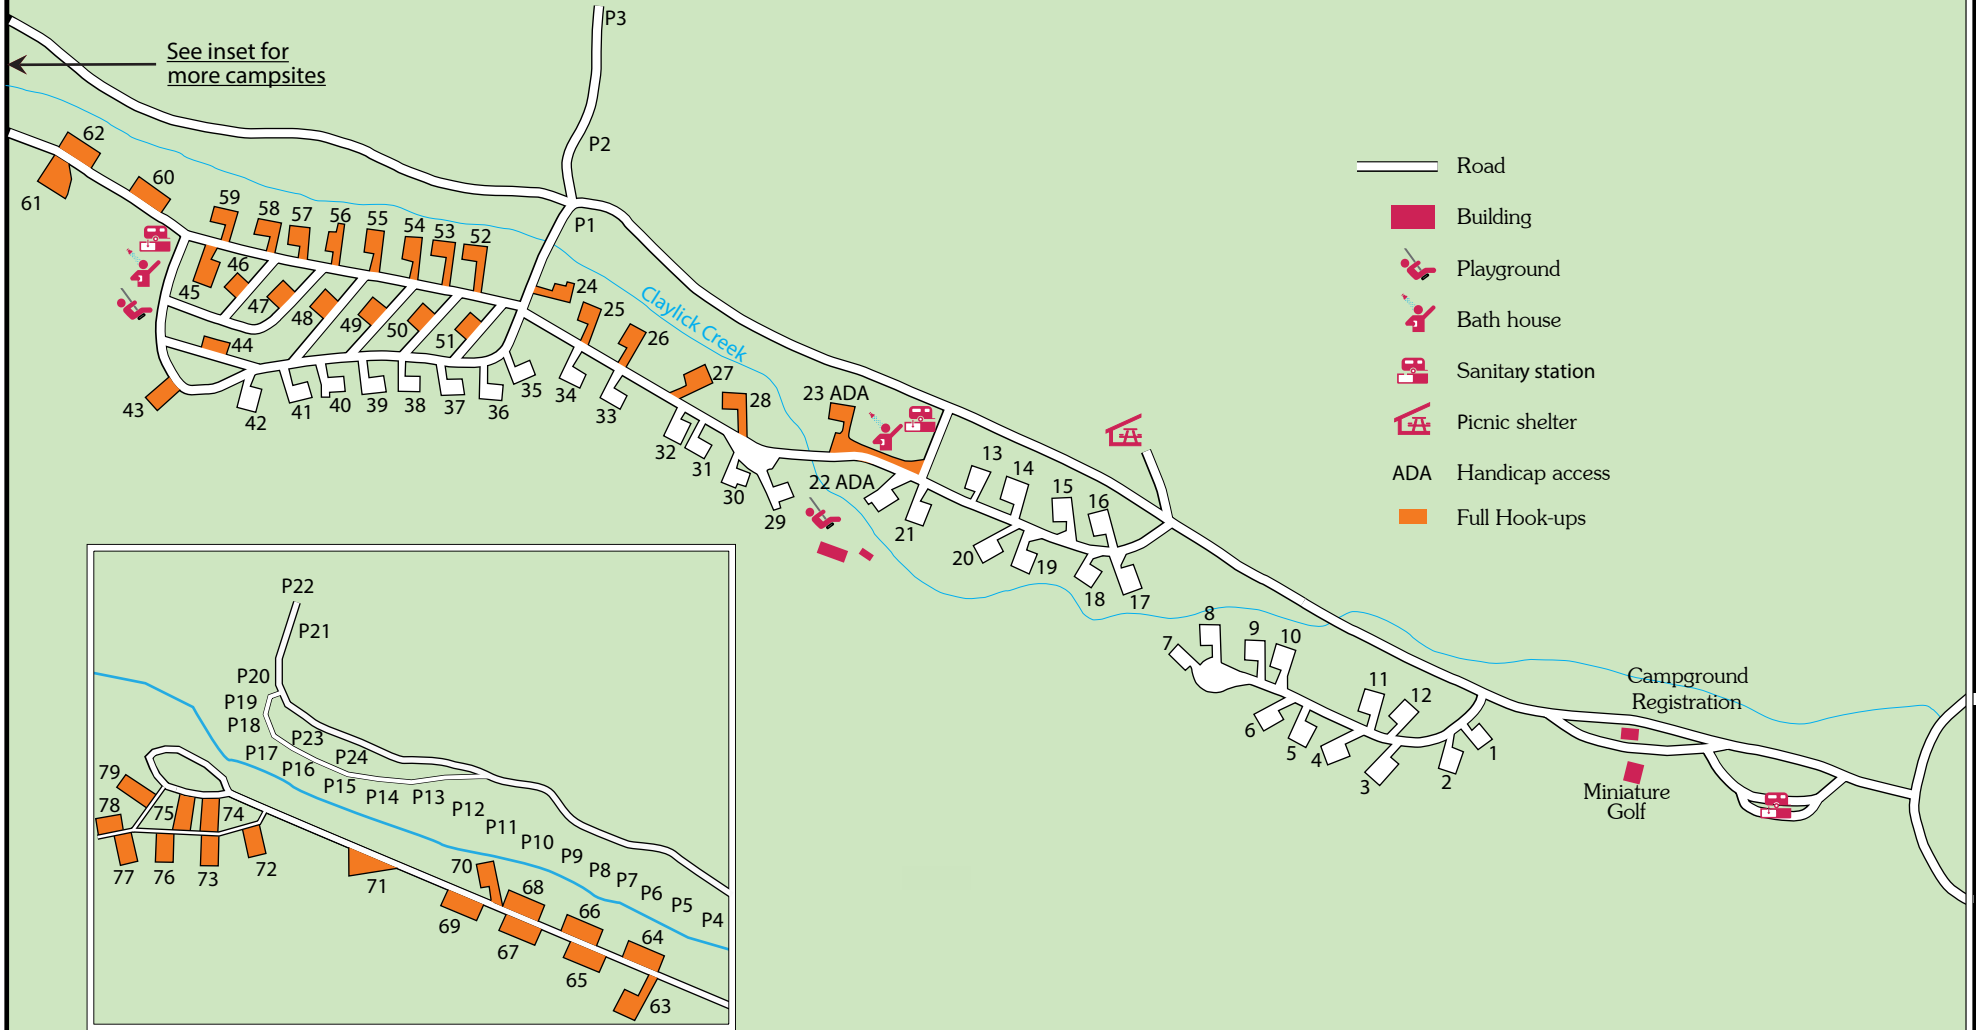

# GREENBO LAKE STATE RESORT PARK CAMPGROUND

-  Road
-  Building
-  Playground
-  Bath house
-  Sanitary station
-  Picnic shelter
- ADA Handicap access
-  Full Hook-ups