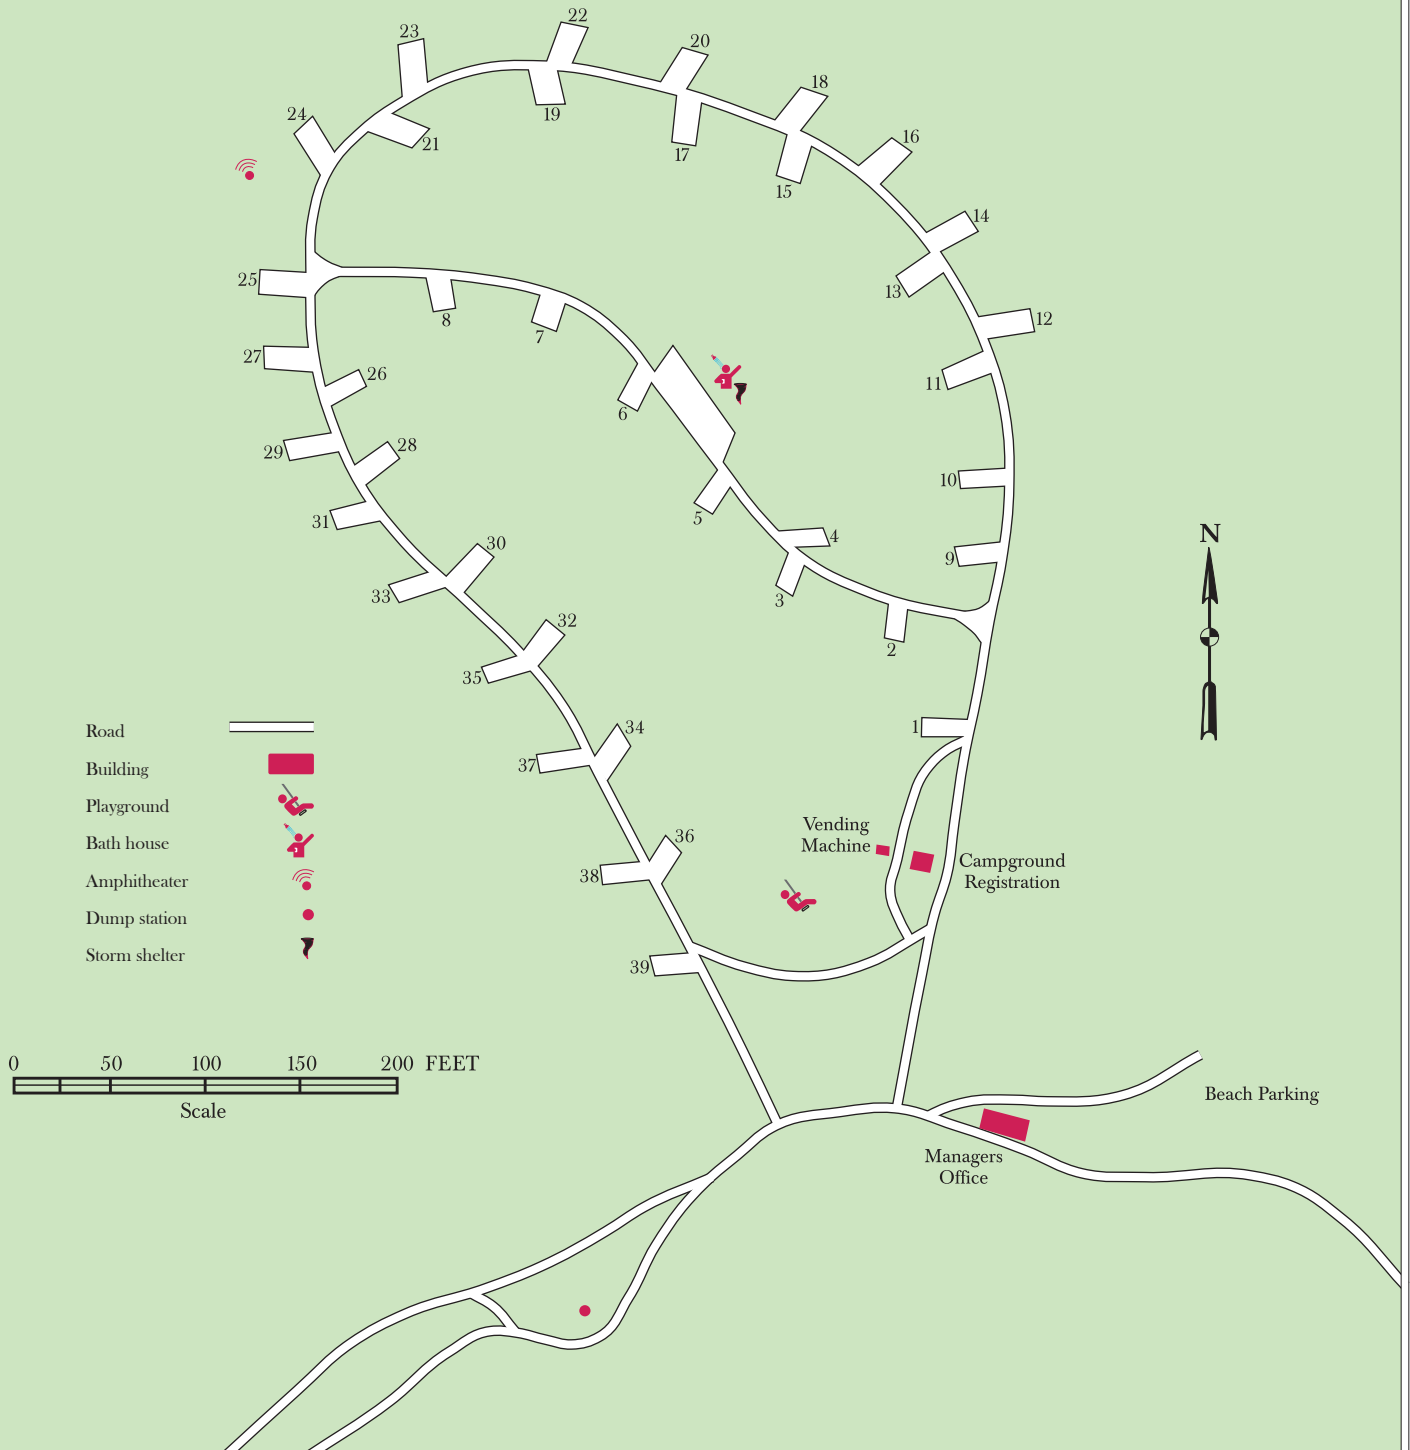

CARR CREEK CAMPGROUND

- Road
- Building
- Playground
- Bath house
- Amphitheater
- Dump station
- Storm shelter

0 50 100 150 200 FEET
Scale

Beach Parking

Managers Office

Campground Registration

Vending Machine