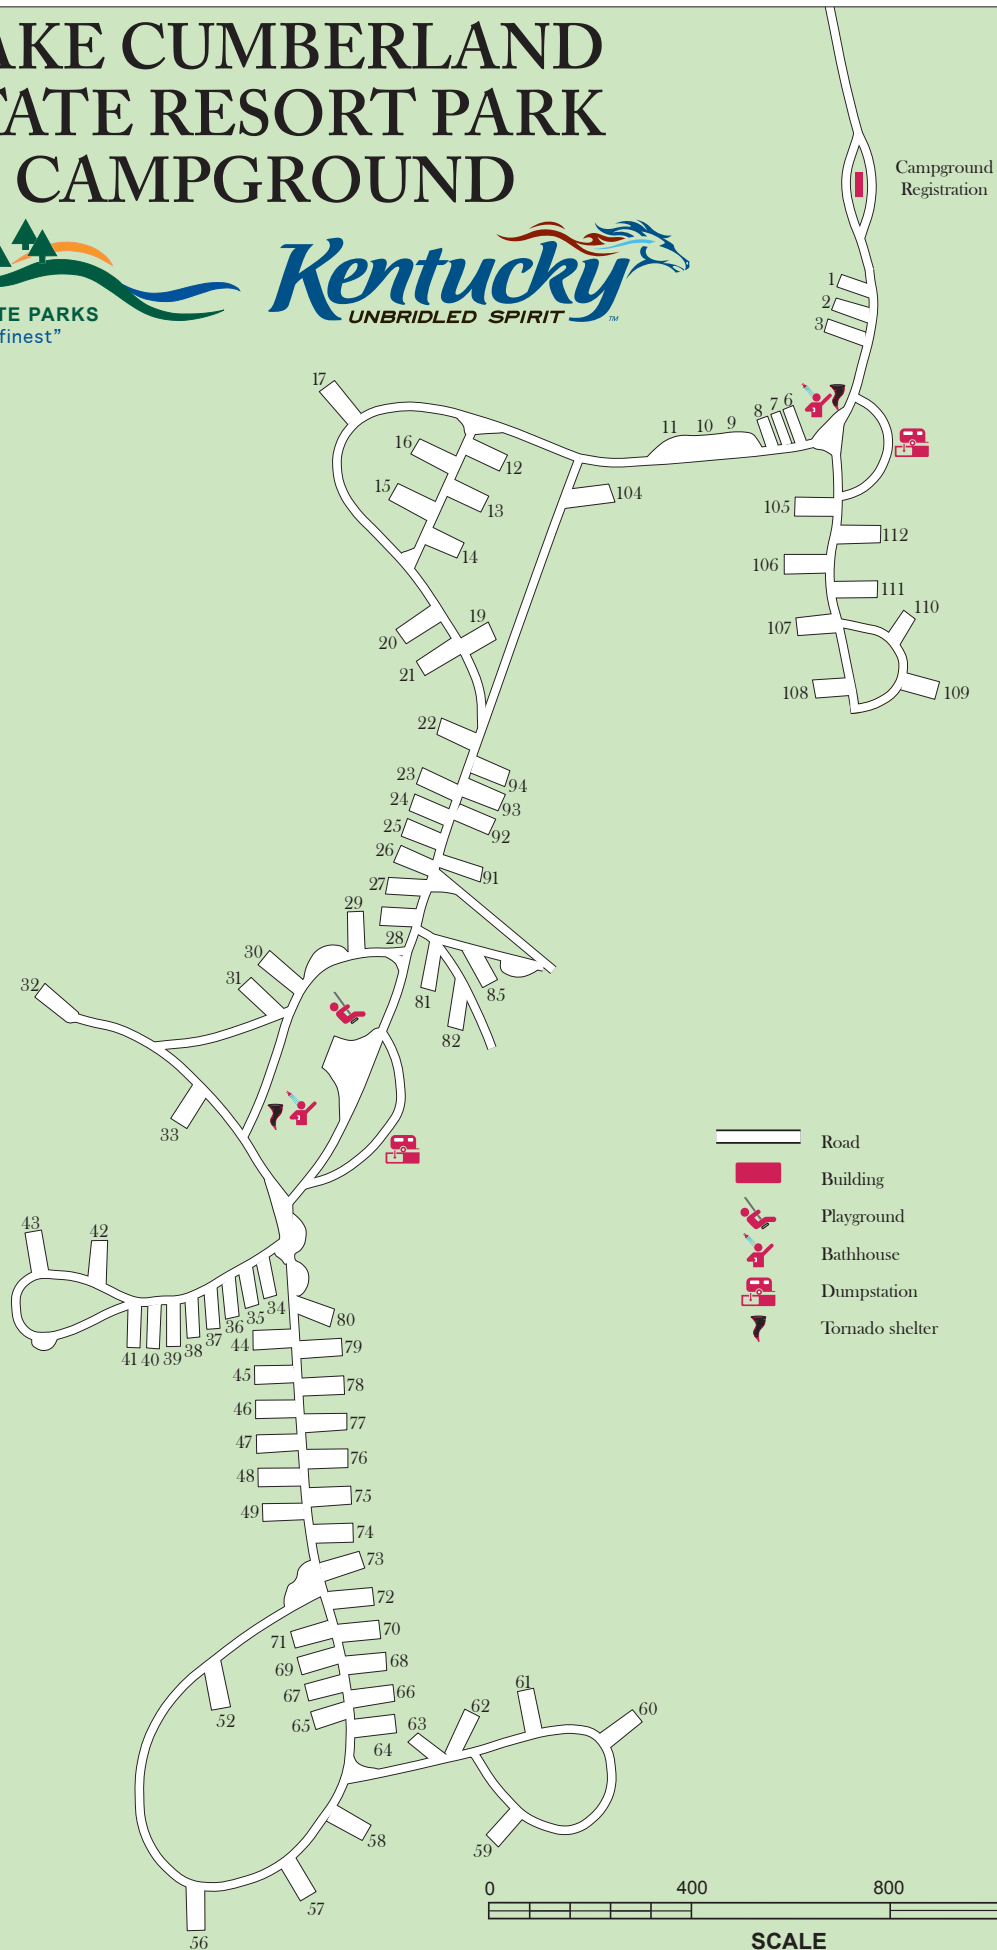

LAKE CUMBERLAND STATE RESORT PARK CAMPGROUND

- Road
- Building
- Playground
- Bathhouse
- Dumpstation
- Tornado shelter

SCALE