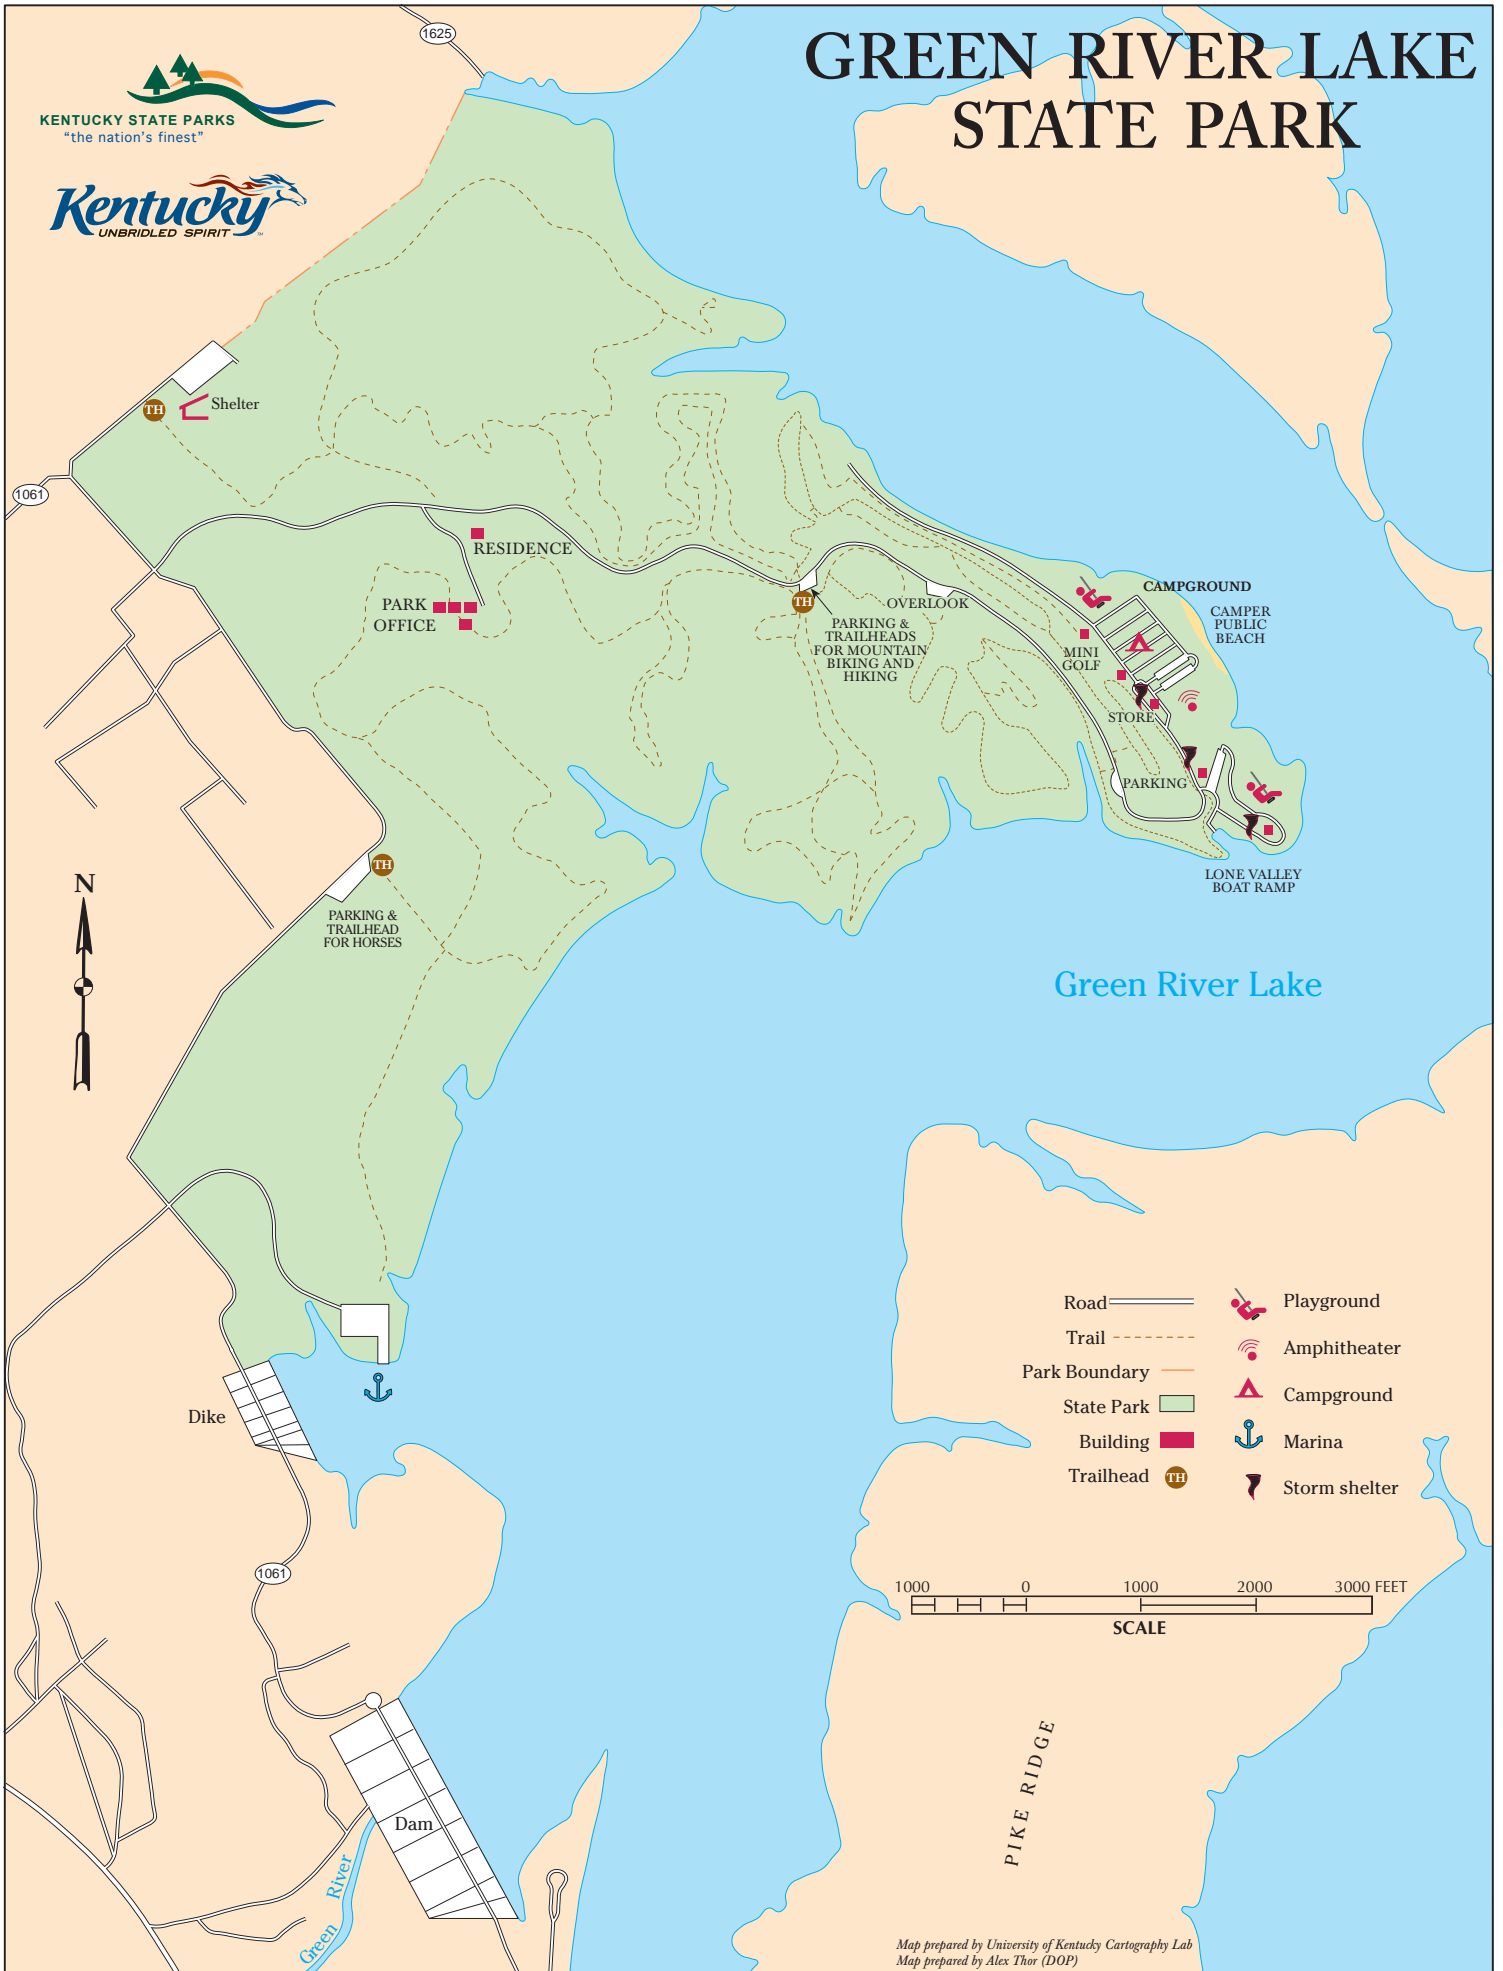

GREEN RIVER LAKE STATE PARK

Green River Lake

- Road
- Trail
- Park Boundary
- State Park
- Building
- Trailhead
- Playground
- Amphitheater
- Campground
- Marina
- Storm shelter

PIKE RIDGE