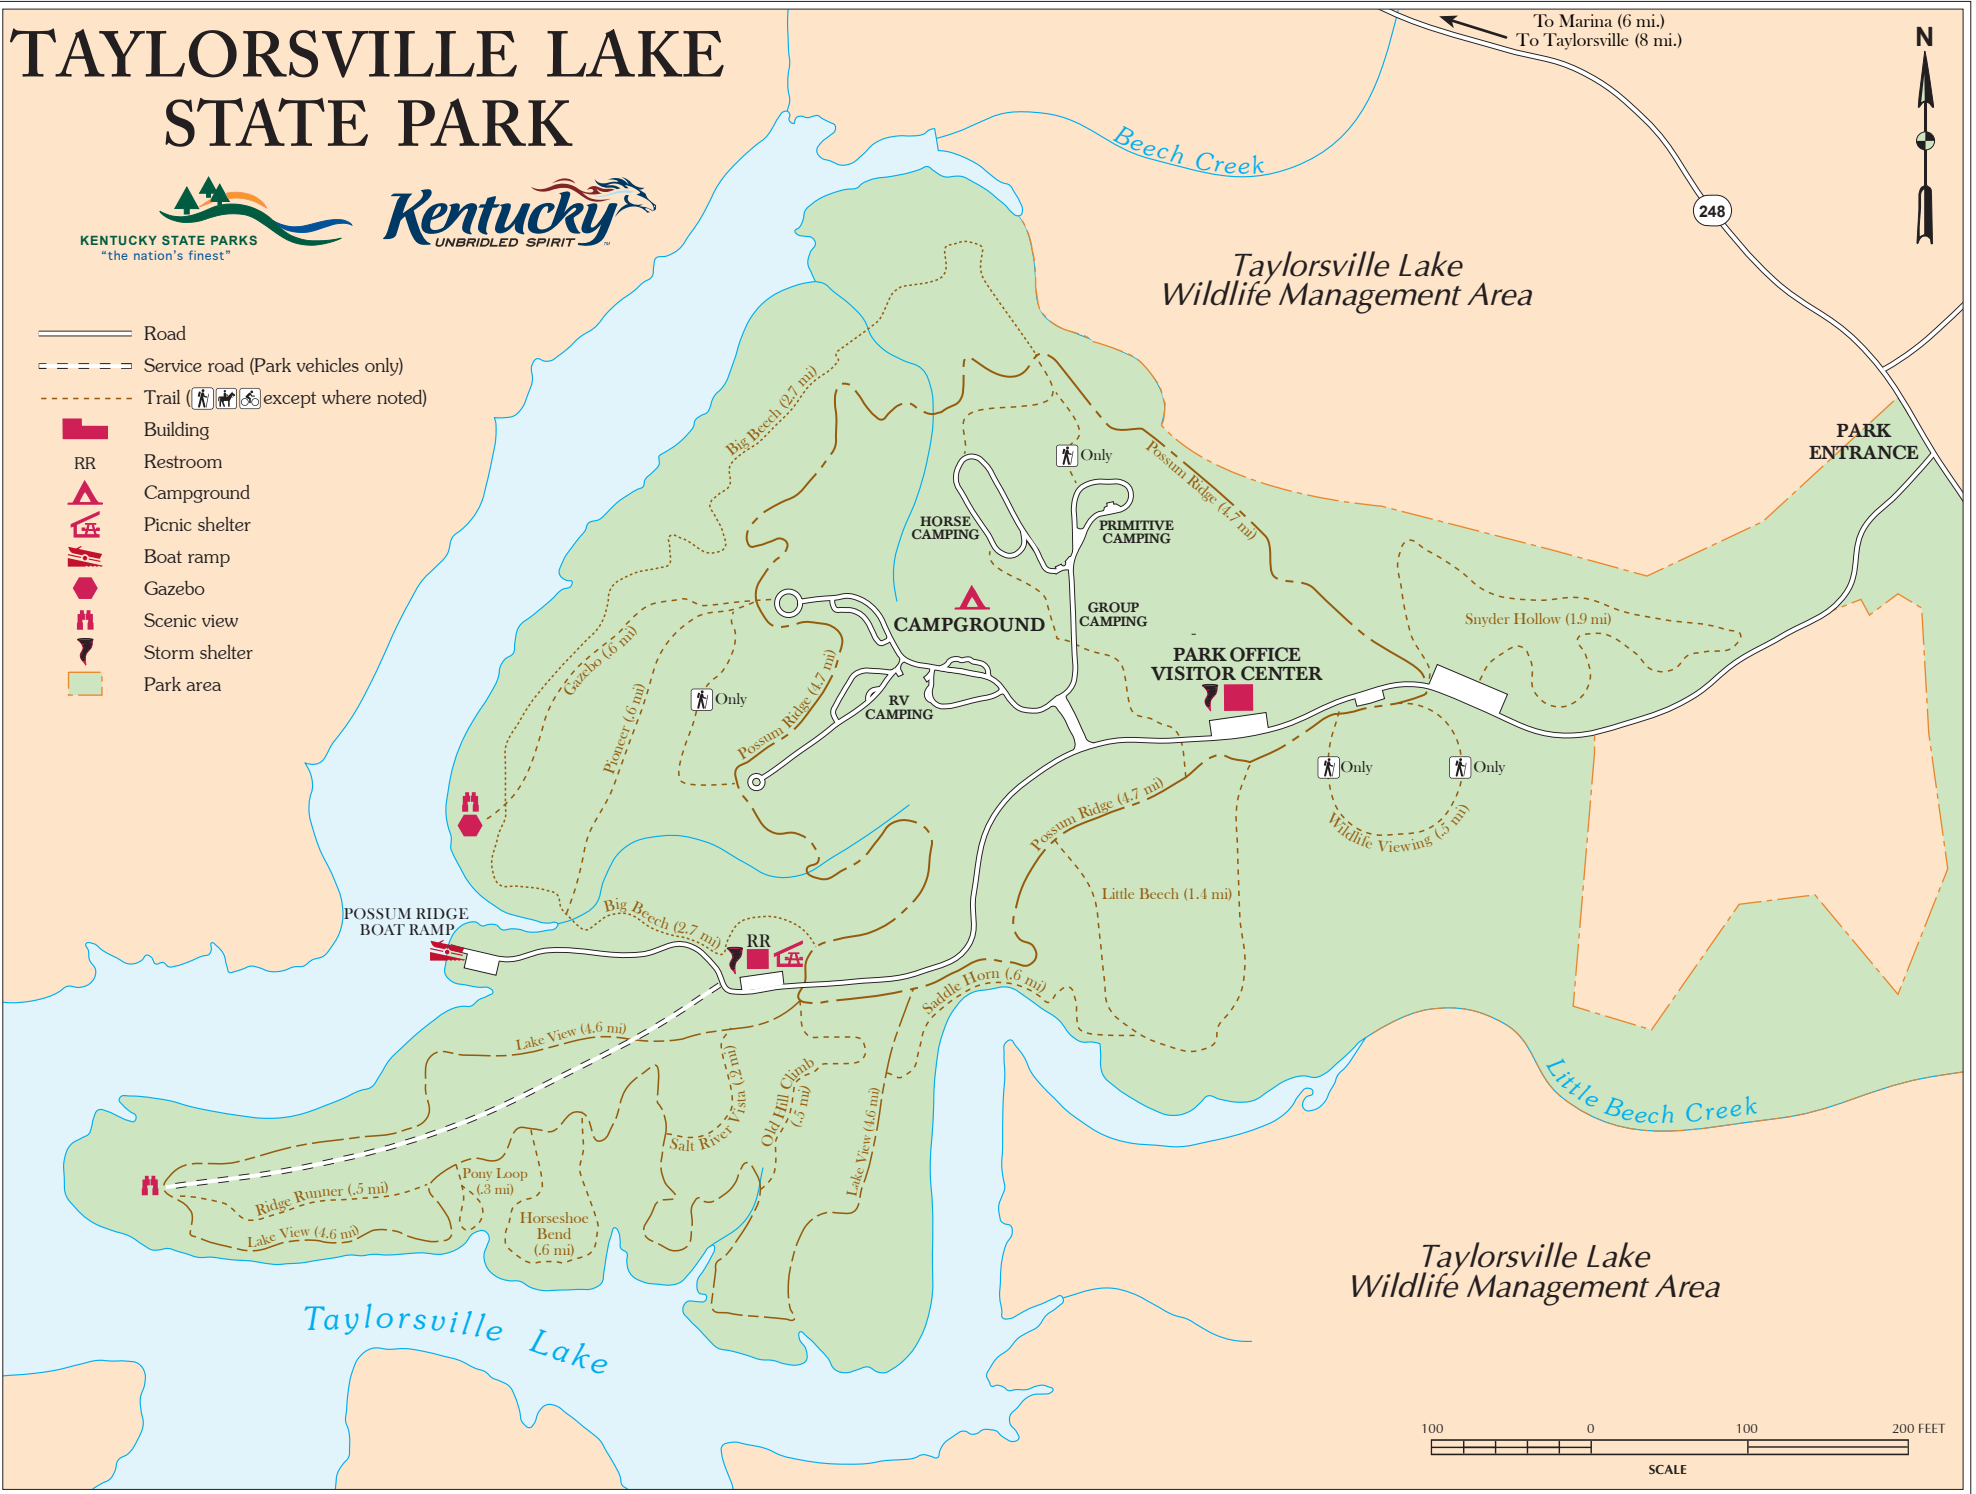

# TAYLORSVILLE LAKE STATE PARK

- Road
- Service road (Park vehicles only)
- Trail (Hiker, Horse, Bicyclist icons) except where noted
- Building
- Restroom
- Campground
- Picnic shelter
- Boat ramp
- Gazebo
- Scenic view
- Storm shelter
- Park area

To Marina (6 mi.)  
To Taylorsville (8 mi.)

248

**PARK ENTRANCE**

*Taylorsville Lake Wildlife Management Area*

*Taylorsville Lake Wildlife Management Area*