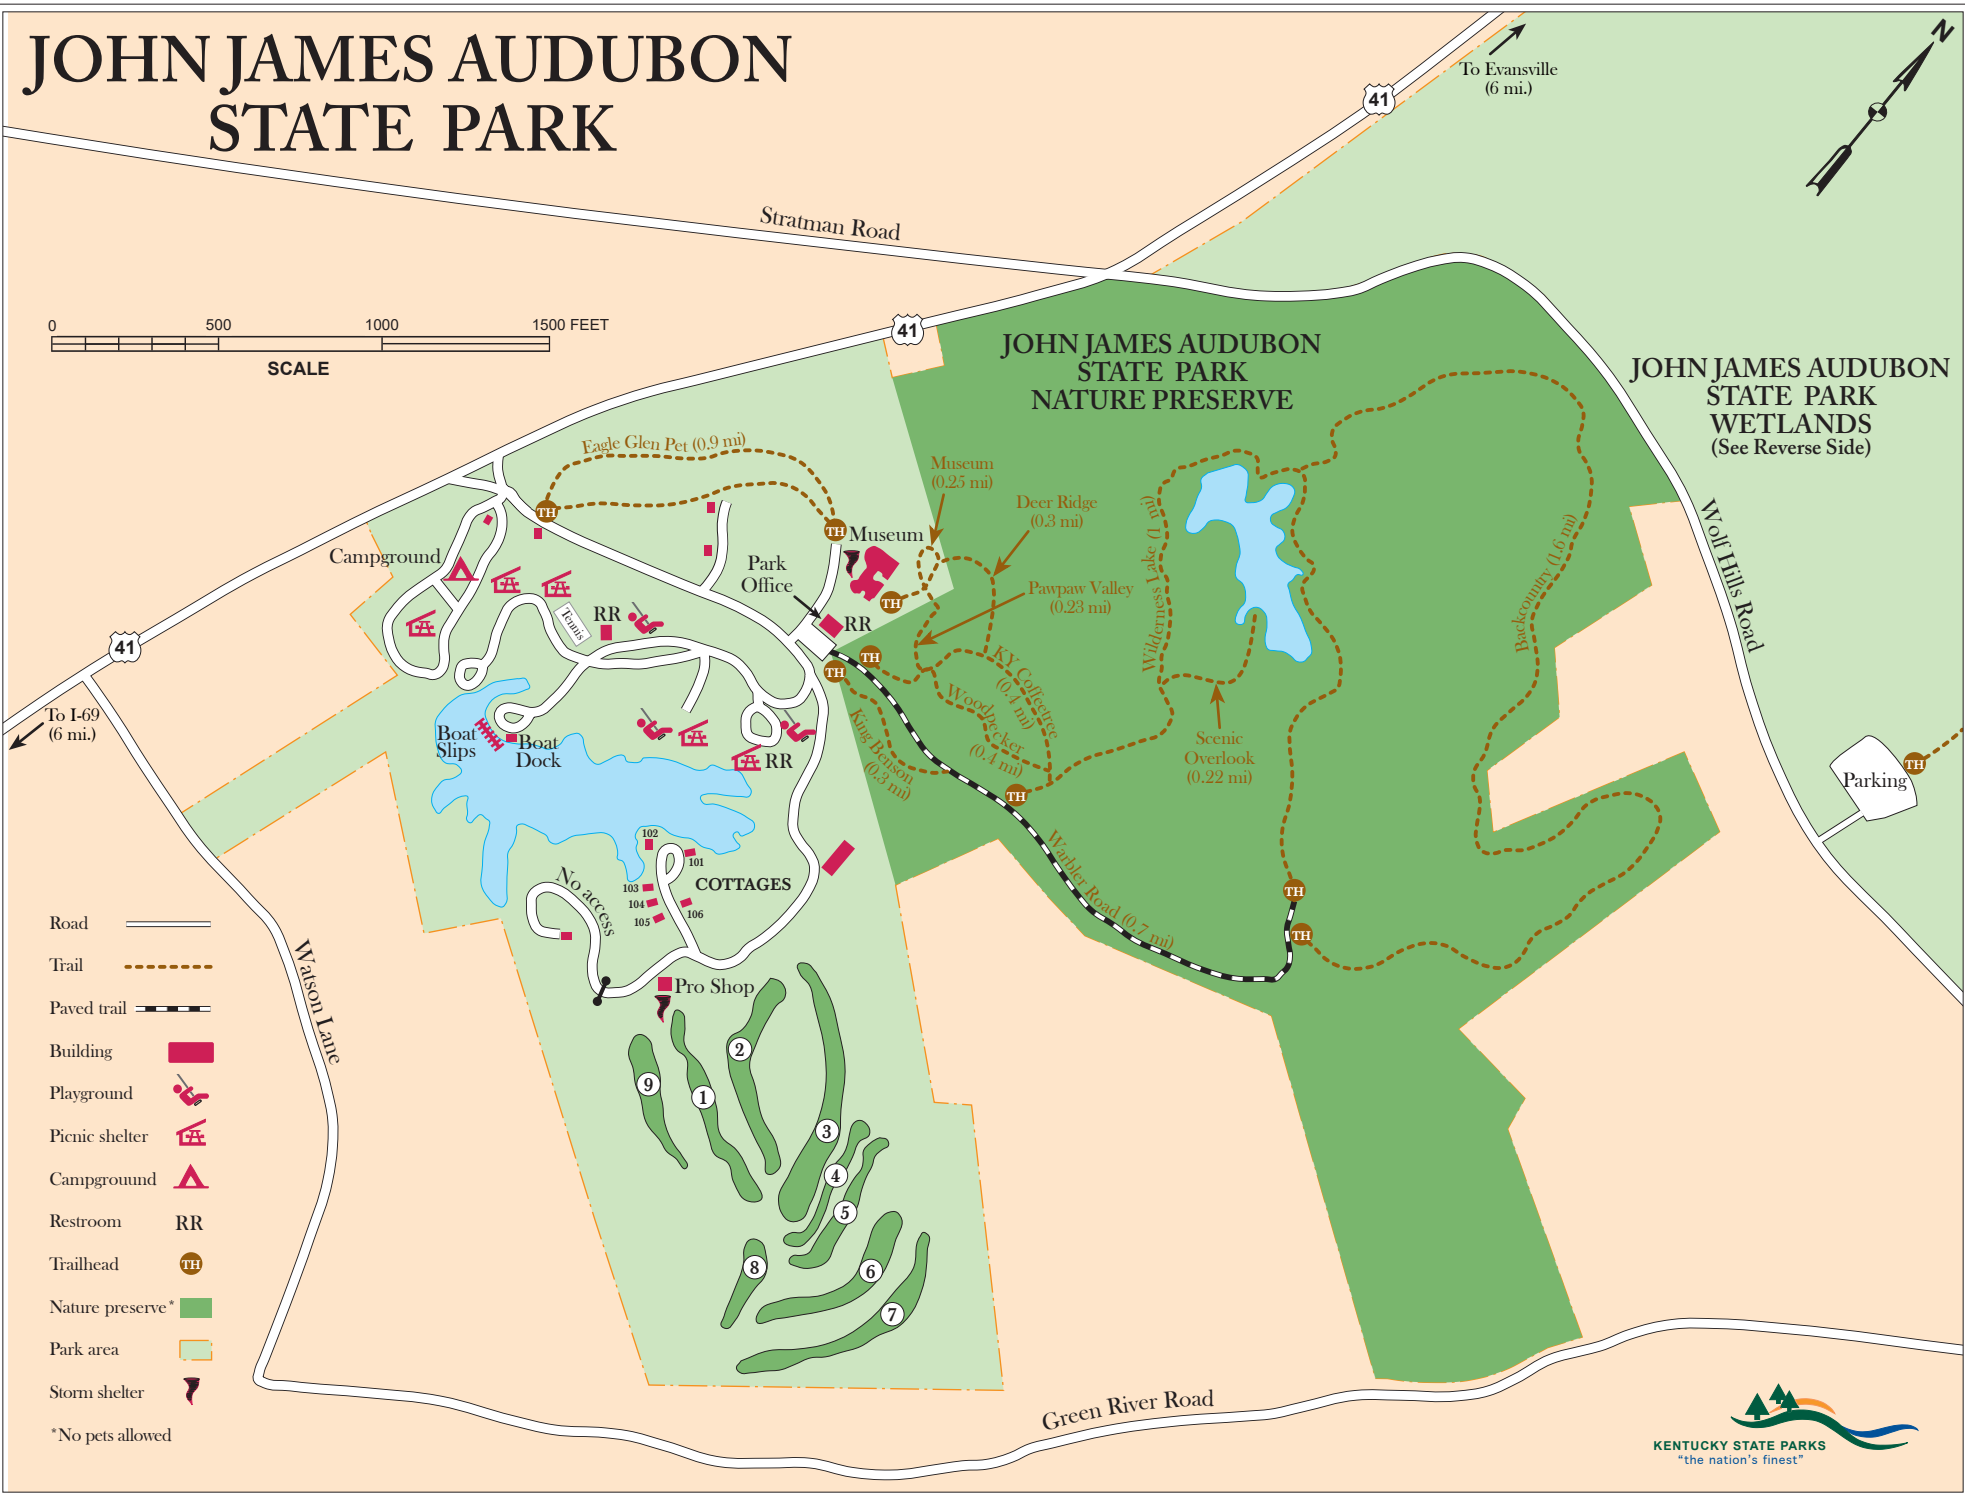

JOHN JAMES AUDUBON STATE PARK

- Road
- Trail
- Paved trail
- Building
- Playground
- Picnic shelter
- Campground
- Restroom
- Trailhead
- Nature preserve*
- Park area
- Storm shelter

*No pets allowed