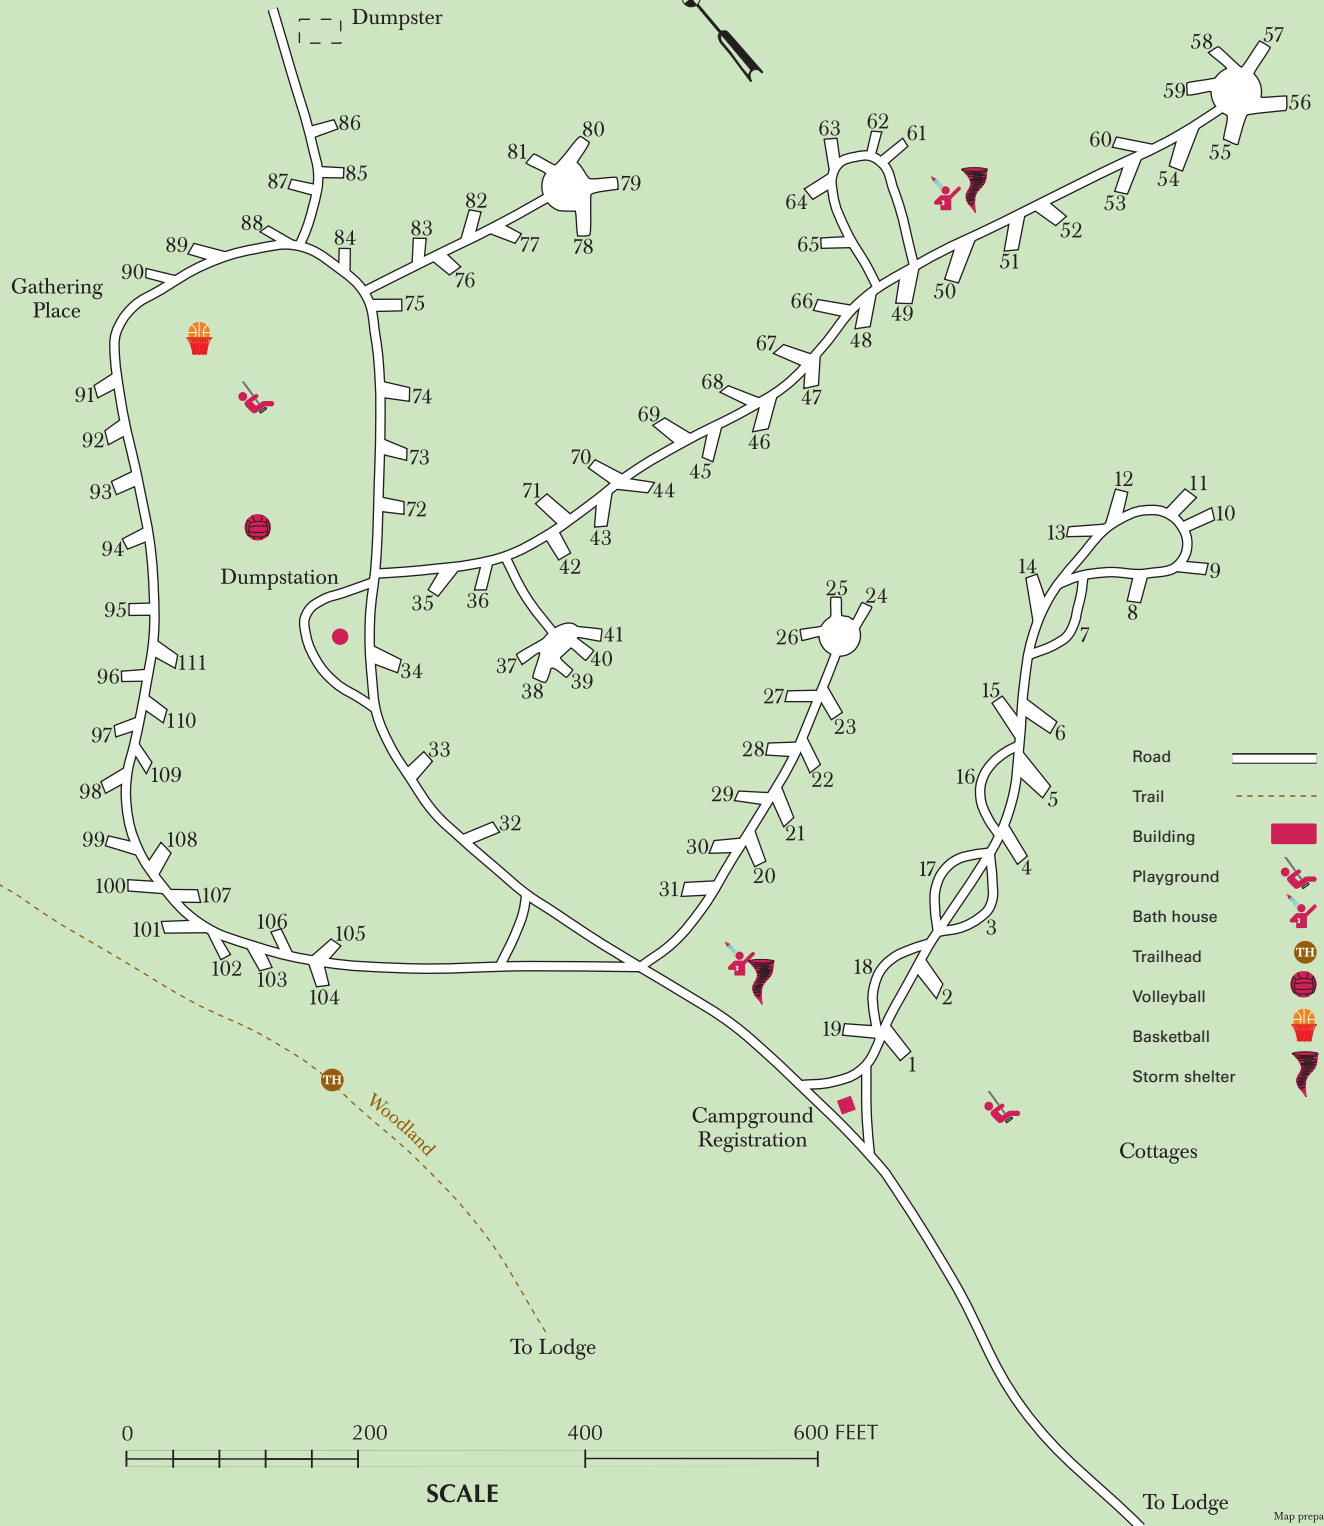

# GENERAL BUTLER CAMPGROUND

- Road
- Trail
- Building
- Playground
- Bath house
- Trailhead
- Volleyball
- Basketball
- Storm shelter
- Cottages

Map prepared by Alex Thor(DOP)