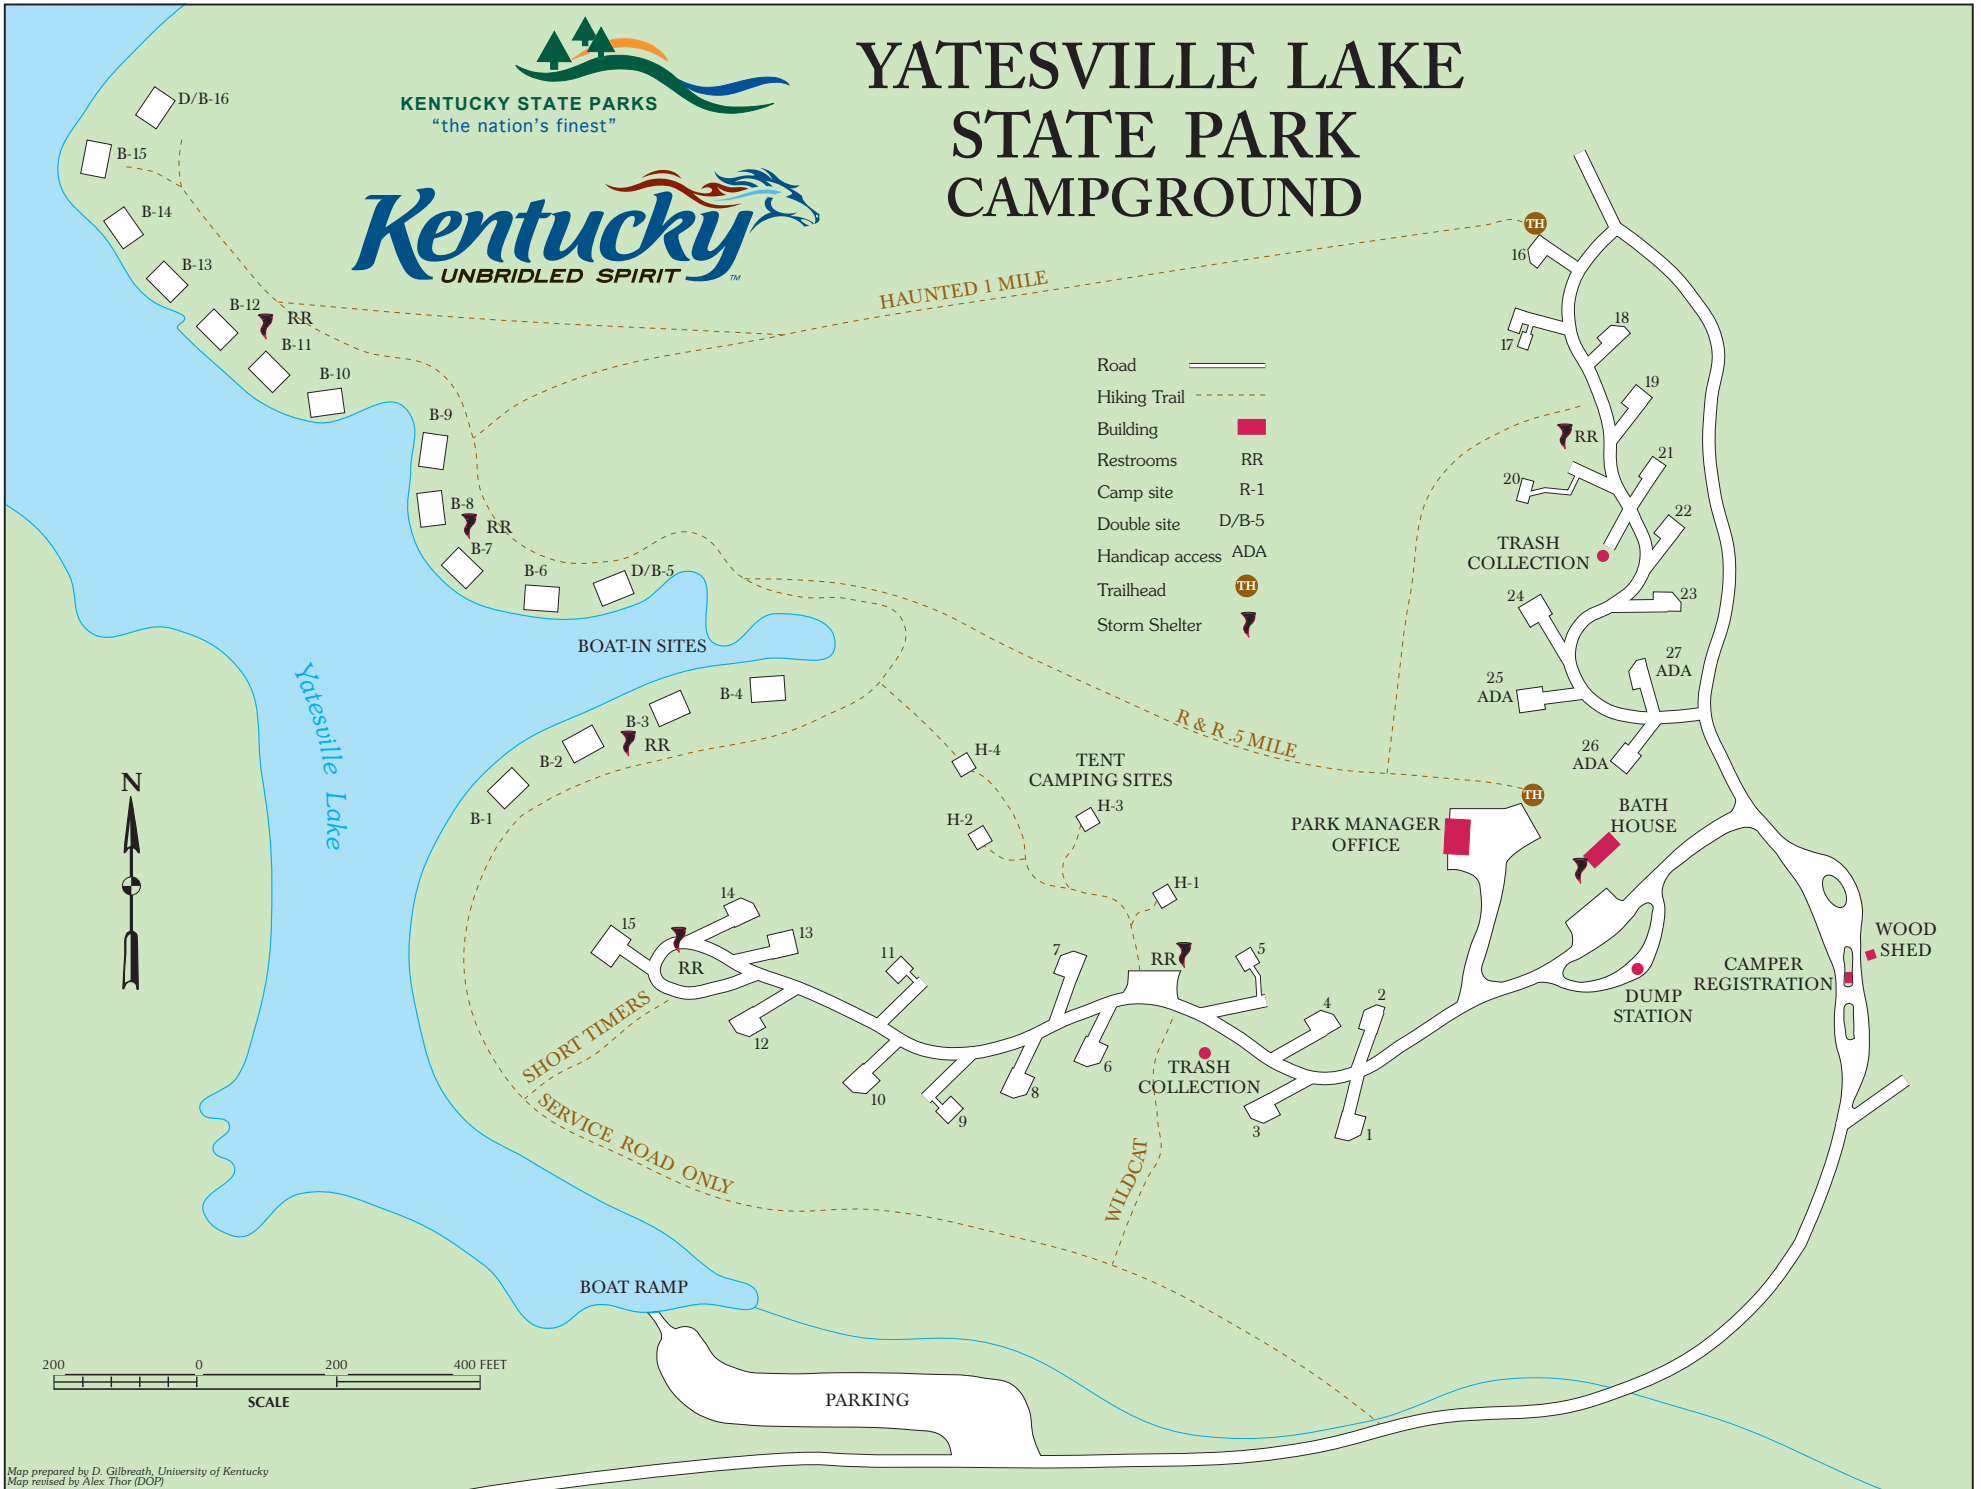

YATESVILLE LAKE STATE PARK CAMPGROUND