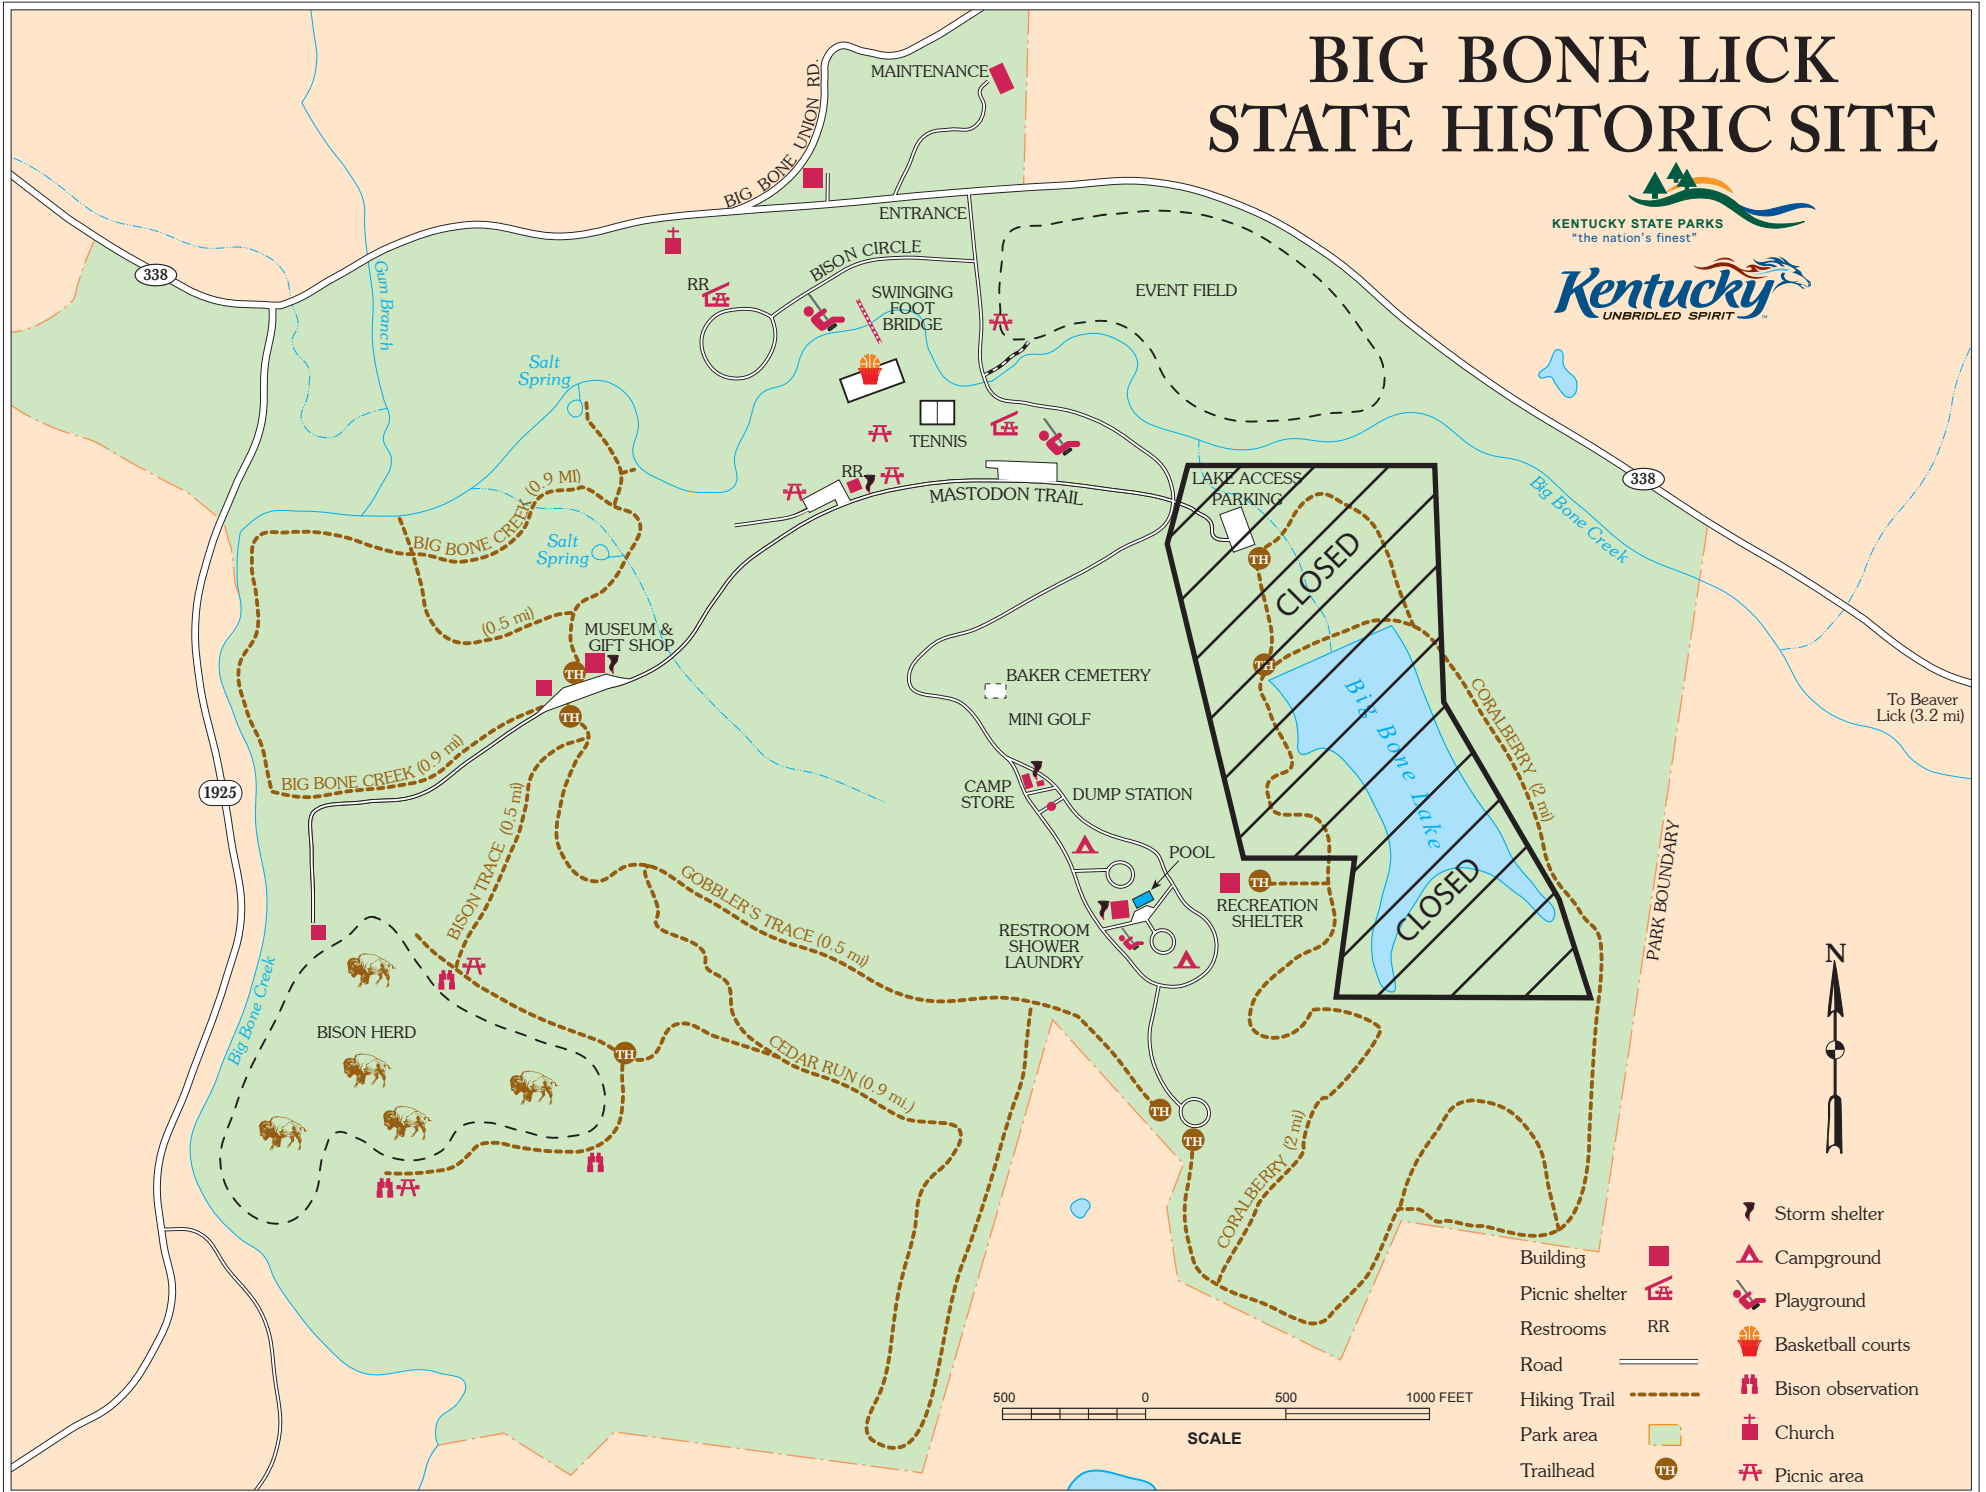

BIG BONE LICK STATE HISTORIC SITE

To Beaver Lick (3.2 mi)

PARK BOUNDARY

- Building
- Picnic shelter
- Restrooms
- Road
- Hiking Trail
- Park area
- Trailhead
- Storm shelter
- Campground
- Playground
- Basketball courts
- Bison observation
- Church
- Picnic area