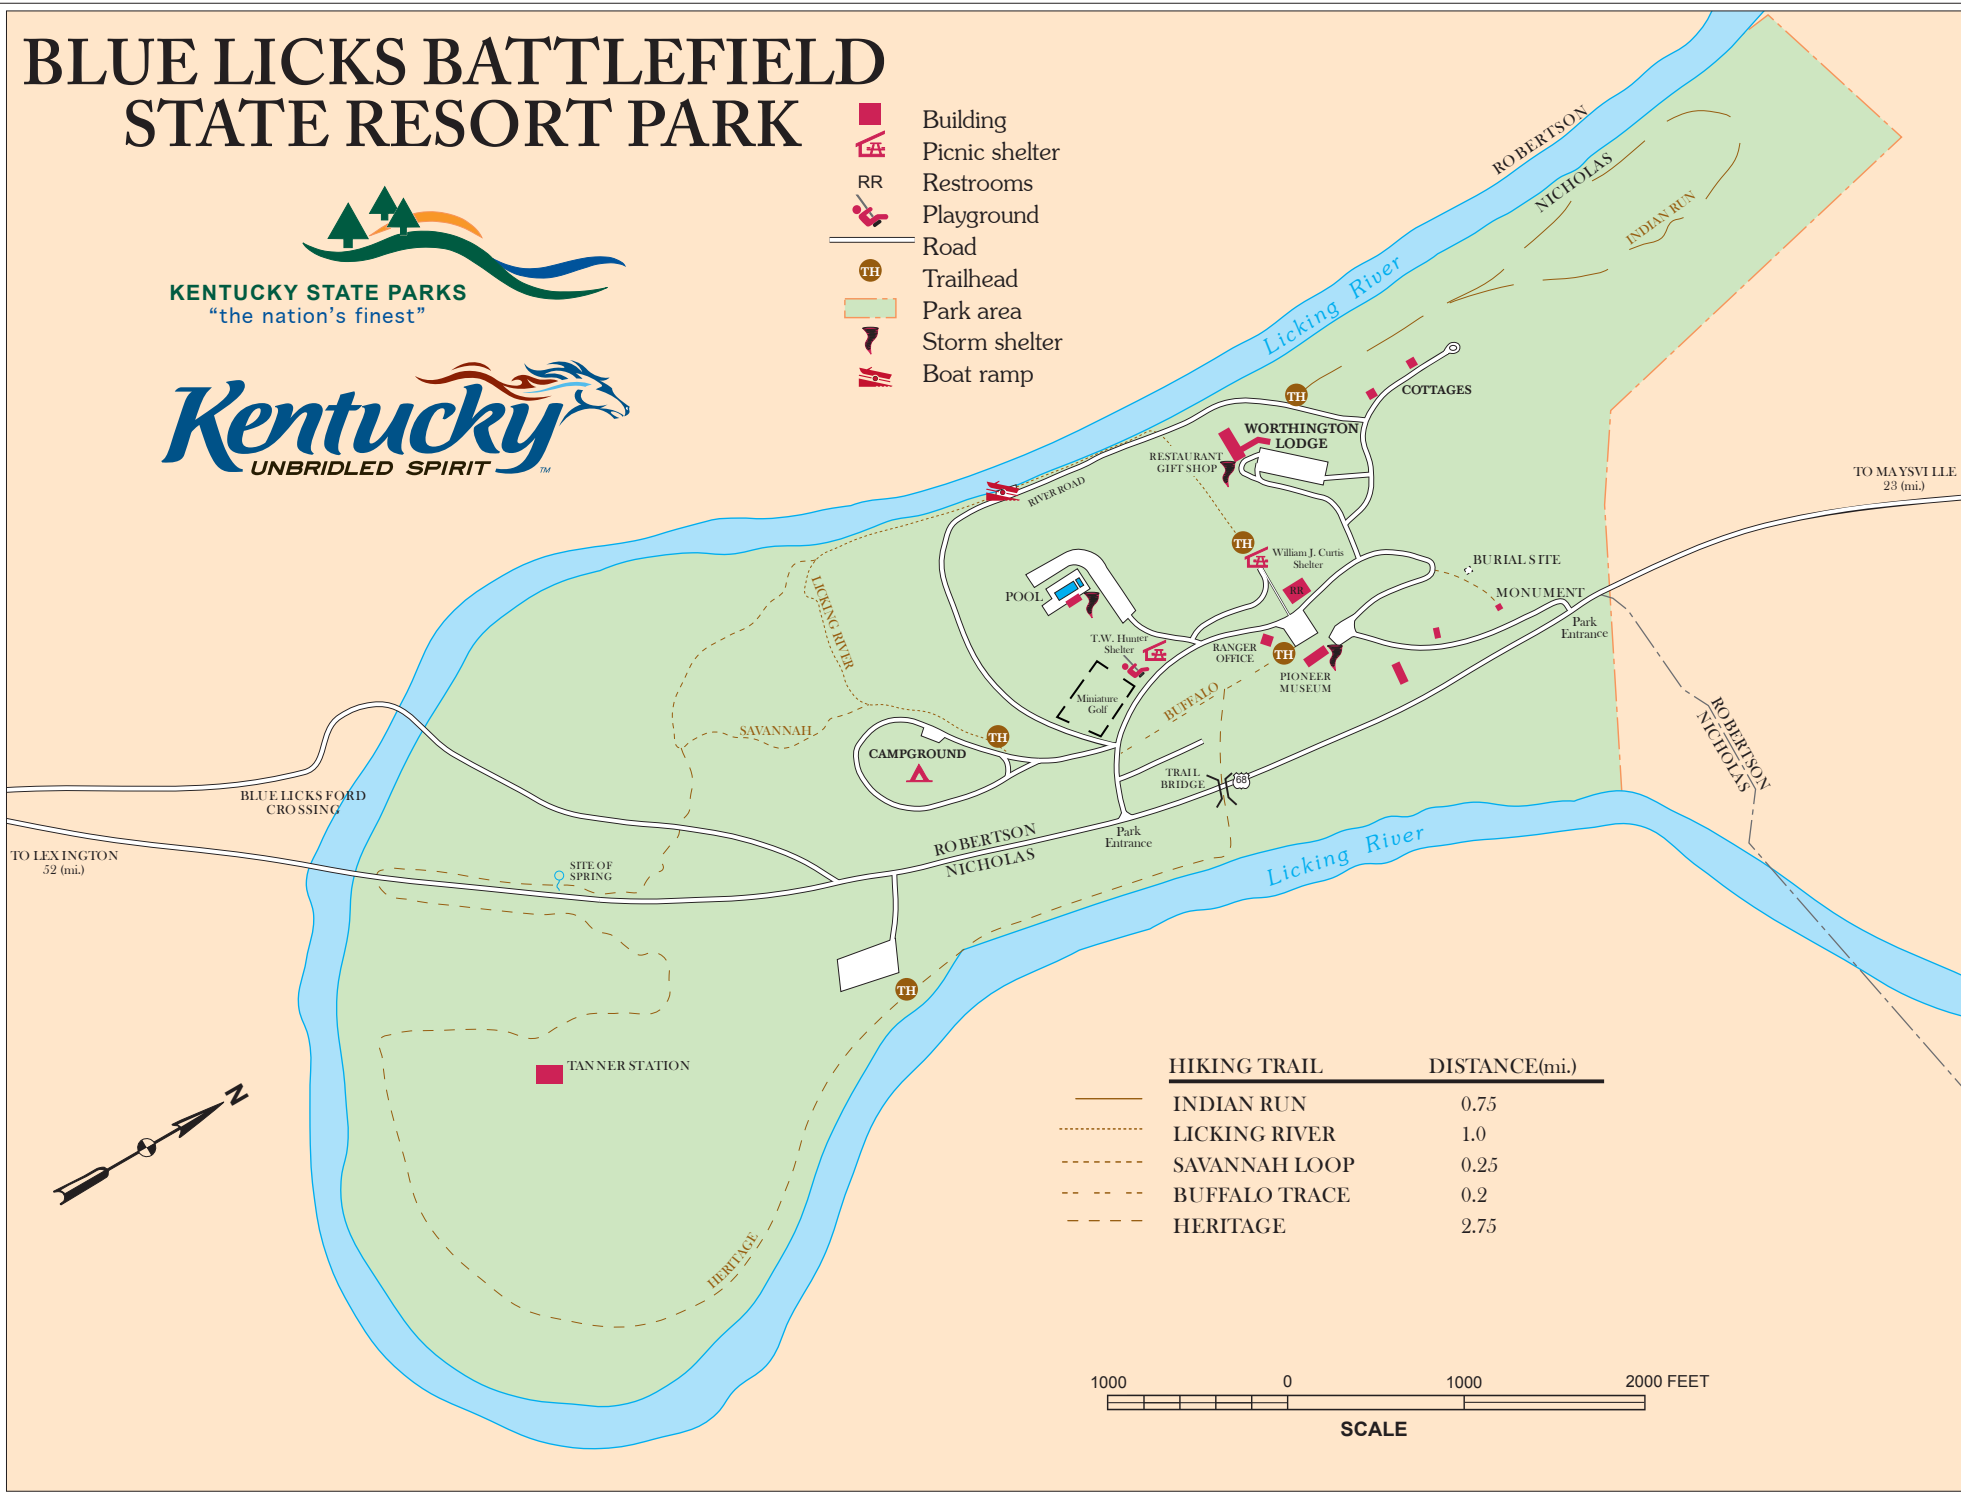

BLUE LICKS BATTLEFIELD STATE RESORT PARK

KENTUCKY STATE PARKS
"the nation's finest"

- Building
- Picnic shelter
- Restrooms
- Playground
- Road
- Trailhead
- Park area
- Storm shelter
- Boat ramp

HIKING TRAIL	DISTANCE(mi.)
INDIAN RUN	0.75
LICKING RIVER	1.0
SAVANNAH LOOP	0.25
BUFFALO TRACE	0.2
HERITAGE	2.75