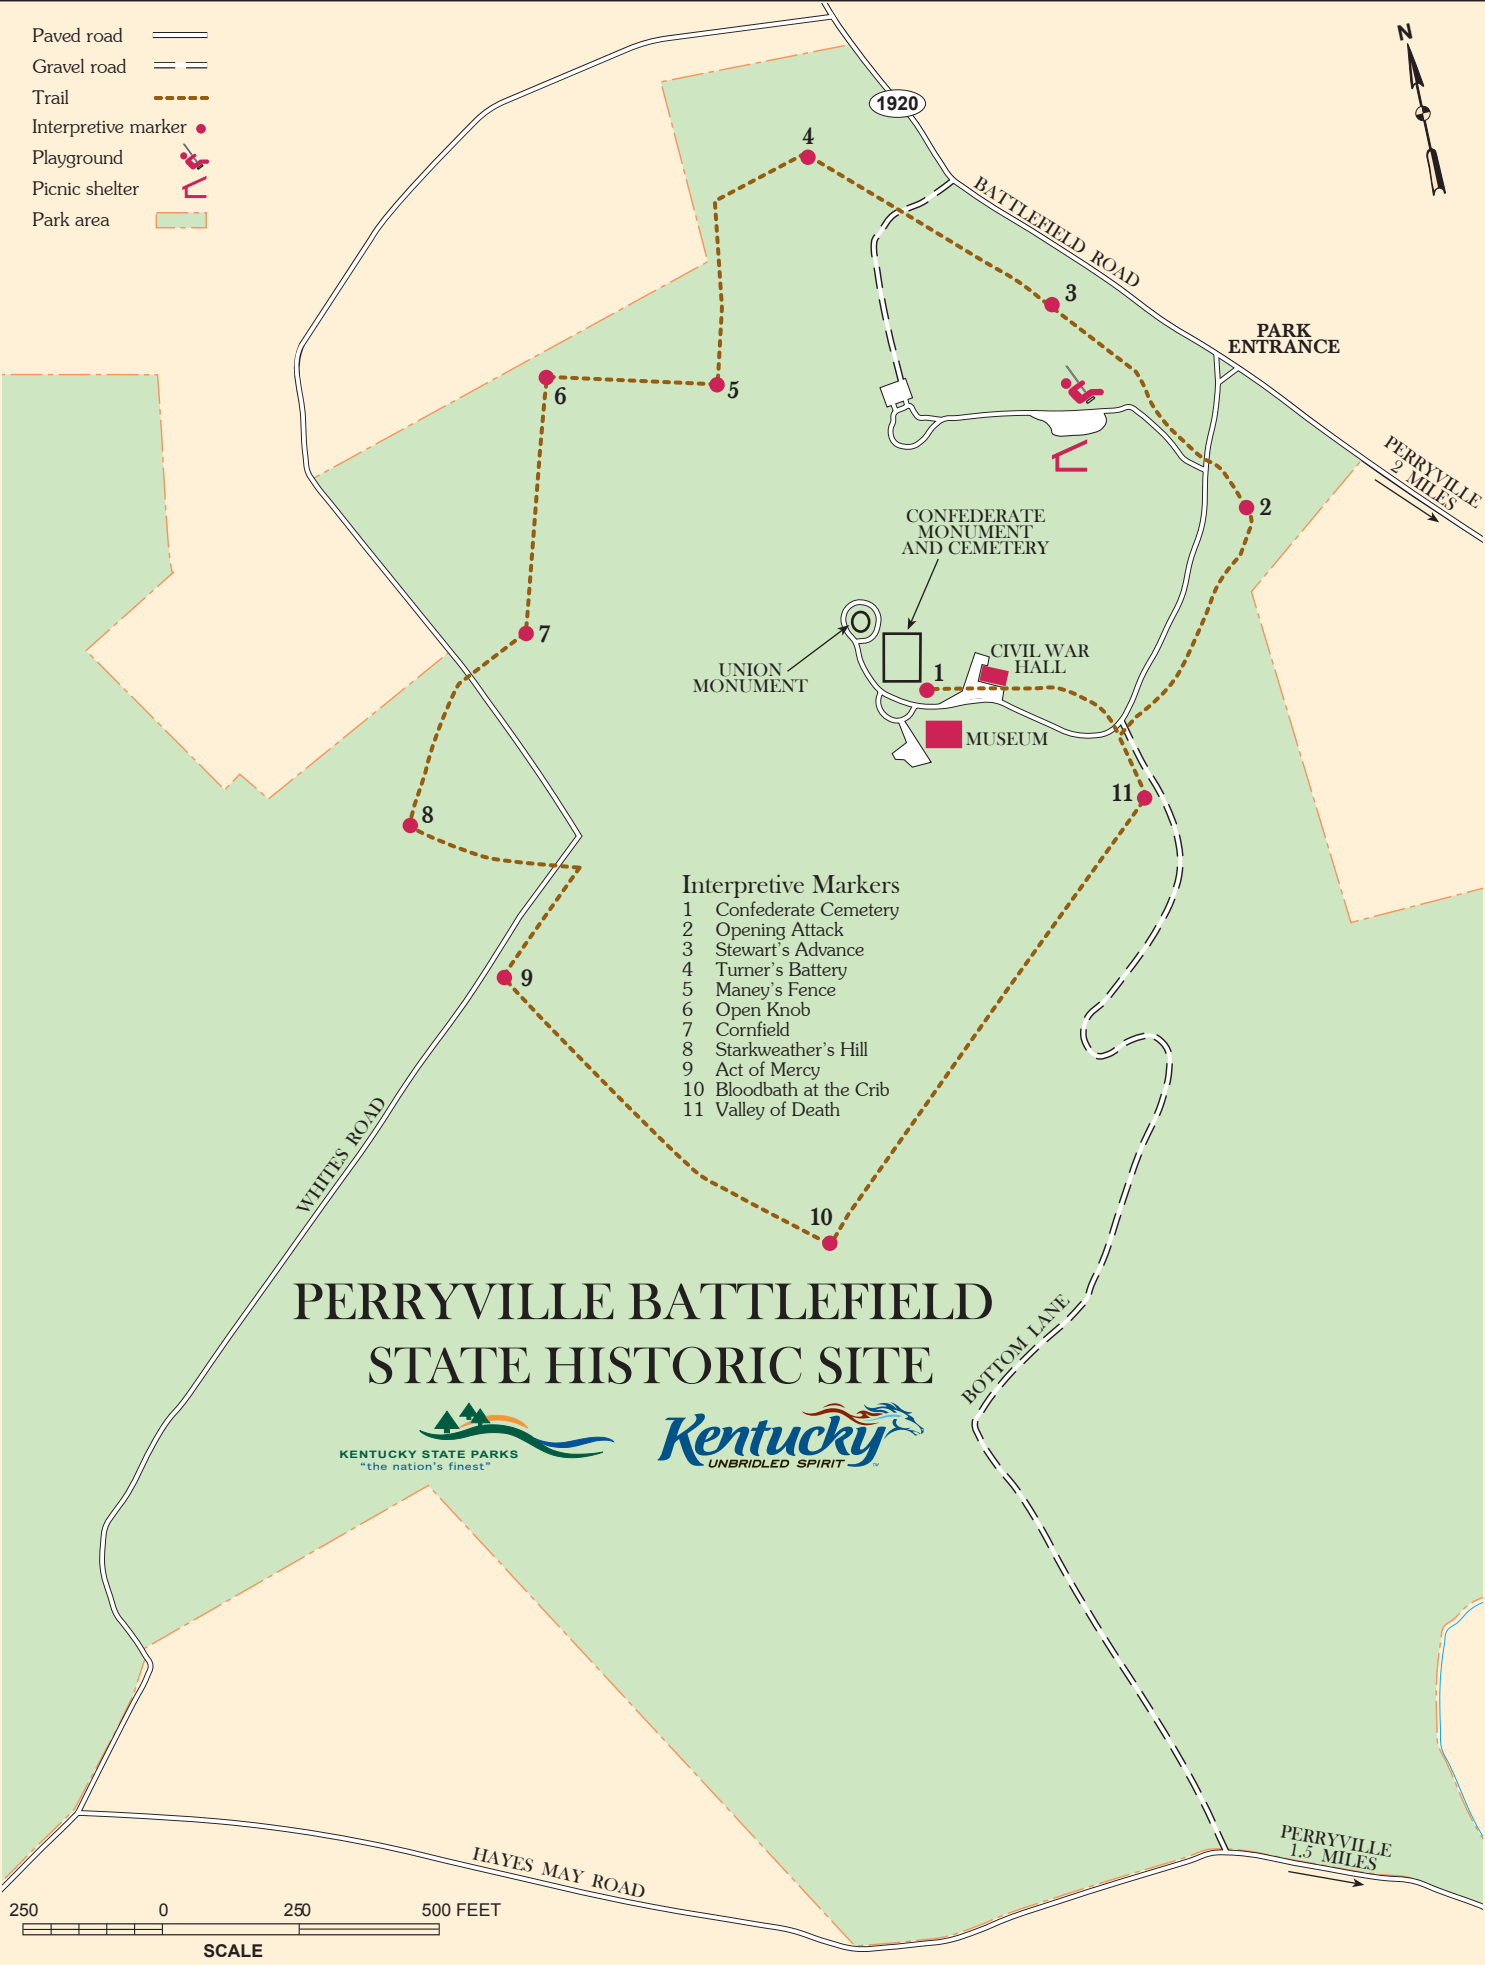

- Paved road
- Gravel road
- Trail
- Interpretive marker
- Playground
- Picnic shelter
- Park area

CONFEDERATE MONUMENT AND CEMETERY

UNION MONUMENT

CIVIL WAR HALL

MUSEUM

**Interpretive Markers**

- 1 Confederate Cemetery
- 2 Opening Attack
- 3 Stewart's Advance
- 4 Turner's Battery
- 5 Maney's Fence
- 6 Open Knob
- 7 Cornfield
- 8 Starkweather's Hill
- 9 Act of Mercy
- 10 Bloodbath at the Crib
- 11 Valley of Death

**PERRYVILLE BATTLEFIELD  
STATE HISTORIC SITE**