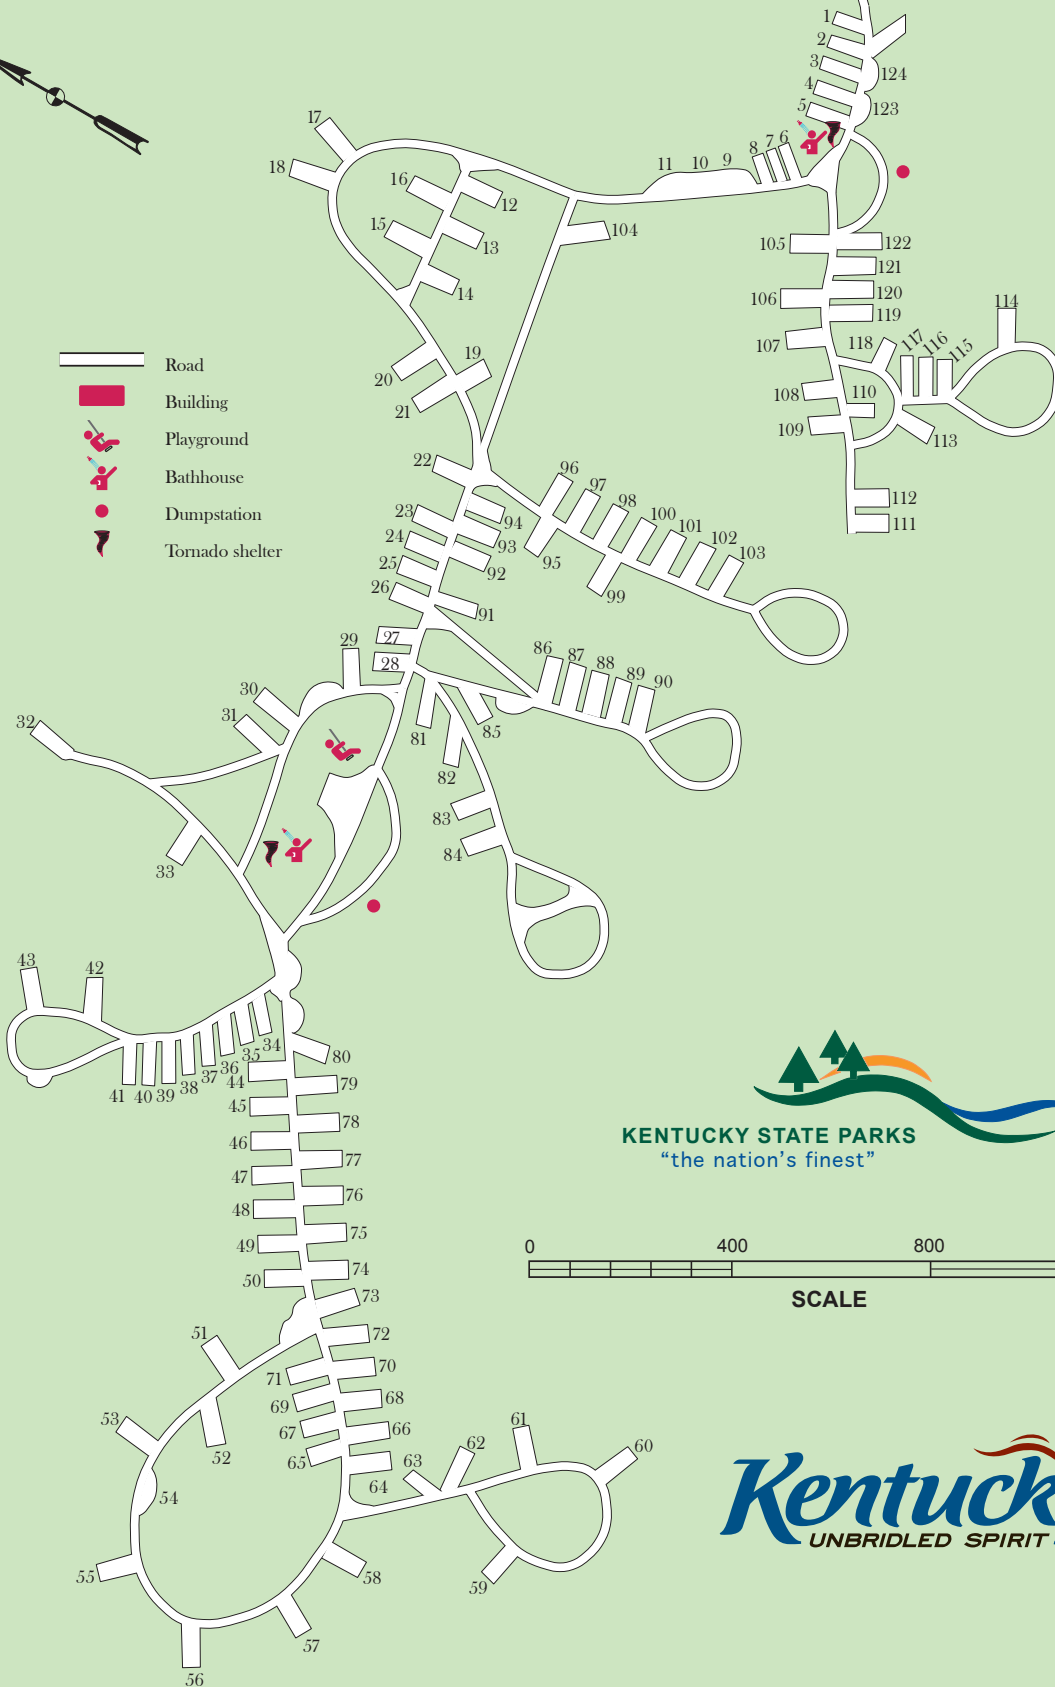

# LAKE CUMBERLAND STATE RESORT PARK CAMPGROUND

-  Road
-  Building
-  Playground
-  Bathhouse
-  Dumpstation
-  Tornado shelter

**KENTUCKY STATE PARKS**  
"the nation's finest"