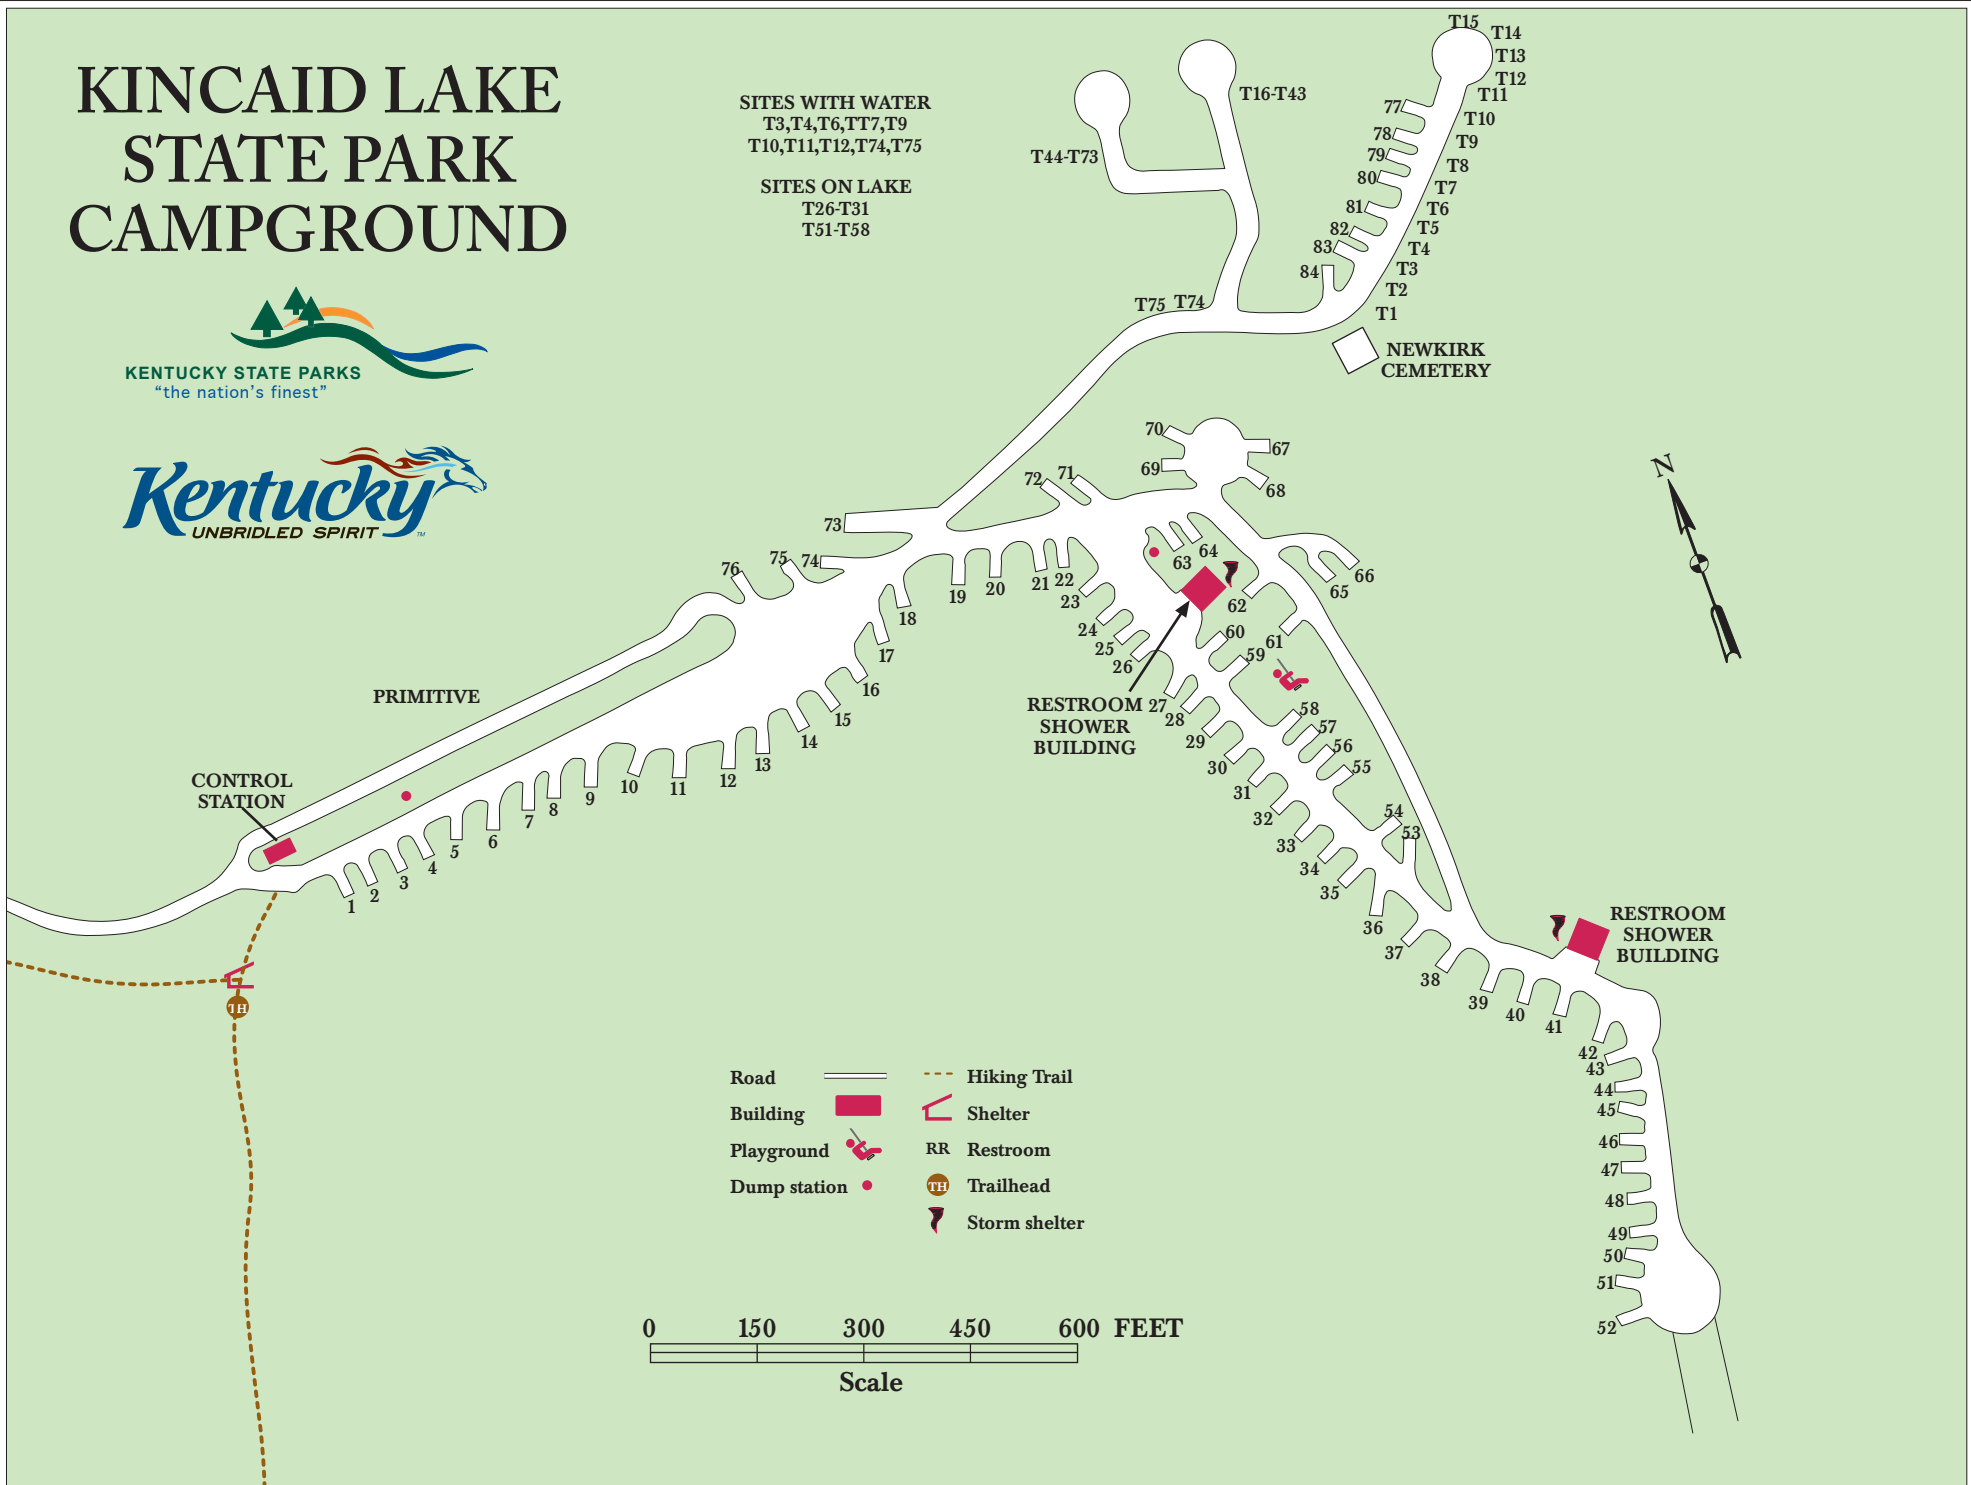

KINCAID LAKE STATE PARK CAMPGROUND

SITES WITH WATER
T3,T4,T6,T17,T9
T10,T11,T12,T74,T75

SITES ON LAKE
T26-T31
T51-T58

T16-T43
T44-T73
T75 T74
NEWKIRK CEMETERY

T15 T14 T13 T12 T11 T10 T9 T8 T7 T6 T5 T4 T3 T2 T1

70 69 67 68 66 65 64 63 62 61 60 59 58 57 56 55 54 53 36 37 38 39 40 41 42 43 44 45 46 47 48 49 50 51 52

73 72 71 70 69 68 67 66 65 64 63 62 61 60 59 58 57 56 55 54 53 36 37 38 39 40 41 42 43 44 45 46 47 48 49 50 51 52

RESTROOM SHOWER BUILDING

RESTROOM SHOWER BUILDING

PRIMITIVE

CONTROL STATION

- Road
- Building
- Playground
- Dump station
- Hiking Trail
- Shelter
- RR Restroom
- Trailhead
- Storm shelter