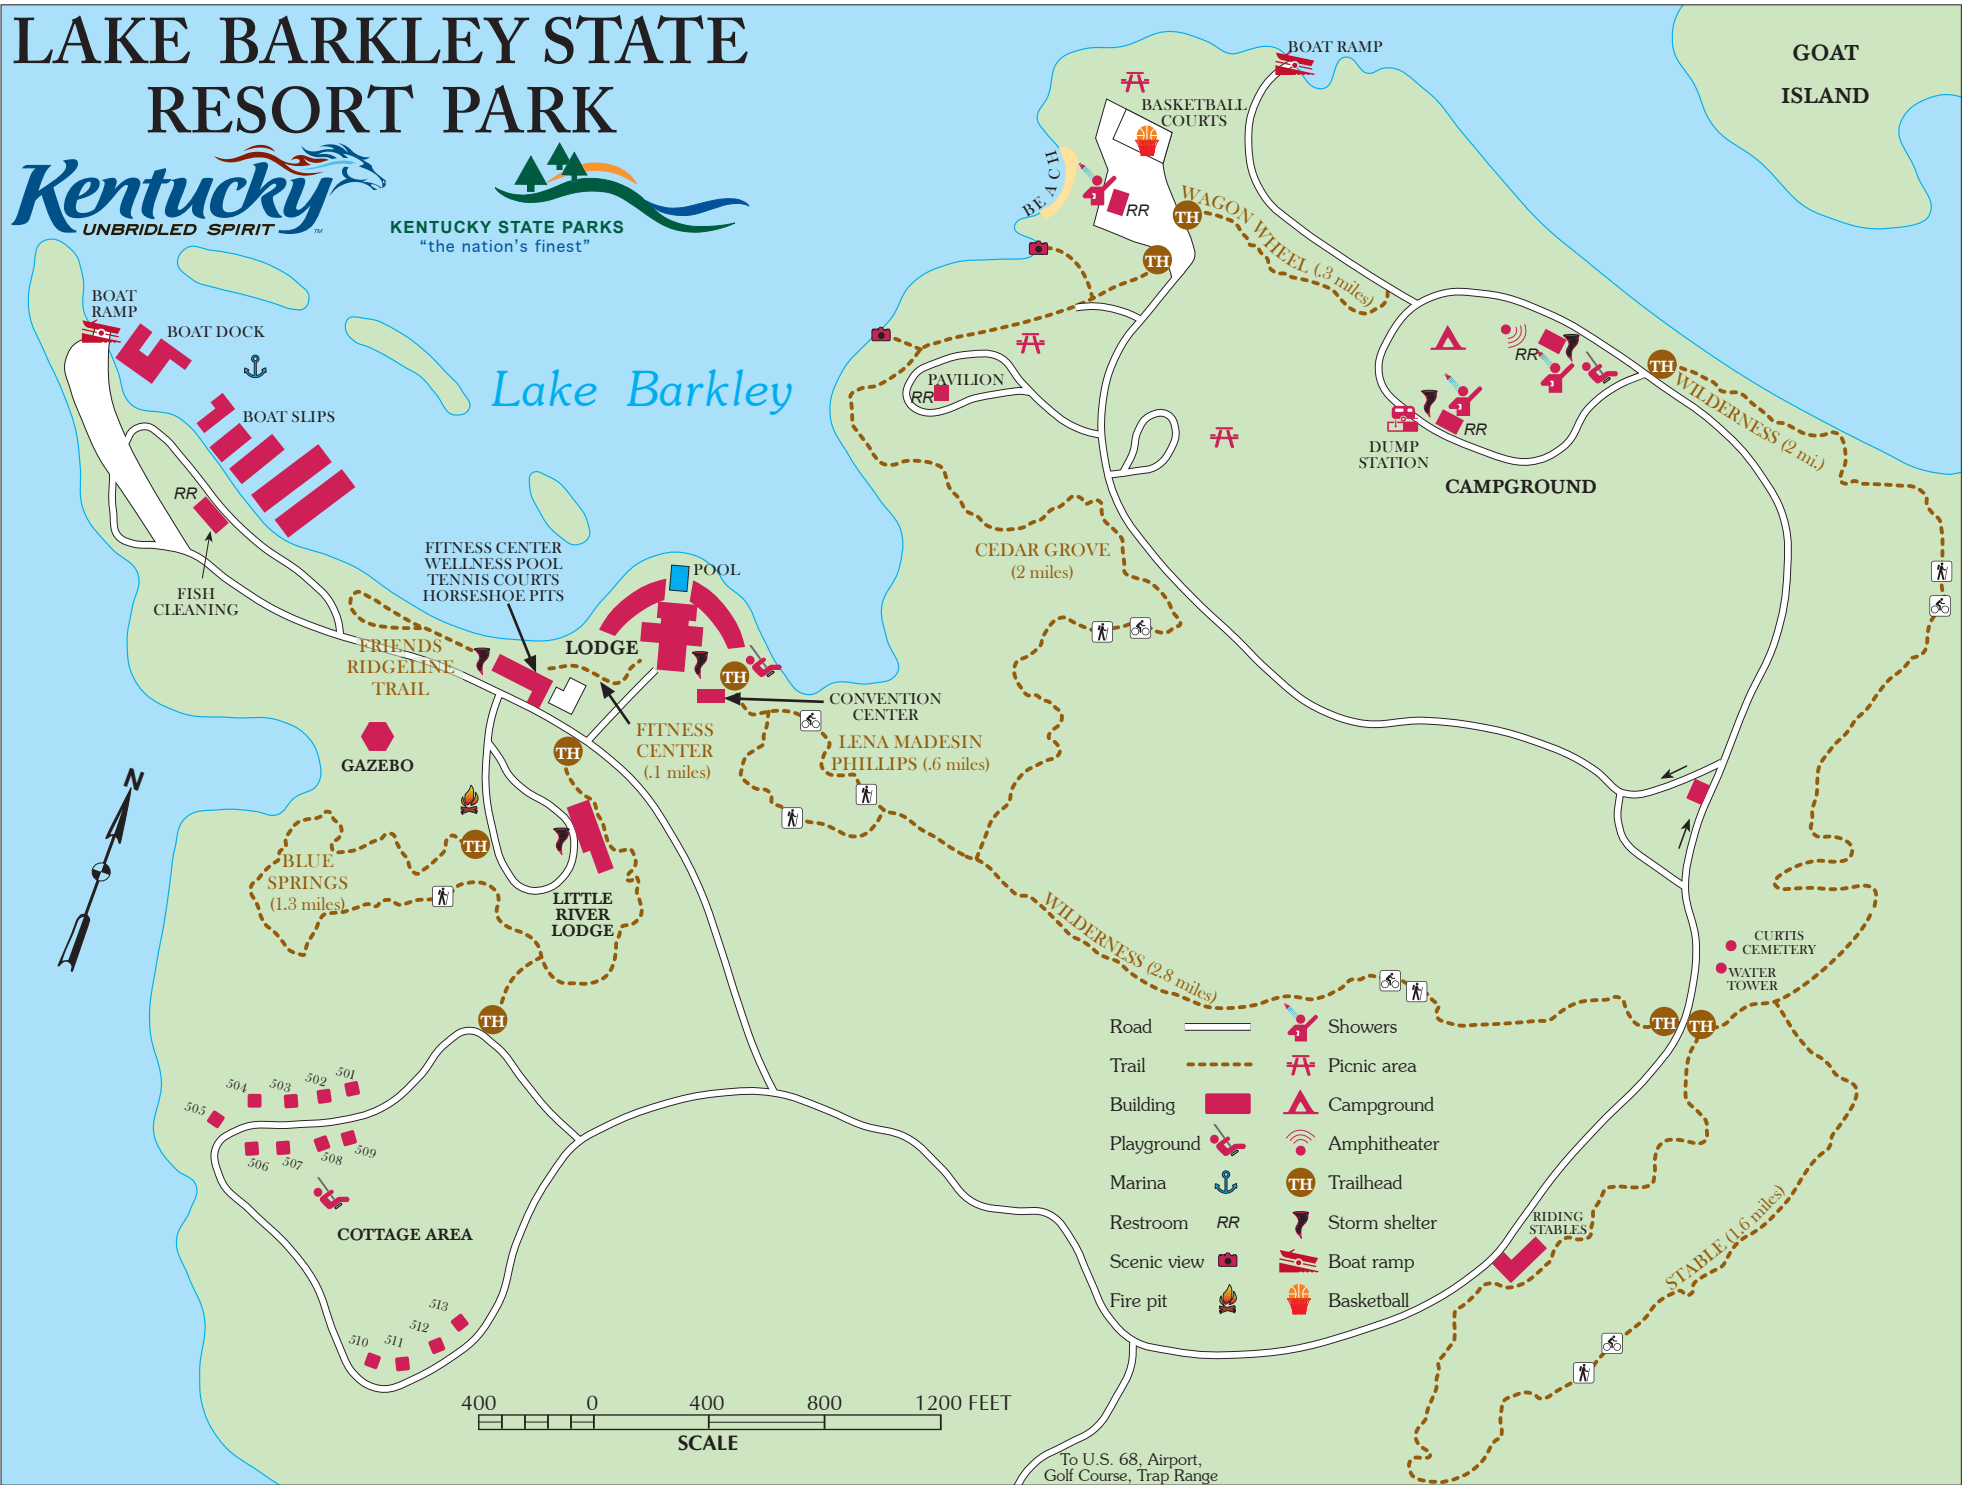

LAKE BARKLEY STATE RESORT PARK

Lake Barkley

GOAT ISLAND

- | | | | |
|-------------|--|---------------|--|
| Road | | Shows | |
| Trail | | Picnic area | |
| Building | | Campground | |
| Playground | | Amphitheater | |
| Marina | | Trailhead | |
| Restroom | | Storm shelter | |
| Scenic view | | Boat ramp | |
| Fire pit | | Basketball | |

To U.S. 68, Airport, Golf Course, Trap Range