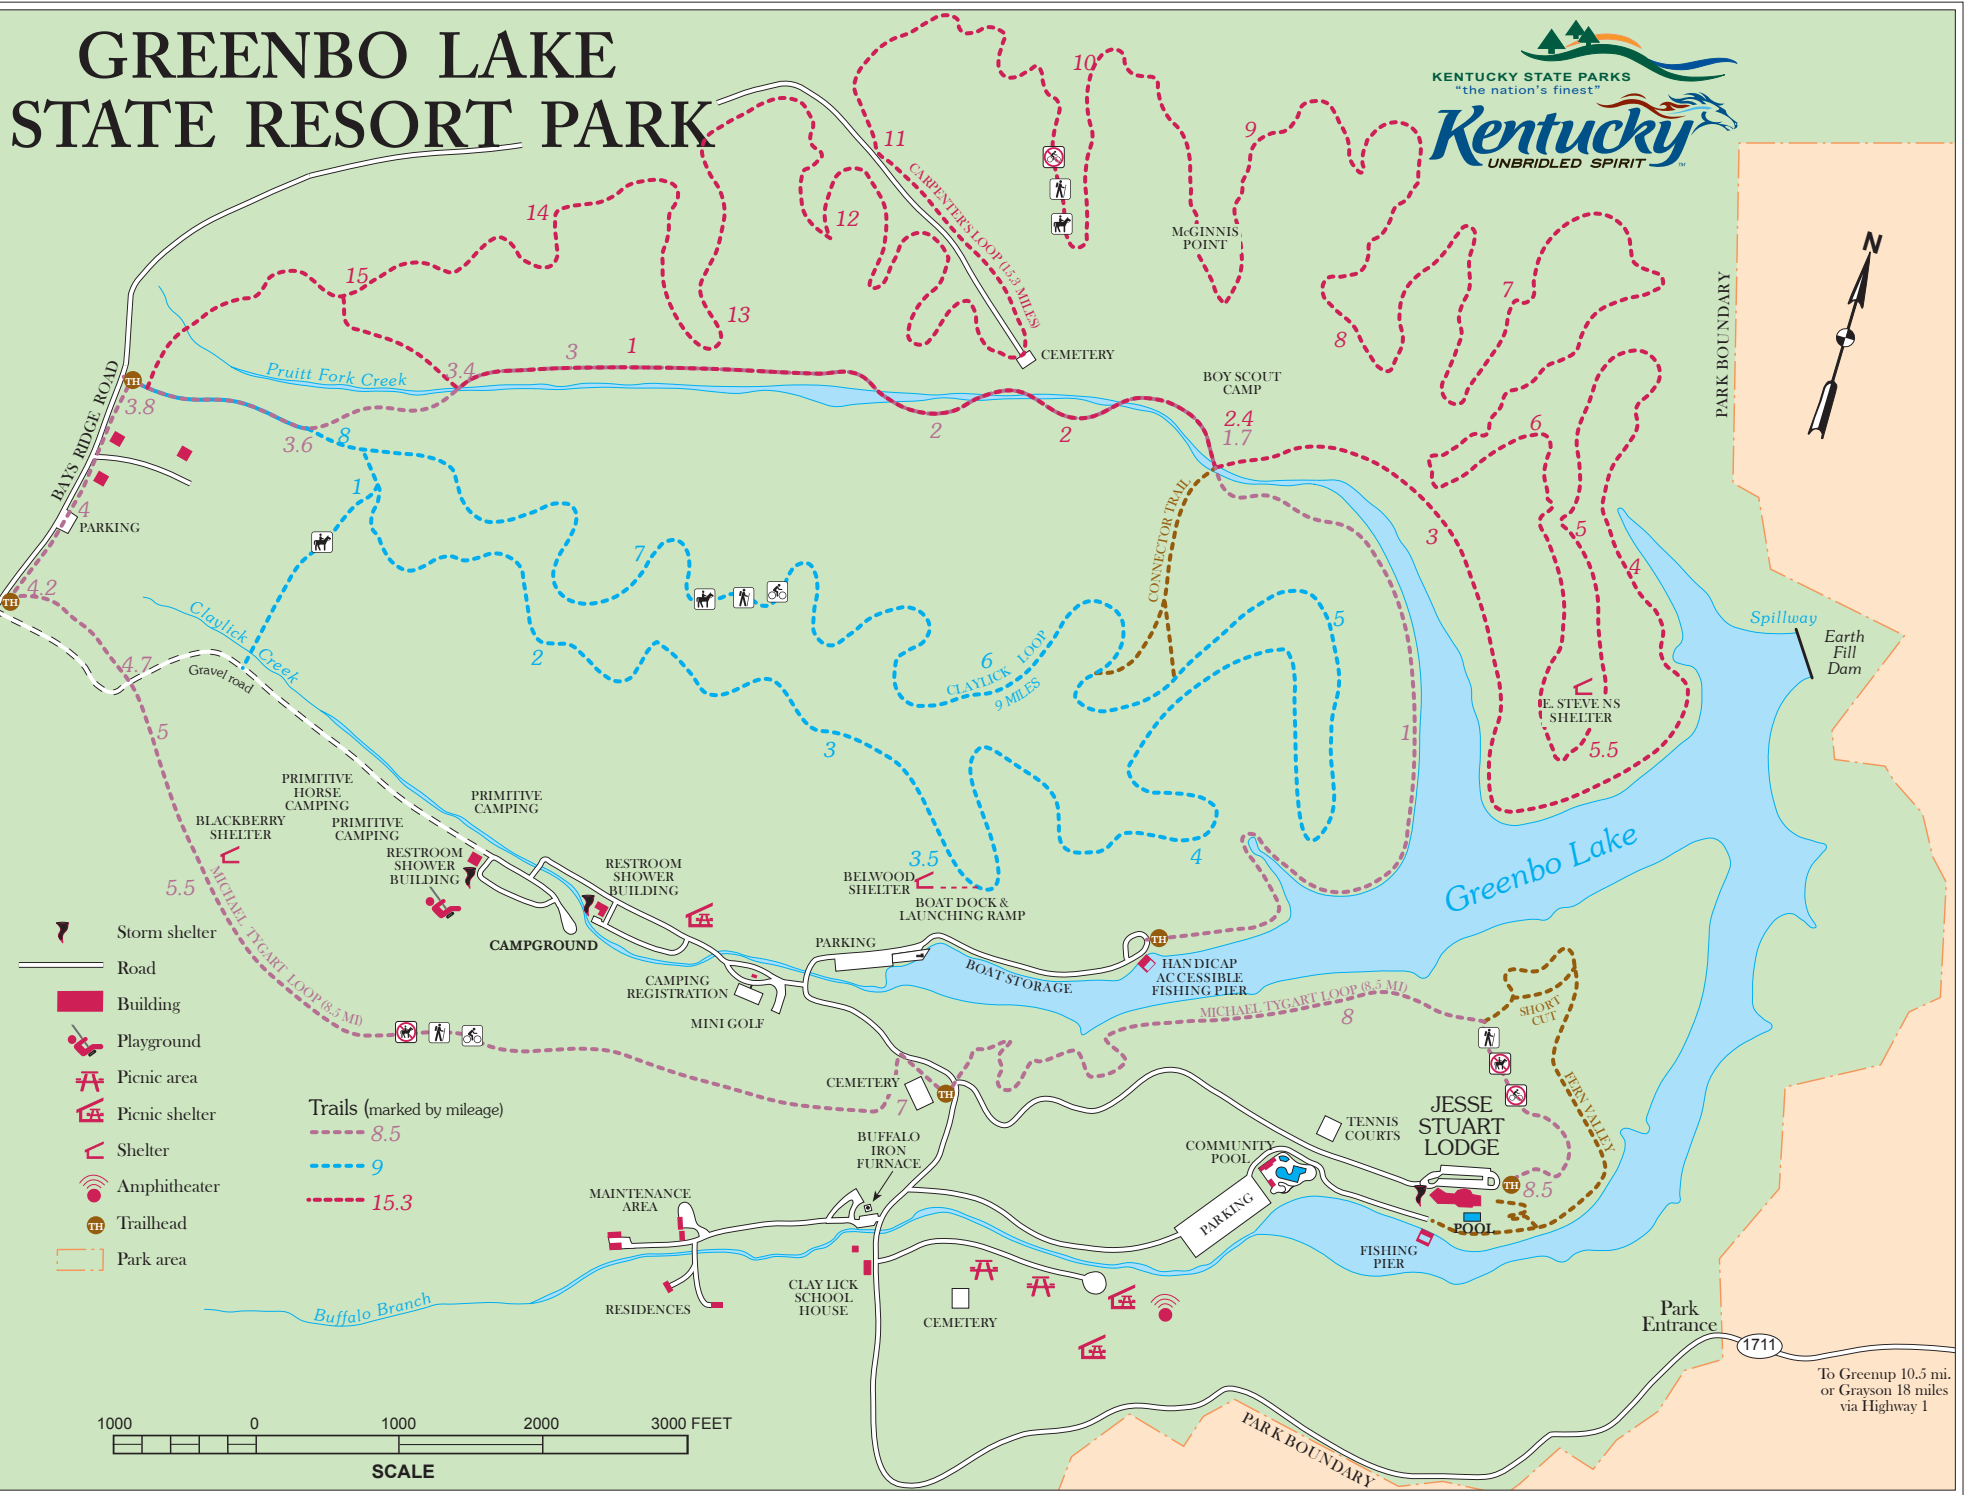

# GREENBO LAKE STATE RESORT PARK

- Storm shelter
- Road
- Building
- Playground
- Picnic area
- Picnic shelter
- Shelter
- Amphitheater
- Trailhead
- Park area

Trails (marked by mileage)

- 8.5
- 9
- 15.3

To Greenup 10.5 mi.  
or Grayson 18 miles  
via Highway 1