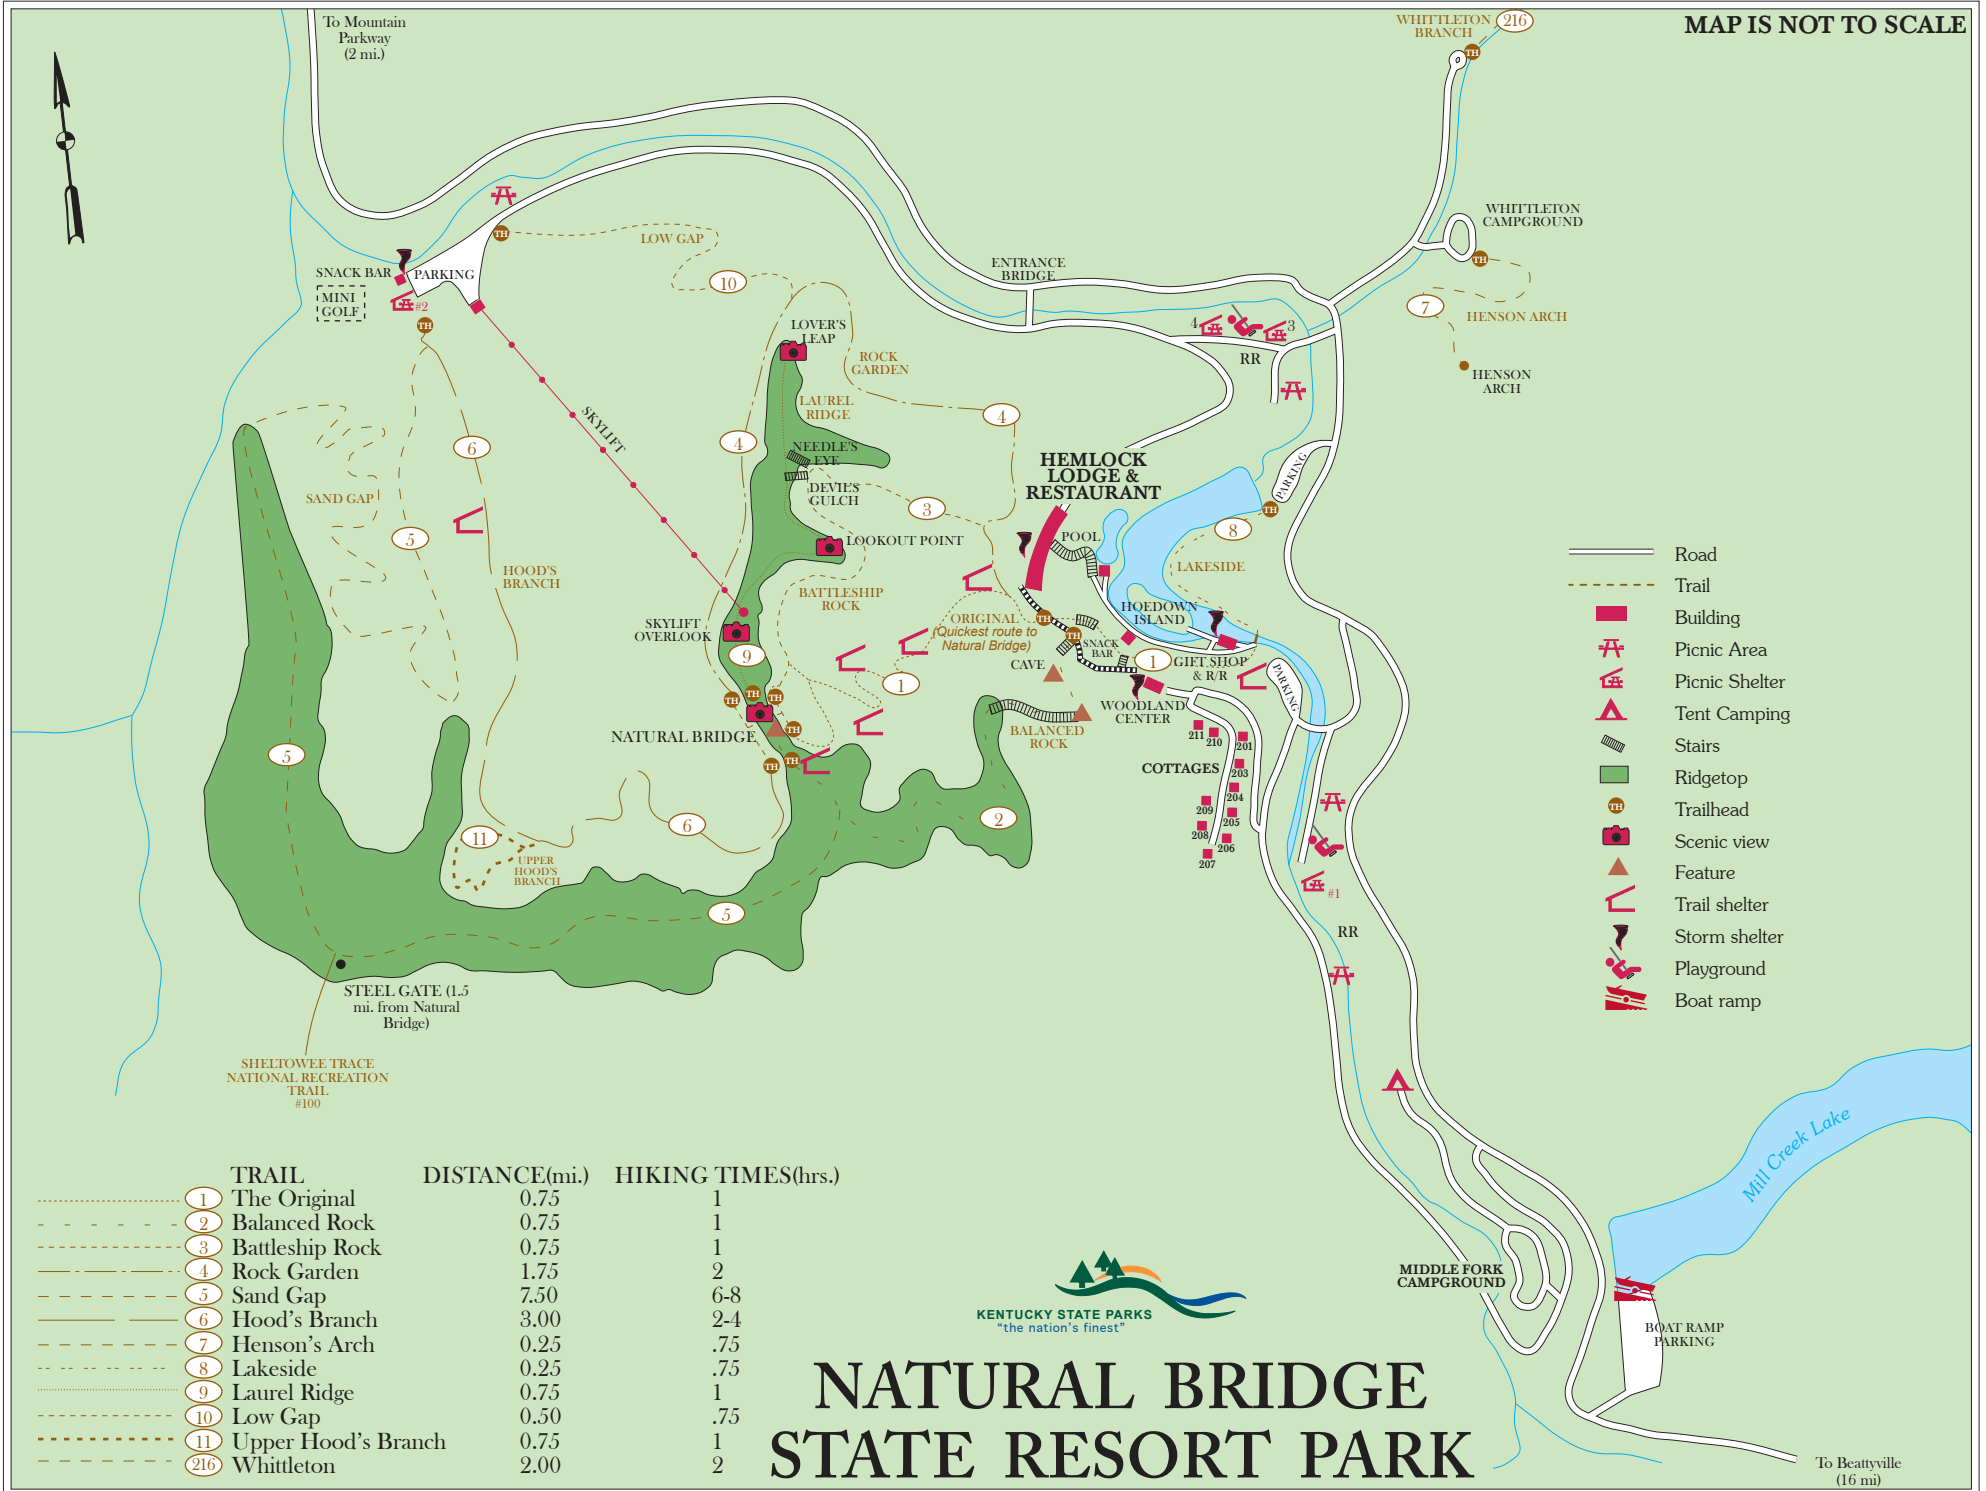

MAP IS NOT TO SCALE

NATURAL BRIDGE STATE RESORT PARK

To Beattyville (16 mi)